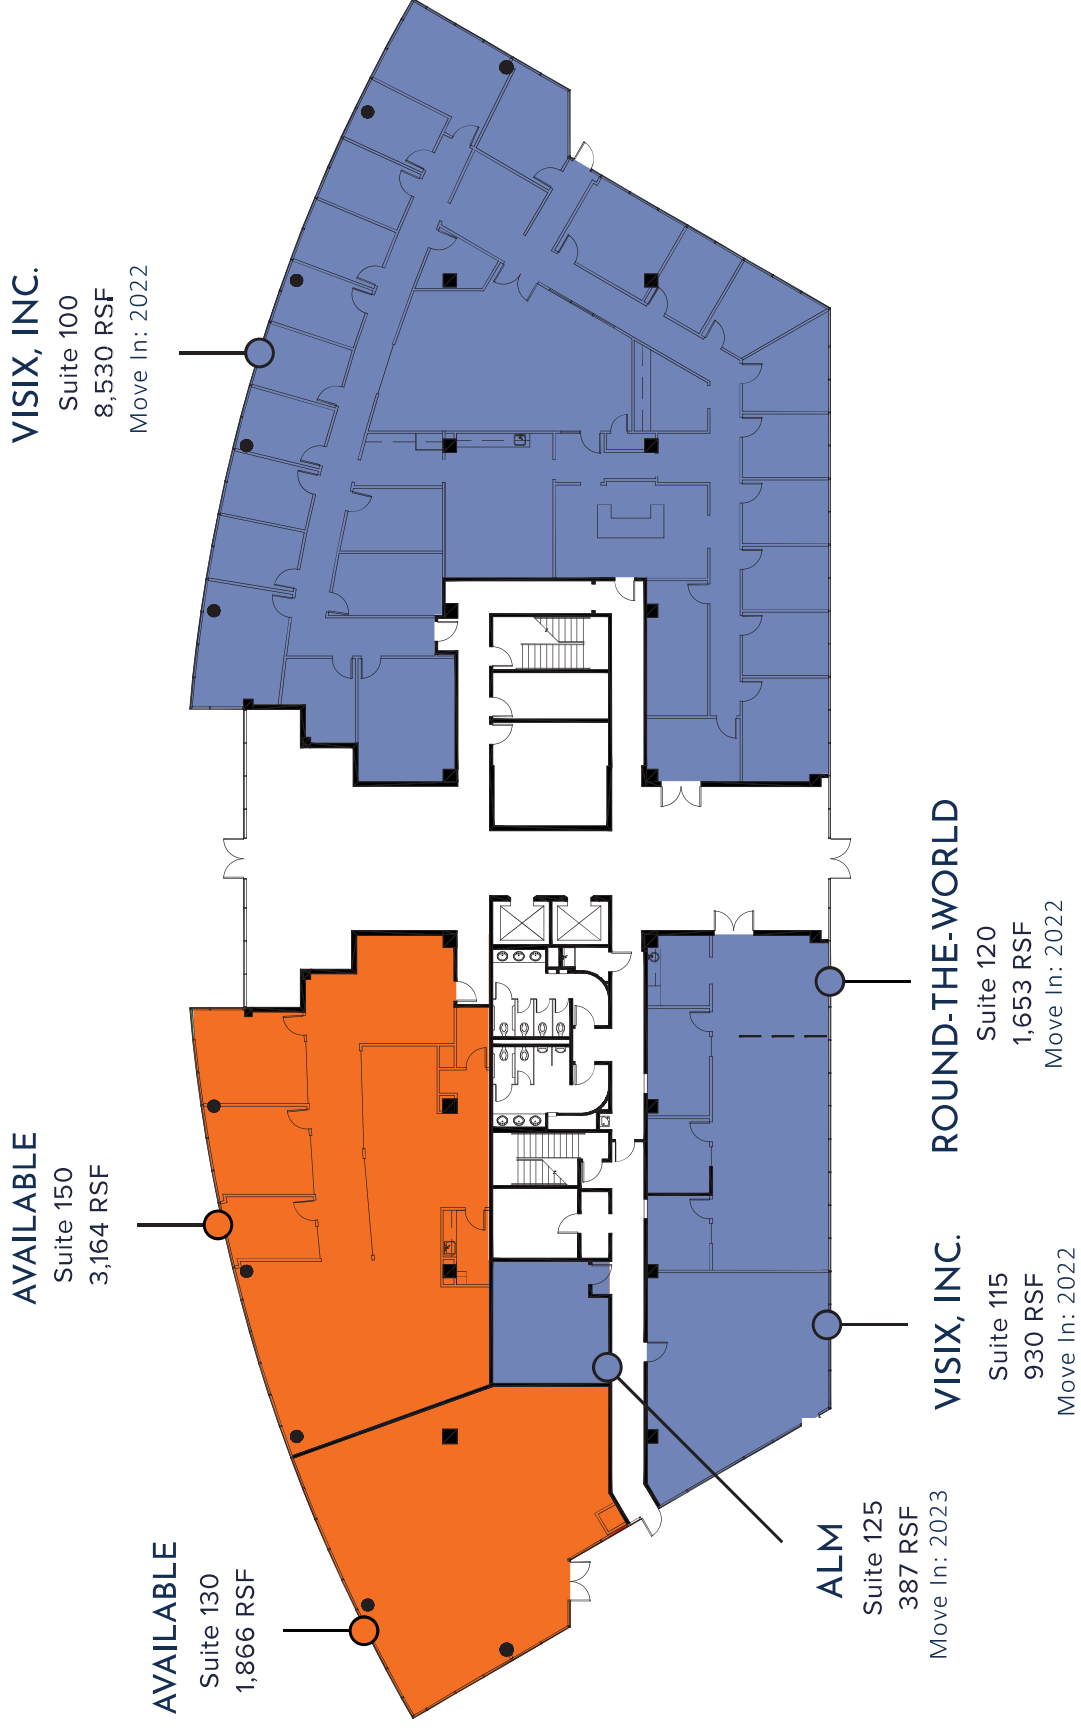

Floor Plans - 1st Floor

6625 THE CORNERS PKWY

Floor Plans - 2nd Floor

6625 THE CORNERS PKWY

Floor Plans - 3rd Floor

Gorgeous build-out with available furniture

AVAILABLE
Suite 300
22,346 RSF

[>> CLICK HERE FOR VIRTUAL TOUR](#)

Floor Plans - 3rd Floor 3D View

Gorgeous build-out with available furniture

[CLICK HERE FOR VIRTUAL TOUR](#)

AVAILABLE
Suite 300
22,346 RSF

Floor Plans - 4th Floor

6625 THE CORNERS PKWY

LS CABLE SYSTEMS

Suite 400
7,127 RSF
Move In: 2019

REINFORCED EARTH

Suite 450
5,775 RSF
Move In: 2023

ALM

Suite 425
9,446 RSF
Move In: 2023

Floor Plans - 5th Floor

AVAILABLE
Suite 500
22,346 RSF