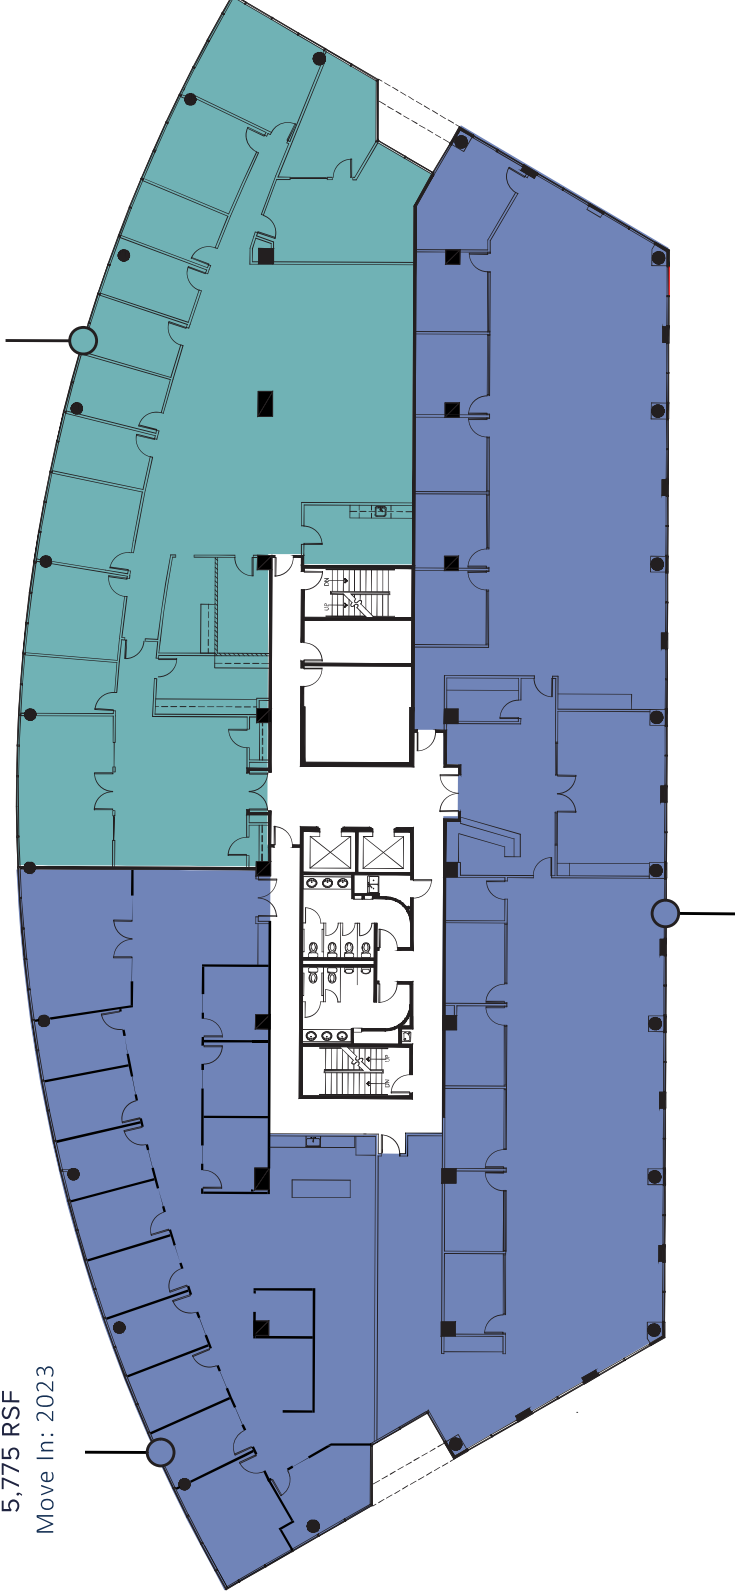

Floor Plans - 1st Floor

6625 THE CORNERS PKWY

Floor Plans - 2nd Floor

6625 THE CORNERS PKWY

Floor Plans - 3rd Floor

Gorgeous build-out with available furniture

AVAILABLE
Suite 300
22,346 RSF

[>> CLICK HERE FOR VIRTUAL TOUR](#)

Floor Plans - 3rd Floor 3D View

Gorgeous build-out with available furniture

[CLICK HERE FOR VIRTUAL TOUR](#)

AVAILABLE
Suite 300
22,346 RSF

Floor Plans - 4th Floor

6625 THE CORNERS PKWY

LS CABLE SYSTEMS

Suite 400
7,127 RSF
Move In: 2019

REINFORCED EARTH

Suite 450
5,775 RSF
Move In: 2023

ALM

Suite 425
9,446 RSF
Move In: 2023

Floor Plans - 5th Floor

AVAILABLE
Suite 500
22,346 RSF