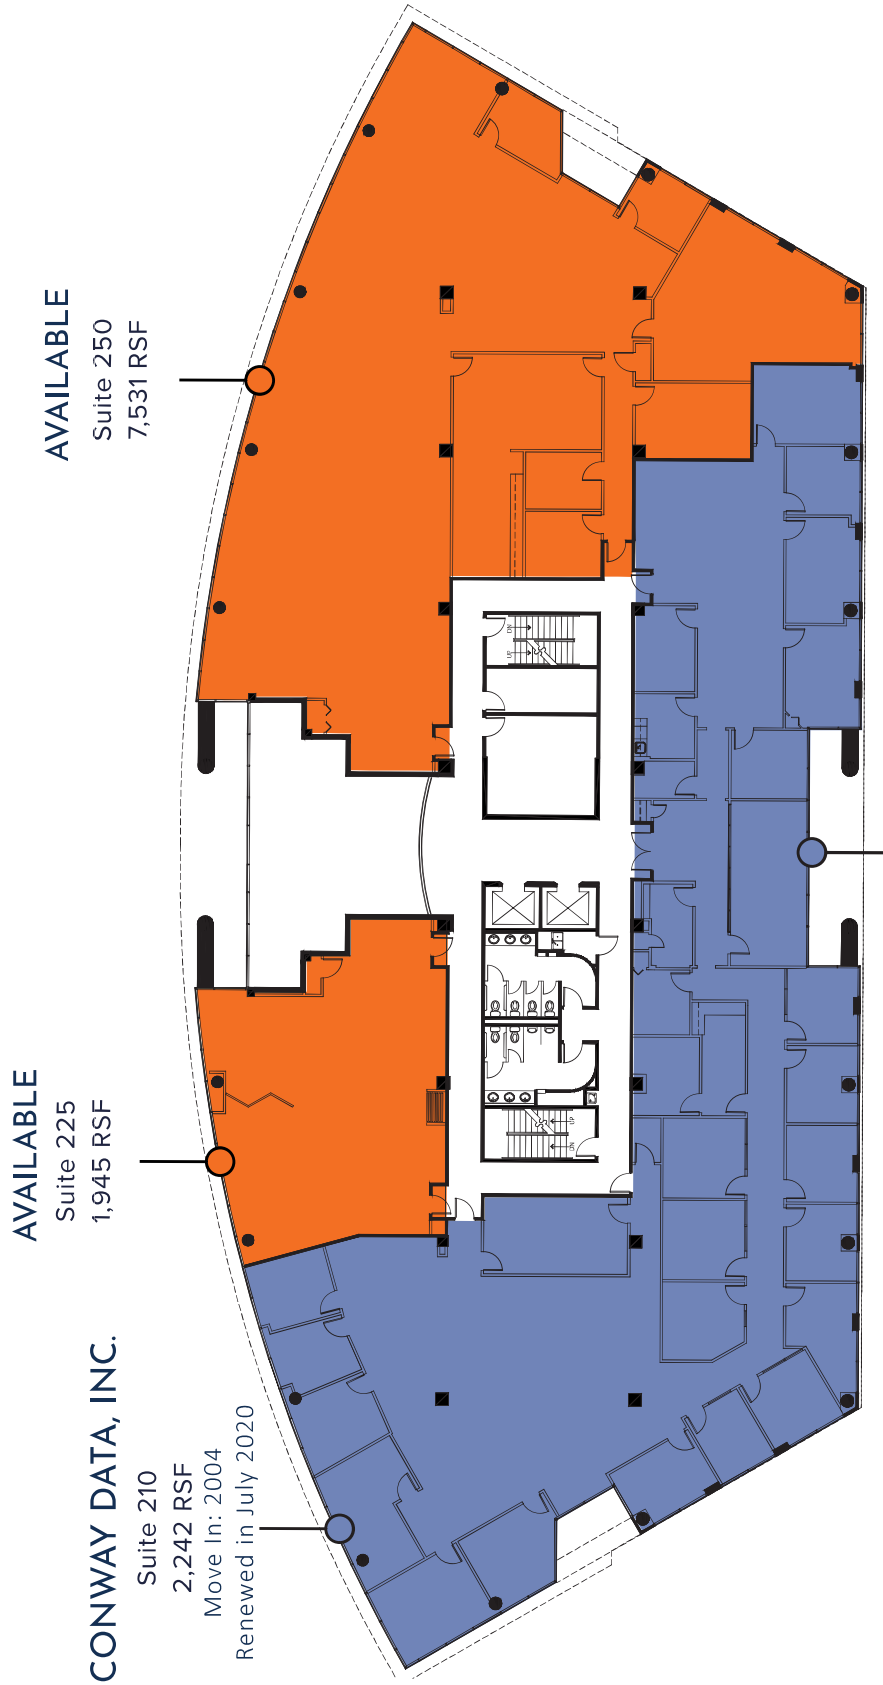

Floor Plans - 1st Floor

6625 THE CORNERS PKWY

Floor Plans - 2nd Floor

6625 THE CORNERS PKWY

Floor Plans - 3rd Floor

Gorgeous build-out with available furniture

AVAILABLE
Suite 300
22,346 RSF

[>> CLICK HERE FOR VIRTUAL TOUR](#)

Floor Plans - 3rd Floor 3D View

Gorgeous build-out with available furniture

[CLICK HERE FOR VIRTUAL TOUR](#)

AVAILABLE
Suite 300
22,346 RSF

Floor Plans - 4th Floor

6625 THE CORNERS PKWY

LS CABLE SYSTEMS

Suite 400
7,127 RSF
Move In: 2019

REINFORCED EARTH

Suite 450
5,775 RSF
Move In: 2023

ALM

Suite 425
9,446 RSF
Move In: 2023

Floor Plans - 5th Floor

AVAILABLE
Suite 500
22,346 RSF