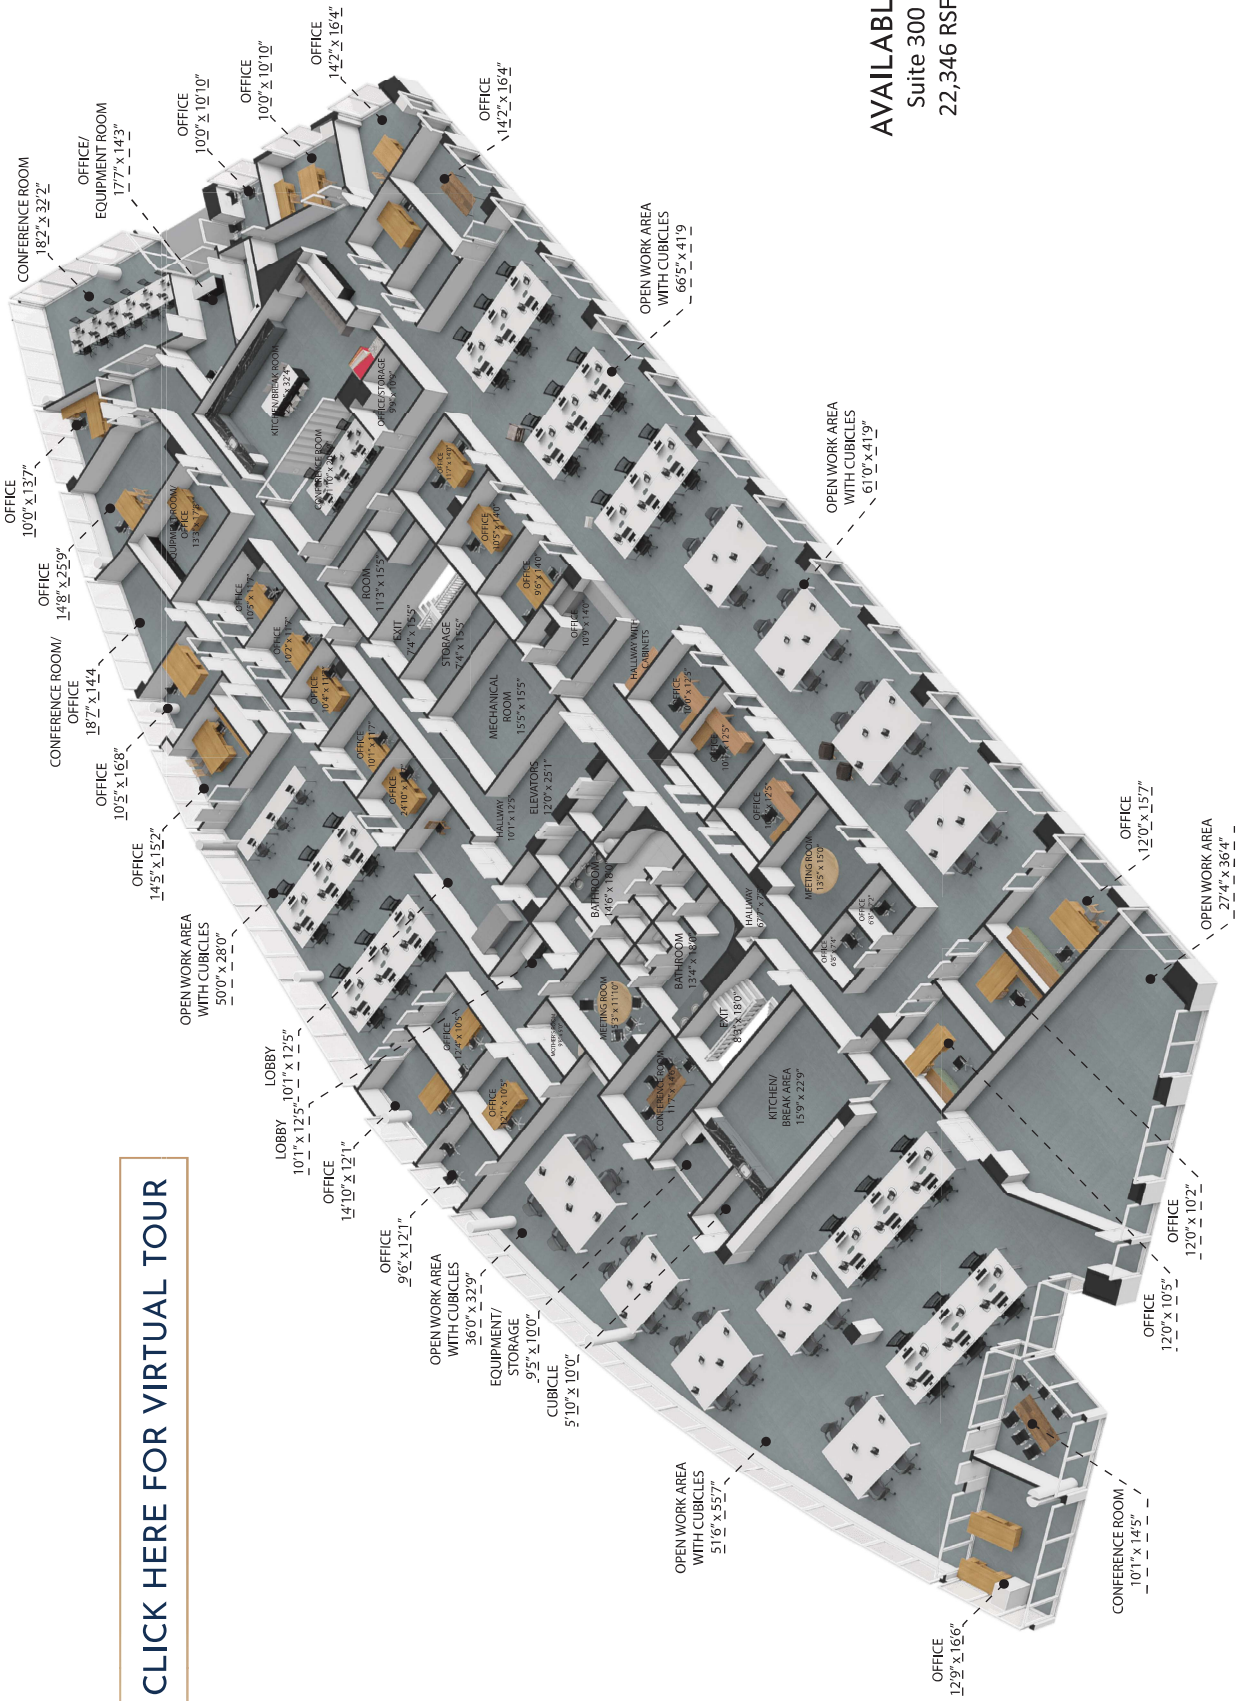

Floor Plans - 1st Floor

6625 THE CORNERS PKWY

Floor Plans - 2nd Floor

6625 THE CORNERS PKWY

Floor Plans - 3rd Floor

Gorgeous build-out with available furniture

AVAILABLE
Suite 300
22,346 RSF

[>> CLICK HERE FOR VIRTUAL TOUR](#)

Floor Plans - 3rd Floor 3D View

Gorgeous build-out with available furniture

[CLICK HERE FOR VIRTUAL TOUR](#)

AVAILABLE
Suite 300
22,346 RSF

Floor Plans - 4th Floor

6625 THE CORNERS PKWY

LS CABLE SYSTEMS

Suite 400
7,127 RSF
Move In: 2019

REINFORCED EARTH

Suite 450
5,775 RSF
Move In: 2023

ALM

Suite 425
9,446 RSF
Move In: 2023

Floor Plans - 5th Floor

AVAILABLE
Suite 500
22,346 RSF