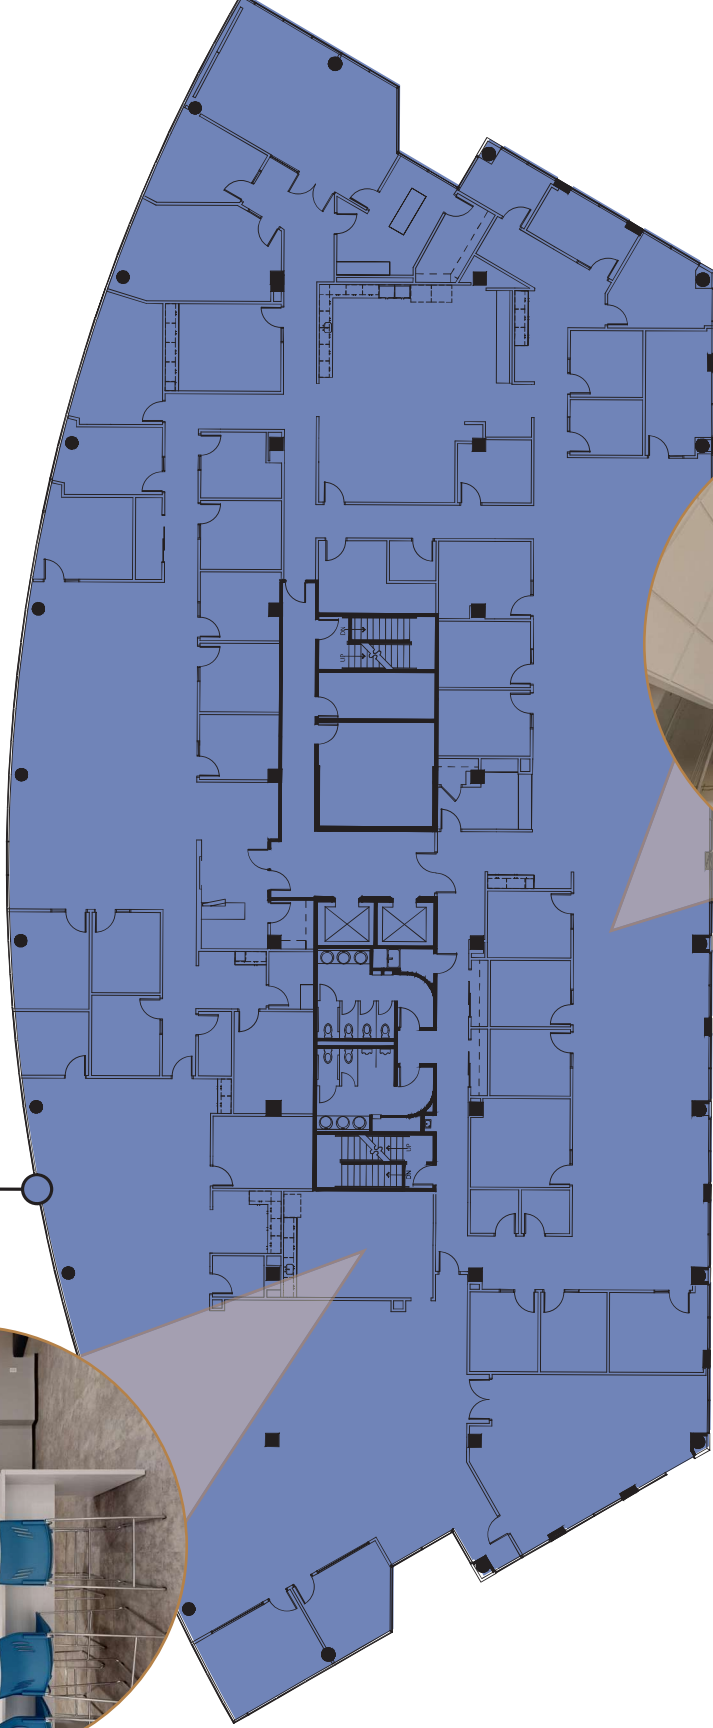

Floor Plans - 1st Floor

6625 THE CORNERS PKWY

Floor Plans - 2nd Floor

6625 THE CORNERS PKWY

Floor Plans - 3rd Floor

Gorgeous build-out with available furniture

AVAILABLE
Suite 300
22,346 RSF

[>> CLICK HERE FOR VIRTUAL TOUR](#)

Floor Plans - 3rd Floor 3D View

Gorgeous build-out with available furniture

[CLICK HERE FOR VIRTUAL TOUR](#)

AVAILABLE
Suite 300
22,346 RSF

Floor Plans - 4th Floor

6625 THE CORNERS PKWY

LS CABLE SYSTEMS

Suite 400
7,127 RSF
Move In: 2019

REINFORCED EARTH

Suite 450
5,775 RSF
Move In: 2023

ALM

Suite 425
9,446 RSF
Move In: 2023

Floor Plans - 5th Floor

AVAILABLE
Suite 500
22,346 RSF