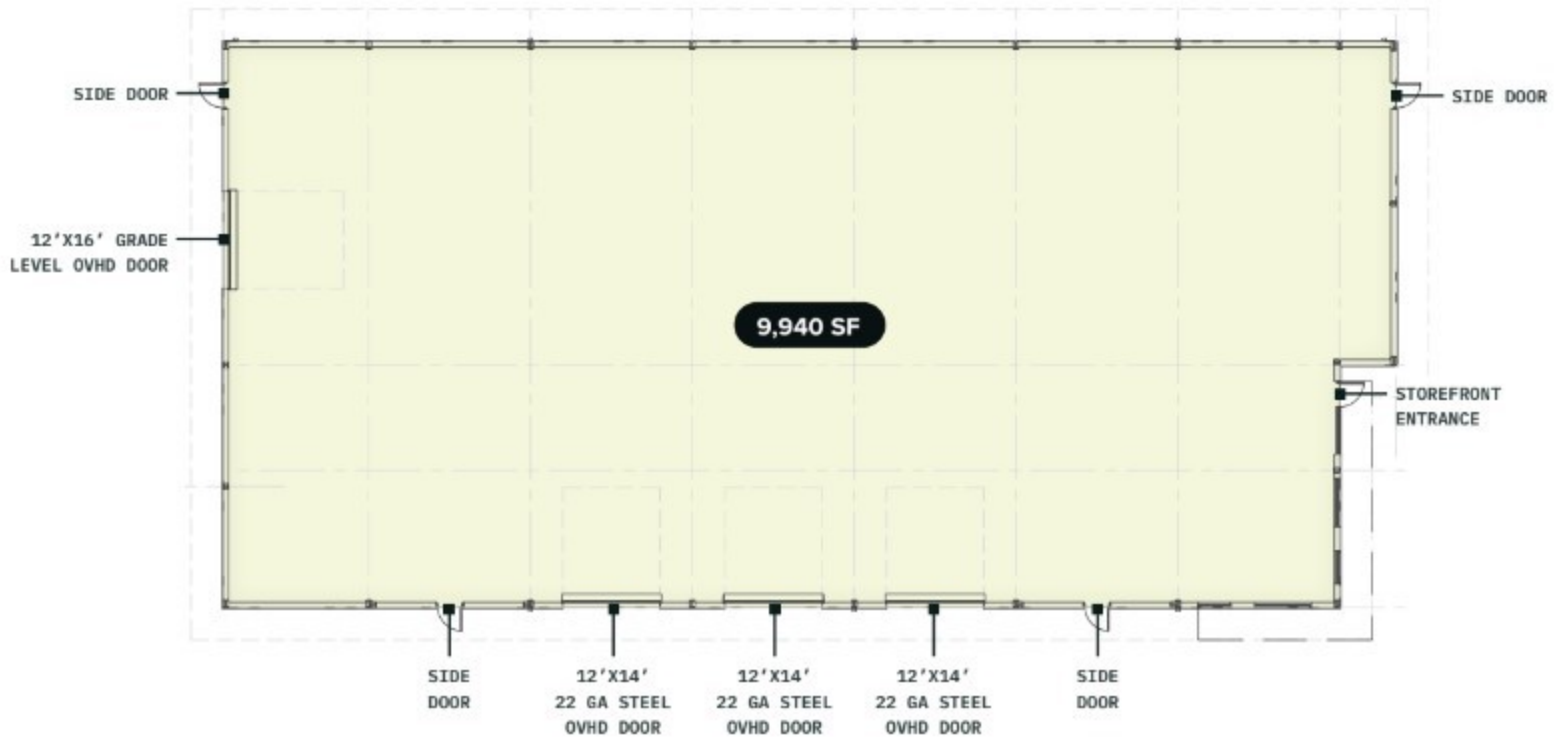

FLOOR PLAN BUILDING 04 & 05

Industrial w/ Yard Space
±9,940 SF

Note: all dimensions and square footages are approximate and subject to change

Available Leased