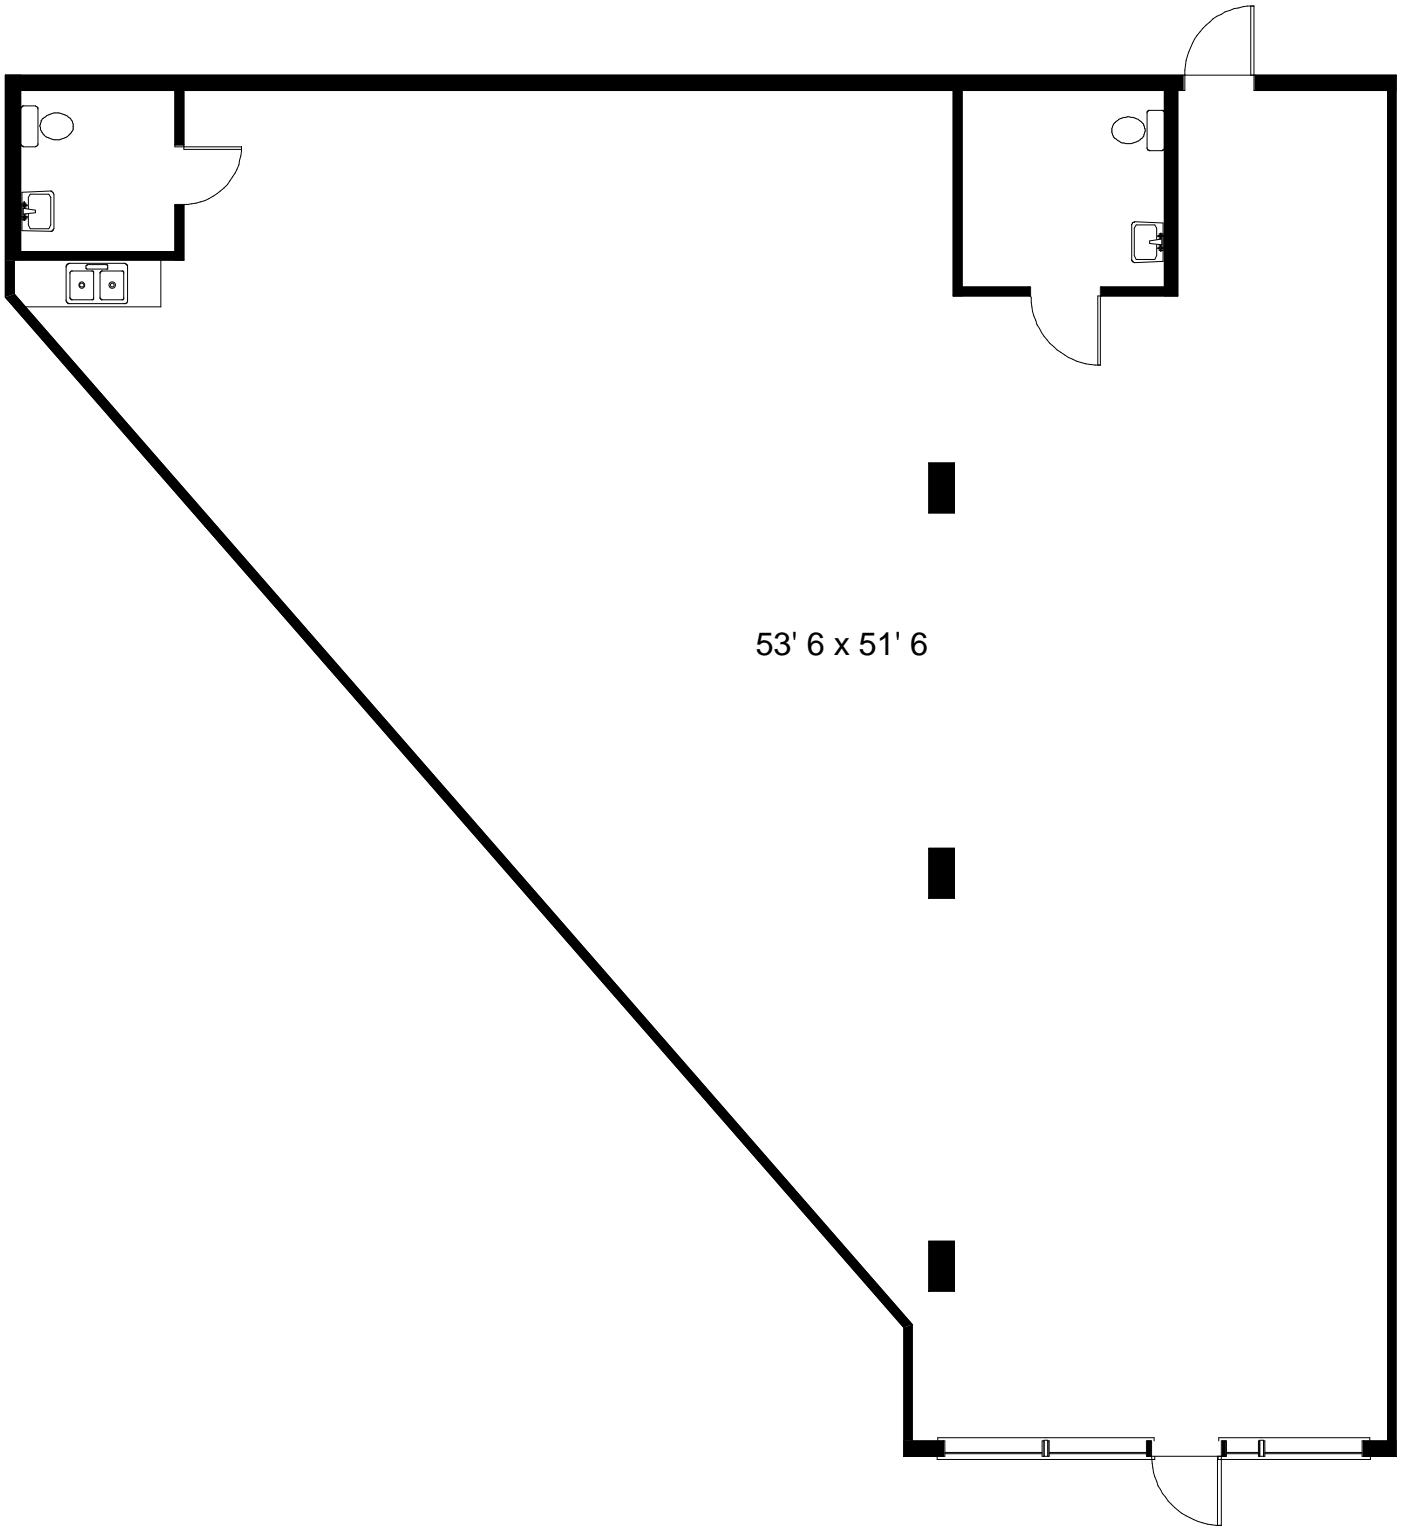

8793 EAST TAMiami TRAIL  
SUITE 118  
NAPLES, FL

53' 6 x 51' 6

TOTAL AREA

2508 sq. ft.

Prepared exclusively for Todd Sabin.

©2015 Precision Floorplans, Inc. This document is the copyright property of Precision Floorplans, Inc.