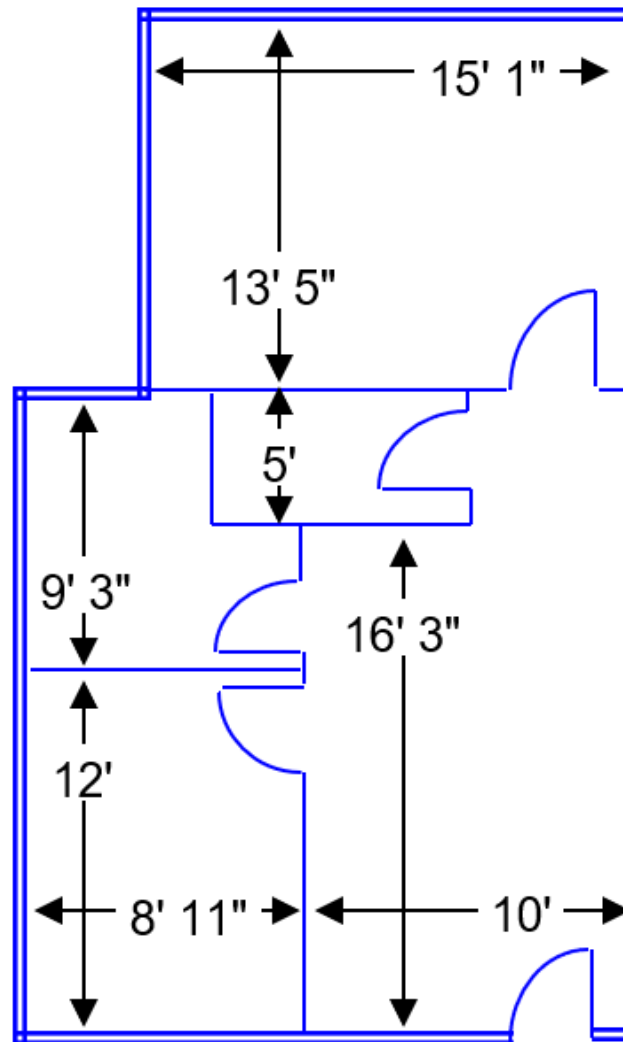

Meadowview Crossing

Morehead Building

2302 W. Meadowview Rd.

Suite #107
716 rsf

AMERICAN CAPITAL PROPERTIES

For more information and to arrange a tour contact:

Teresa McKoy, Property Manager

(336) 676-5455 or (336) 880-7382