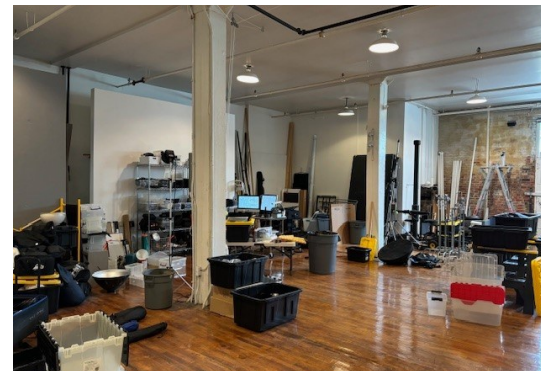

1800 CENTRAL STREET
KANSAS CITY, MO 64108

Chuck Connealy, SIOR, CCIM

Direct: (913) 789-9020

Cell: (913) 515-6616

chuck.connealy@waterfordproperty.net

Information furnished regarding property is from sources deemed reliable but no warranty or representation is made as to the accuracy thereof and same is submitted subject to errors, omissions, prior sale or lease or withdrawal, without notice.