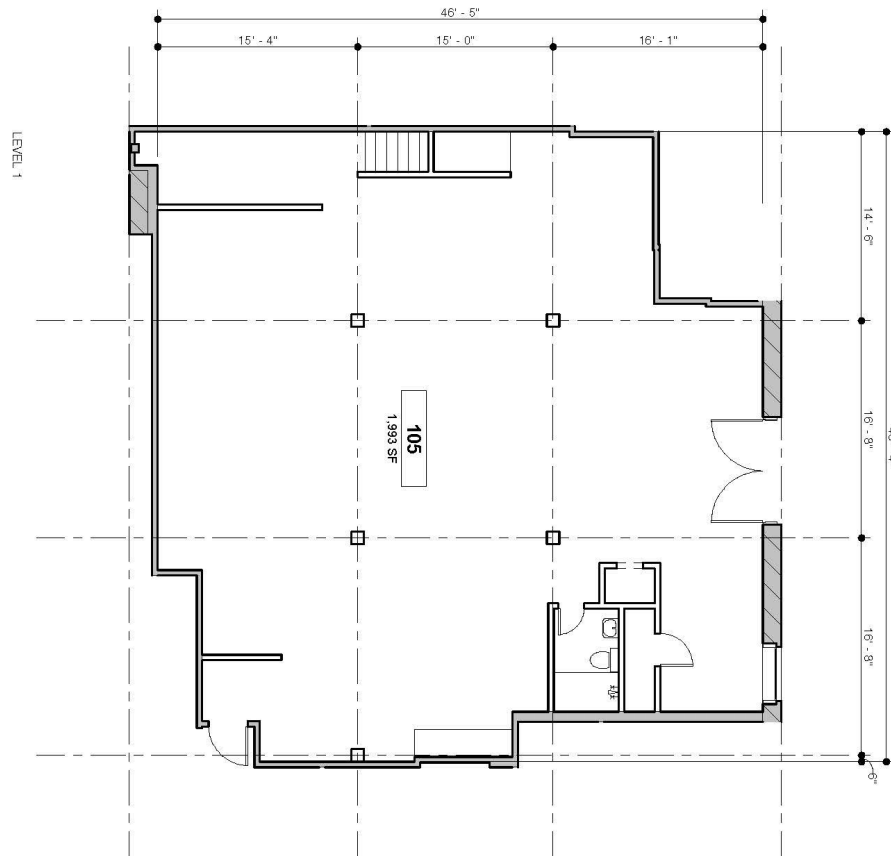

FOR LEASE

CROSSROADS OFFICE/RETAIL SPACE

- 2,694 square feet available
- First floor with views of the Performing Arts Center
- \$17.60 per square foot net of utilities and janitorial
- Hardwood floors with high ceilings
- Owner is installing a glass garage door
- Located two blocks from Mildred's

1800 CENTRAL STREET
KANSAS CITY, MO 64108

Chuck Connealy, SIOR, CCIM

Direct: (913) 789-9020

Cell: (913) 515-6616

chuck.connealy@waterfordproperty.net

AVAILABLE SPACE

1st Floor - 1,993 SF

Lower Level - 701 SF