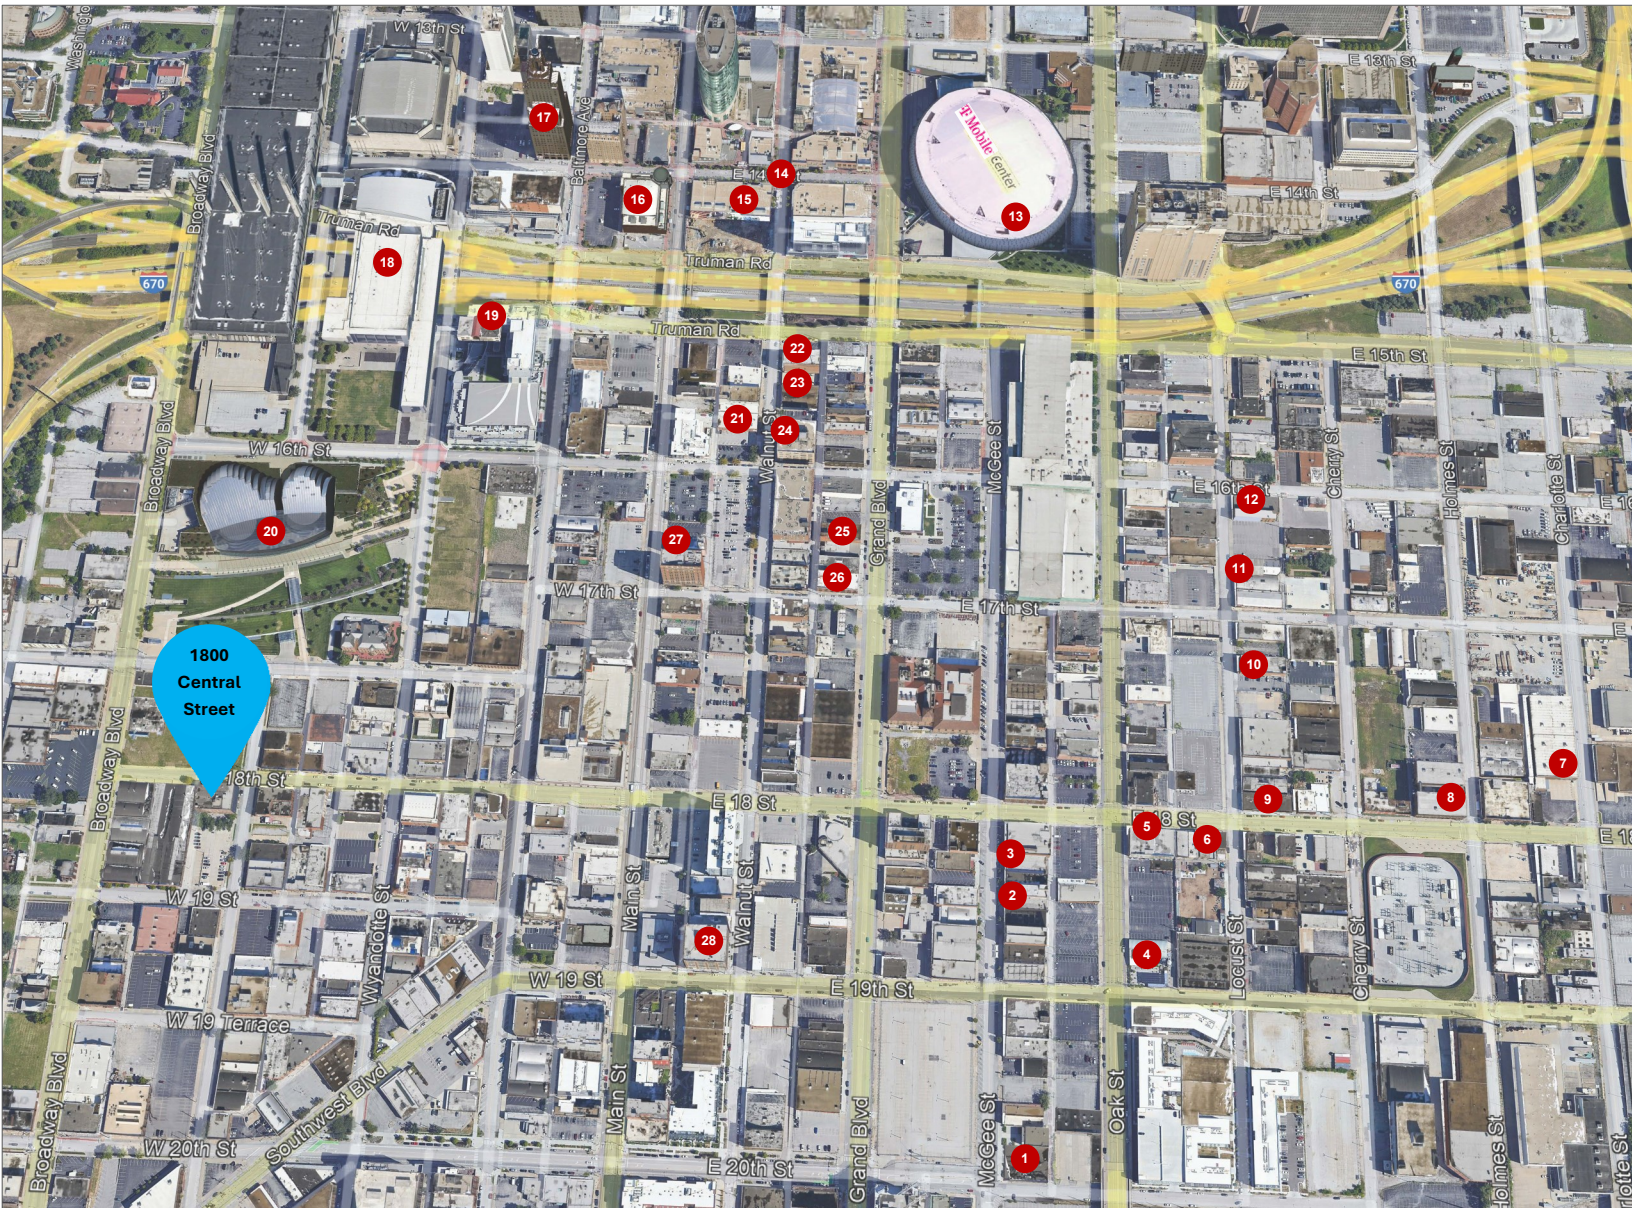

AERIAL MAP & AMENITIES

- | | | | |
|----|-------------------------------|----|---|
| 1 | Novel Restaurant | 15 | Bristol Seafood + Steak + Social |
| 2 | Christopher Elbow Chocolates | 16 | Johnnie's Jazz Bar & Grille |
| 3 | MOD Gallery & Space | 17 | Grand Hall at Power & Light |
| 4 | Brewery Imperial | 18 | Grand Ballroom |
| 5 | Mission Taco Joint | 19 | Loew's Kansas City |
| 6 | Grinders Pizza | 20 | Kauffman Center for the Performing Arts |
| 7 | Lyric Opera of Kansas City | 21 | Tannin Wine Bar & Kitchen |
| 8 | City Barrel Brewery + Kitchen | 22 | Prime Bar & Grill |
| 9 | King G Bar and Delicatessen | 23 | Mama Ramen |
| 10 | Parlor | 24 | Kobi Q |
| 11 | The Guild | 25 | The Basement: a Live Escape Room |
| 12 | Madison Fitch Furniture Store | 26 | Messenger Coffee Company |
| 13 | T-Mobile Center | 27 | Lula Southern Cookhouse |
| 14 | Power & Light District | 28 | Corvino Supper Club and Tasting House |