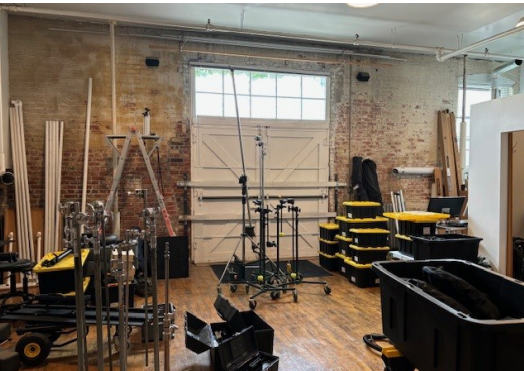

1800 CENTRAL STREET
KANSAS CITY, MO 64108

Chuck Connealy, SIOR, CCIM

Direct: (913) 789-9020

Cell: (913) 515-6616

chuck.connealy@waterfordproperty.net

Information furnished regarding property is from sources deemed reliable but no warranty or representation is made as to the accuracy thereof and same is submitted subject to errors, omissions, prior sale or lease or withdrawal, without notice.