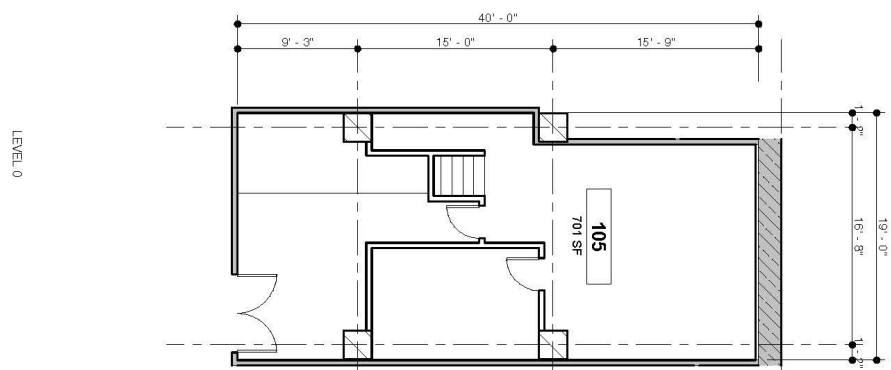

FOR LEASE

CROSSROADS OFFICE/RETAIL SPACE

- 2,694 square feet available
- First floor with views of the Performing Arts Center
- \$17.60 per square foot net of utilities and janitorial
- Hardwood floors with high ceilings
- Owner is installing a glass garage door
- Located two blocks from Mildred's

1800 CENTRAL STREET
KANSAS CITY, MO 64108

Chuck Connealy, SIOR, CCIM

Direct: (913) 789-9020

Cell: (913) 515-6616

chuck.connealy@waterfordproperty.net

AVAILABLE SPACE

1st Floor - 1,993 SF

Lower Level - 701 SF