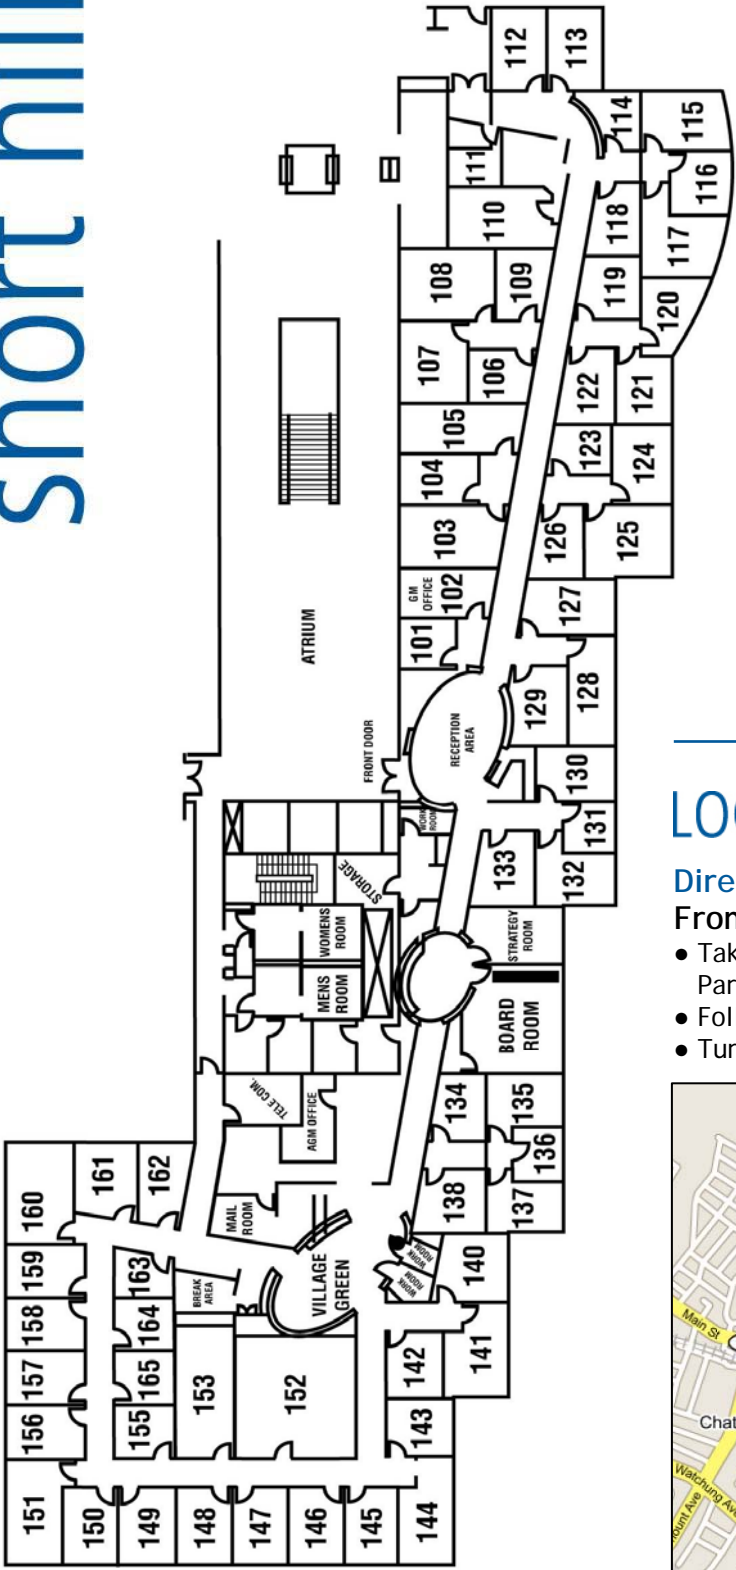

Location Amenities Include

- Offices from 150 to 3,000 square feet
- Internet and phone lines
- Meeting Rooms and Videoconferencing Studios
- Business and IT Support
- Valet Parking and Secure 24-hour access
- Swing Space and Team Room options

For more information, call:

Toll Free: 888.633.4237

Or contact your local salesperson:

Andrea Misiewicz 1.973.218.2400

andrea.misiewicz@regus.com

short hills

CENTER FLOOR PLAN

LOCAL MAP & DIRECTIONS

Directions By Road

From NJ Turnpike/Garden State Parkway

- Take Route 78 West to Route 24 West to Exit 7C/JFK Parkway
- Follow JFK Parkway to 2nd light
- Turn left into Hilton parking deck