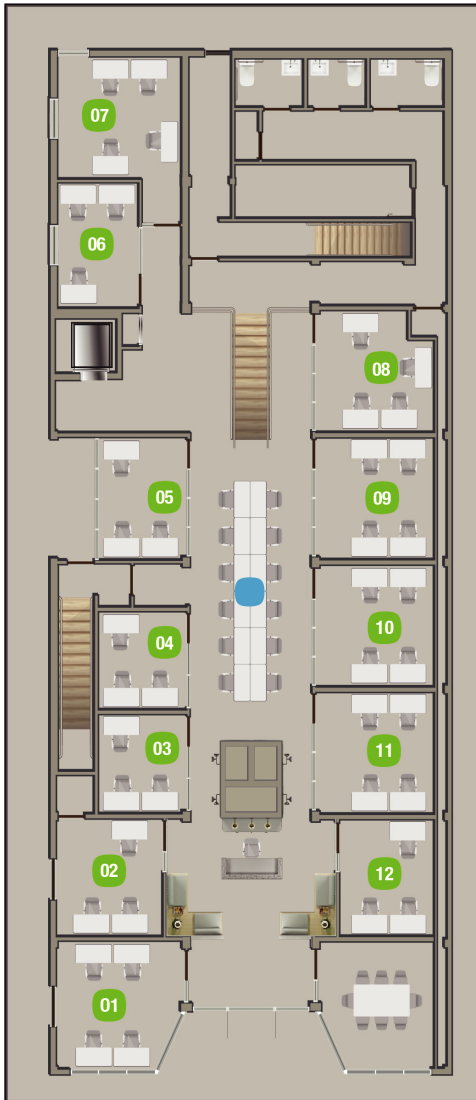

Büro Hollywood
2031 Harrison St
Hollywood, FL 33020

954.272.4747
www.buromiami.com

1st Floor (6,000 sf)

Seats

SPACE	MAX OCCUPANCY	MONTHLY RATE
	1	\$249

Suites

SPACE	MAX OCCUPANCY	MONTHLY RATE
01	5	\$1799
02	4	\$1599
03	3	\$1199
04	3	\$1199
05	4	\$1599
06	4	\$1499
07	5	\$1699
08	6	\$1599
09	6	\$1599
10	6	\$1599
11	6	\$1599
12	4	\$1299

Büro Hollywood
2031 Harrison St
Hollywood, FL 33020

954.272.4747
www.buromiami.com

2nd Floor (4,000 sf)

Studios

SPACE	MAX OCCUPANCY	MONTHLY RATE
	2	\$899

Suites

SPACE	MAX OCCUPANCY	MONTHLY RATE
	5	\$1899
	4	\$1699
	4	\$1699
	6	\$1899
	5	\$1899
	3	\$1599