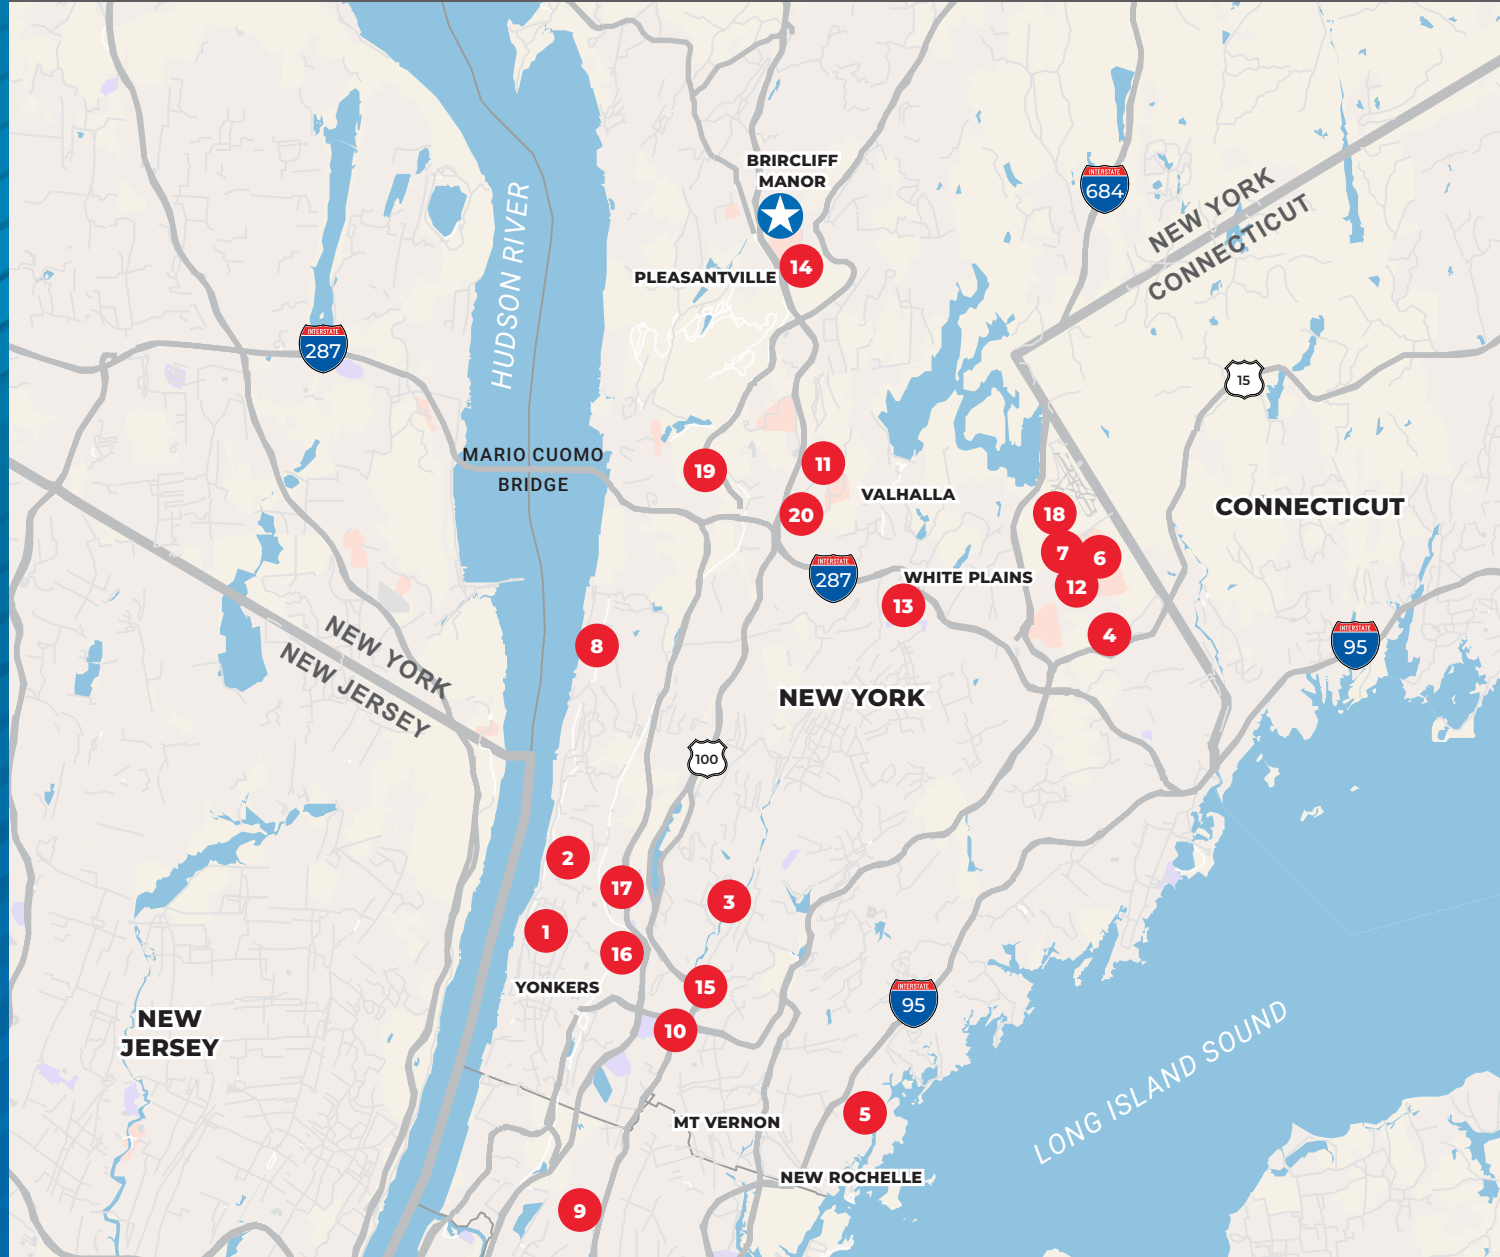

EDUCATION OVERVIEW

DEMOGRAPHICS

Total Population

5 mile	101,108
10 miles	305,171
15 miles	804,314

Population of 19-23 year-olds

5 mile	6,372
10 miles	18,564
15 miles	43,117

Average Household Income

5 mile	$193,639
10 miles	$174,863
15 miles	$165,204

Total Households

5 mile	33,527
10 miles	111,764
15 miles	280,719

2021 numbers

The information contained herein has been obtained from sources deemed reliable but has not been verified and no guarantee, warranty or representation, either express or implied, is made with respect to such information. Terms of sale or lease and availability are subject to change or withdrawal without notice.

NEWMARK

REGIONAL NEW YORK SCHOOLS

1. Academy for Jewish Religion	Yonkers	11. NY Medical College	Valhalla
2. Cochran School of Nursing	Yonkers	12. NYU @ Manhattanville	Purchase
3. Concordia College	Bronxville	13. Pace Univ - WP Campus	White Plains
4. Fordham Univ	W Harrison	14. Pace Univ - Pleasantville	Pleasantville
5. Iona College	New Rochelle	15. Sarah Lawrence College	Bronxville
6. LI Uni. - Westchester Campus	Purchase	16. St. Joseph's Seminary & College	Yonkers
7. Manhattanville College	Purchase	17. St. Vladimir's Orthodox Theol Seminary	Yonkers
8. Mercy College	Dobbs Ferry	18. SUNY at Purchase	Purchase
9. Metropolitan College if NY - BRC	Bronx	19. Touro College - Valhalla	Hawthorne
10. Montefiore School of Nursing	Mt. Vernon	20. Westchester Community College	Valhalla