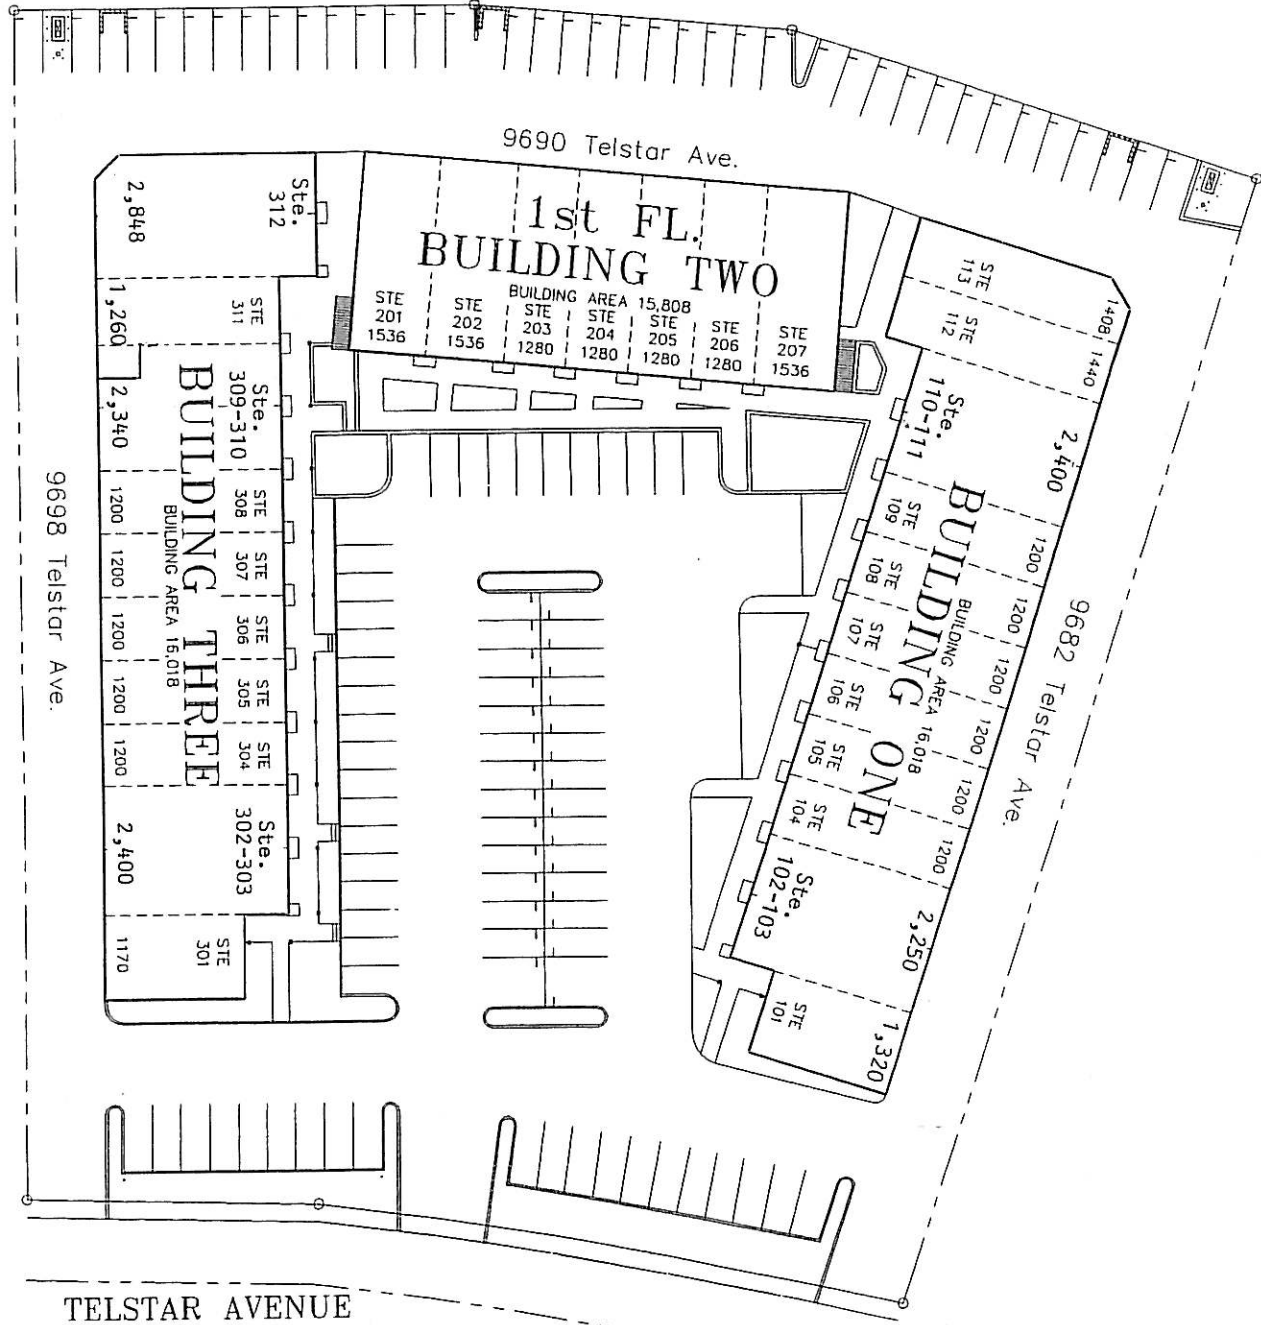

EXHIBIT A

TELSTAR BUSINESS PARK
 9682-9698 Telstar Ave., El Monte, CA 91731
 (626) 444-5562

Professionally Managed by Jamboree Management (949) 380-0300