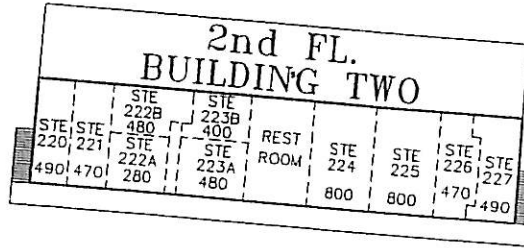

EXHIBIT A

TELSTAR BUSINESS PARK
 9682-9698 Telstar Ave., El Monte, CA 91731
 (626) 444-5562

Professionally Managed by Jamboree Management (949) 380-0300