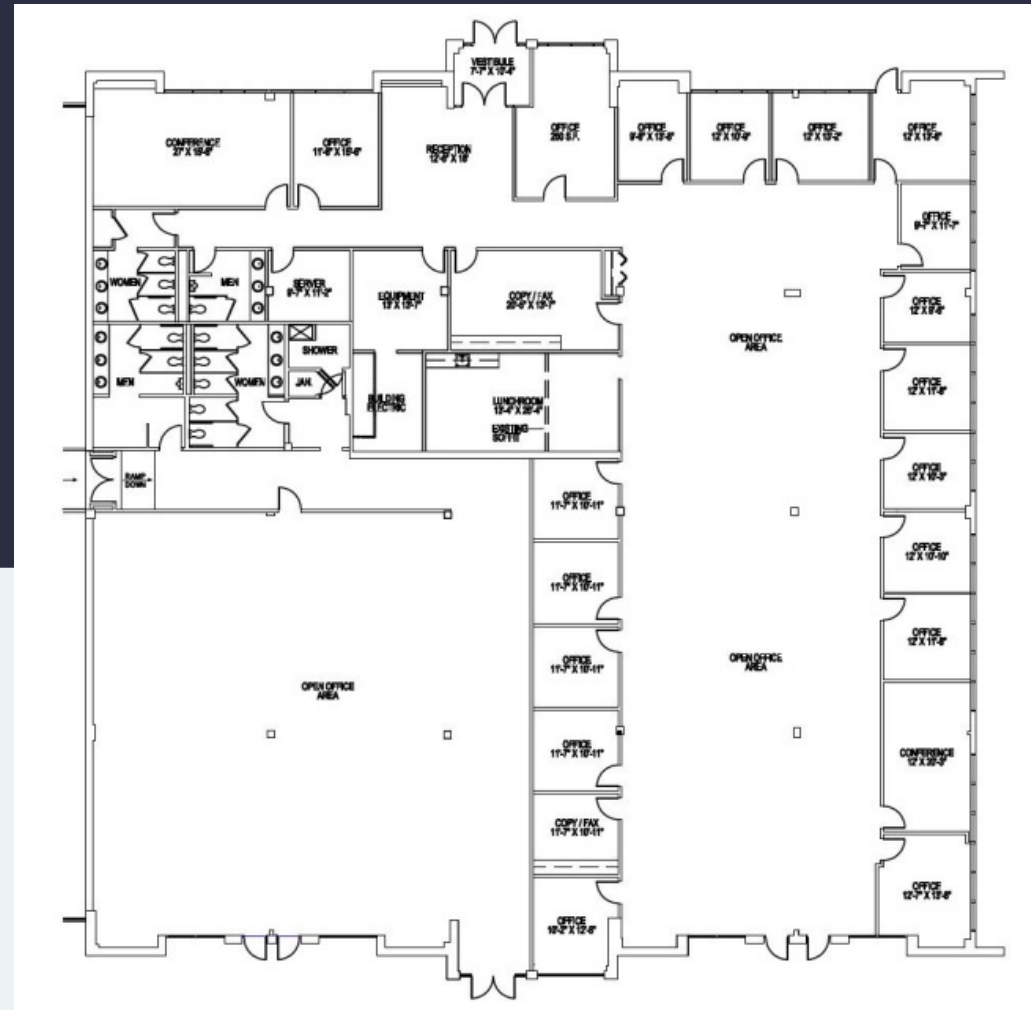

3,966 SF Available for Lease

Office Space

Leasing Information

700 Dresher Road, Suite 150
(215) 328-2732
www.workspaceproperty.com

Doug Himmelreich
Director of Leasing
D.Himmelreich@workspaceproperty.com