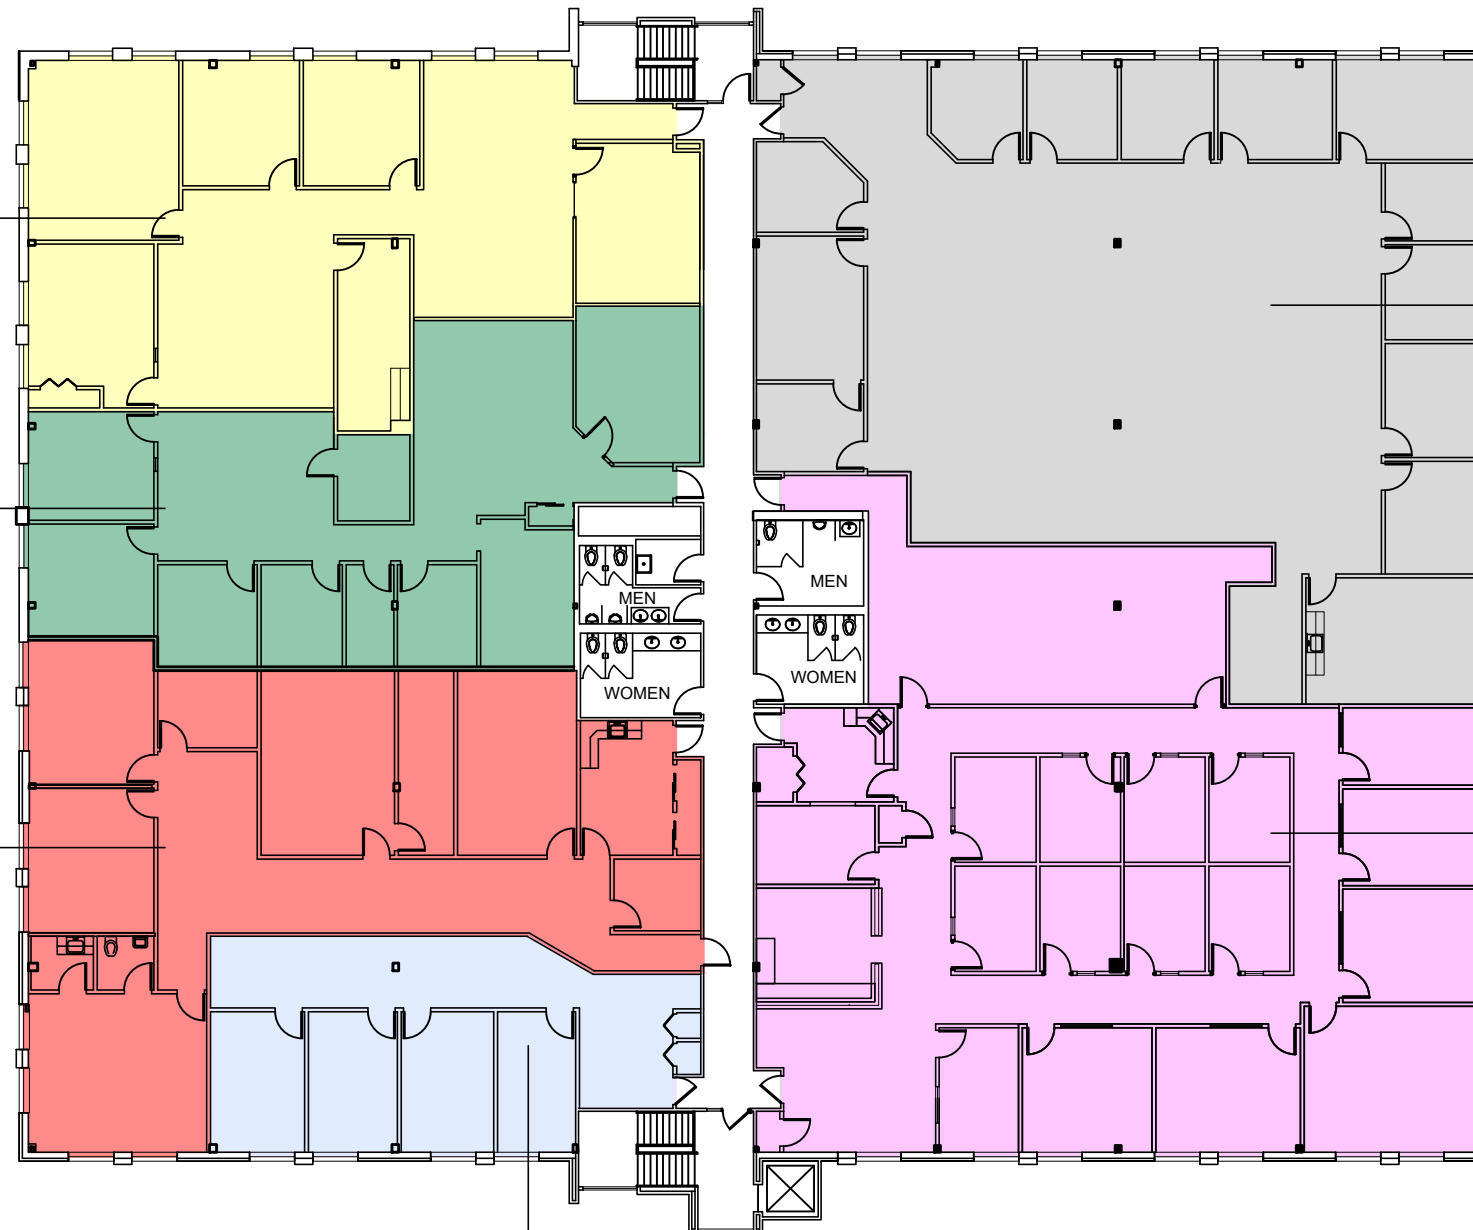

AVAILABLE
SUITE 203

2,875 RSF

AMERILIST, INC.
SUITE 203B

2,464 RSF

AVAILABLE
SUITE 210

3,117 RSF

RALPH PARNES
ASSOCIATES INC.
SUITE 205

1,358 RSF

GOLBEN AGE
SUITE 211

5,425 RSF

CHILD CARE RESOURCES OF
ROCKLAND COUNTY

5,403 RSF

2FL

DATE:
07/03/24

SCALE:
N.T.S.

SECOND FLOOR
40 RAMLAND ROAD
ORANGEBURG, NEW YORK 10962