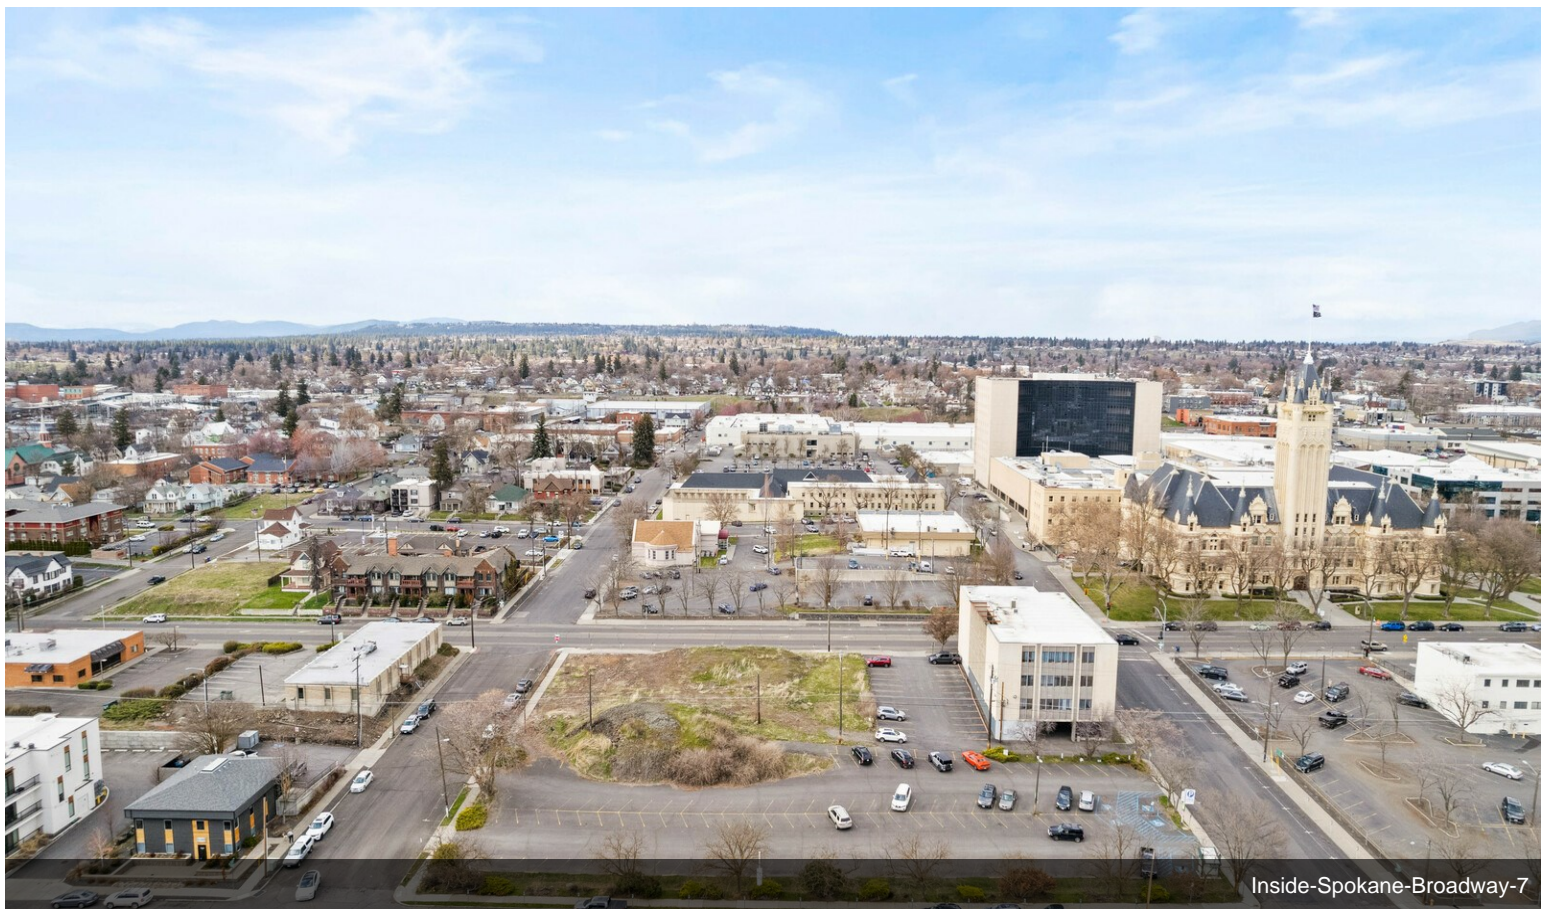

\$285,000

A very rare find! This is a Spokane commercial building lot across the street from the courthouse, and 2 blocks from Kendall Yards. There was previously a building on the property, and the utilities are available at the street. This is a corner lot with curbs, sidewalks, and street parking on both sides of the lot. Zoned Community...

A very rare find! This is a Spokane commercial building lot across the street from the courthouse, and 2 blocks from Kendall Yards. There was previously a building on the property, and the utilities are available at the street. This is a corner lot with curbs, sidewalks, and street parking on both sides of the lot. Zoned Community...

- Great location across the street from the courthouse, and 2 blocks from Kendall Yards
- Zoned Community Business and can accommodate commercial, multi-family, or residential uses
- Utilities available at the street

Property Photos

Property Photos

Property Photos

Inside-Spokane-Broadway-1

4-web-or-mls-Inside-Spokane-Broadway-4

Property Photos

Inside-Spokane-Broadway-3

Inside-Spokane-Broadway-7