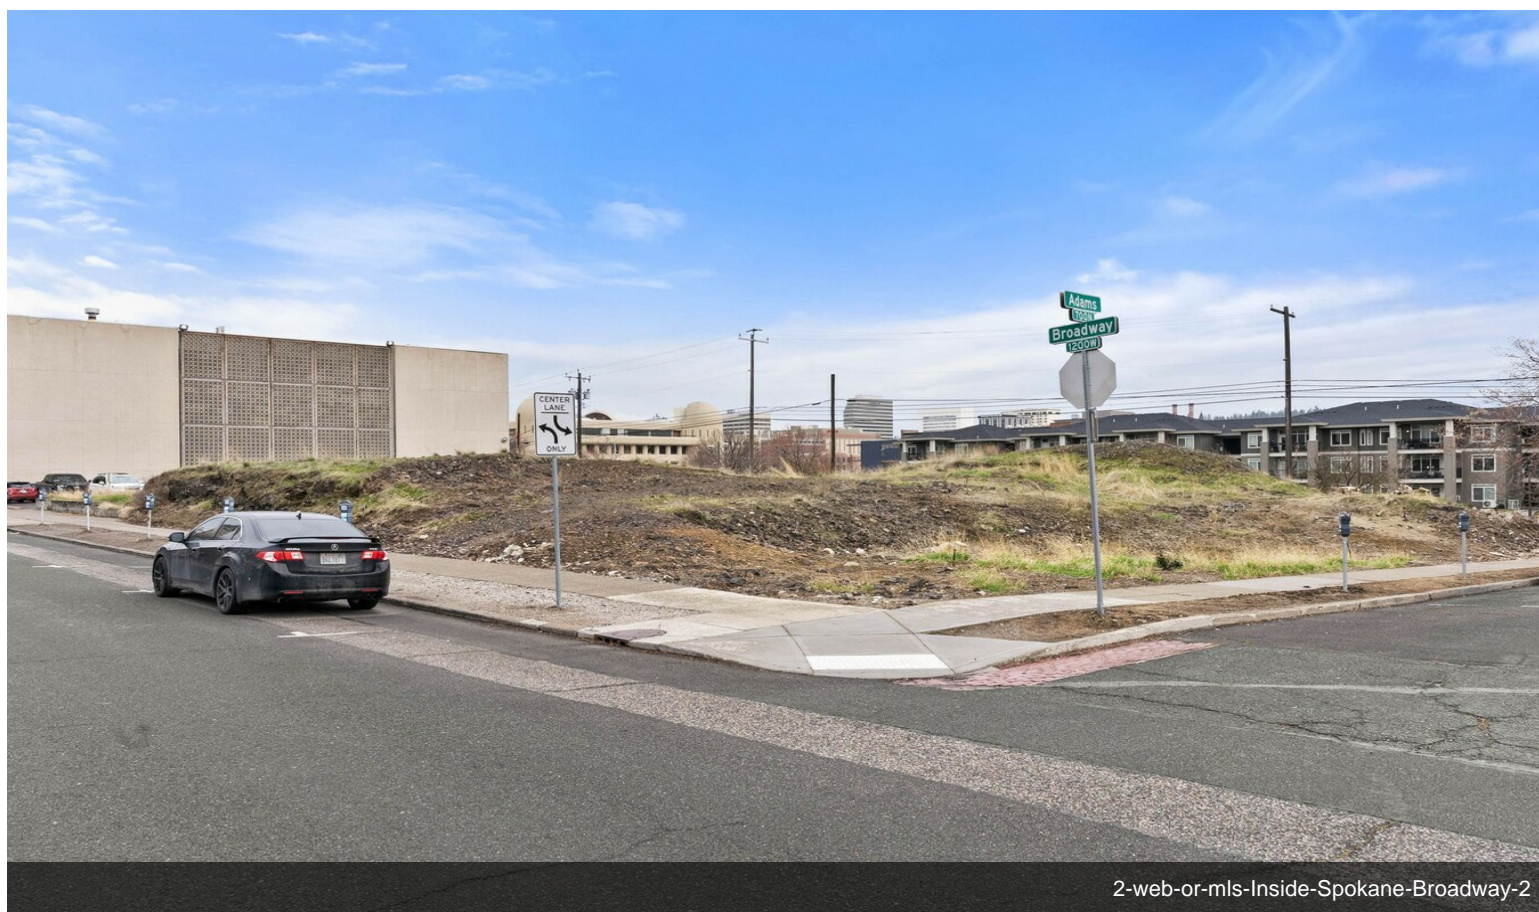

Property Photos