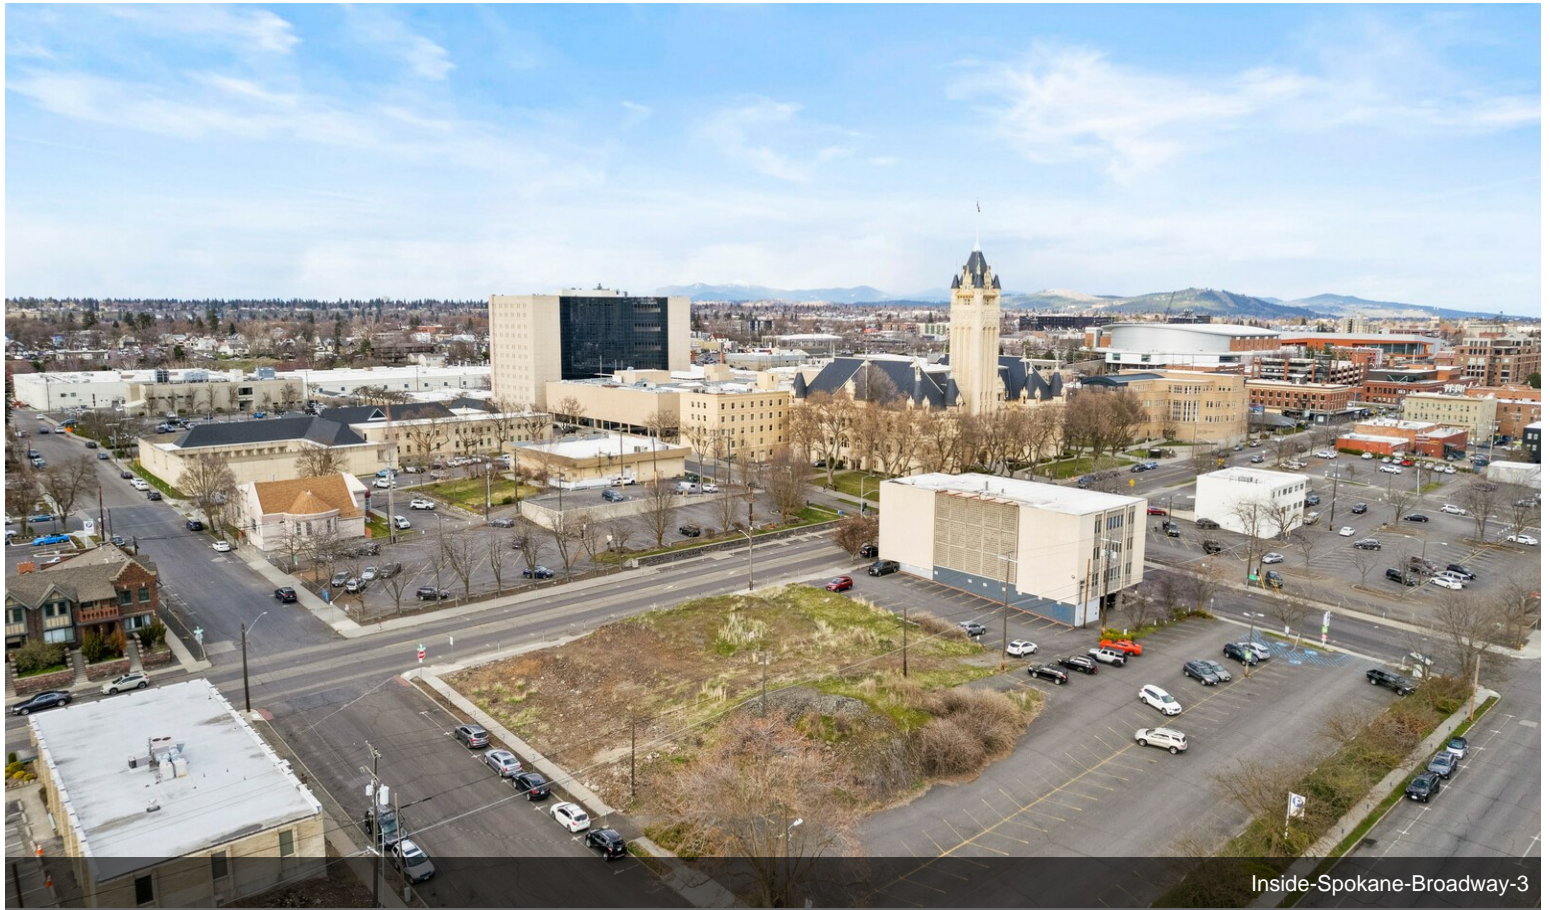

\$285,000

A very rare find! This is a Spokane commercial building lot across the street from the courthouse, and 2 blocks from Kendall Yards. There was previously a building on the property, and the utilities are available at the street. This is a corner lot with curbs, sidewalks, and street parking on both sides of the lot. Zoned Community...

A very rare find! This is a Spokane commercial building lot across the street from the courthouse, and 2 blocks from Kendall Yards. There was previously a building on the property, and the utilities are available at the street. This is a corner lot with curbs, sidewalks, and street parking on both sides of the lot. Zoned Community...

- Great location across the street from the courthouse, and 2 blocks from Kendall Yards
- Zoned Community Business and can accommodate commercial, multi-family, or residential uses
- Utilities available at the street

Property Photos

Property Photos

Property Photos

Inside-Spokane-Broadway-1

4-web-or-mls-Inside-Spokane-Broadway-4

Property Photos

Inside-Spokane-Broadway-3

Inside-Spokane-Broadway-7