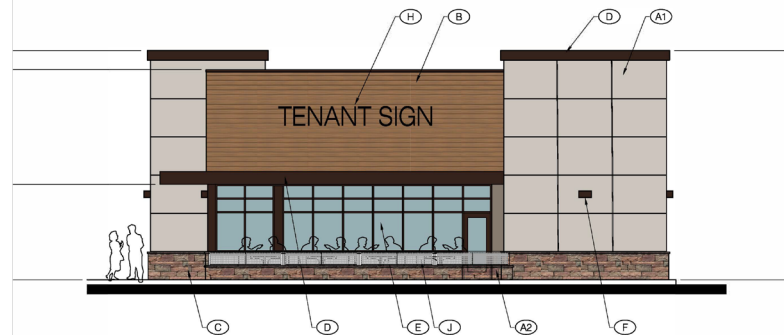

Chandler St 5,685 CPD

Archibald Ave 15,889 CPD

FOR LEASE

Restaurant Pad Available | New Development

NWC Archibald Ave & Chandler St, Eastvale, CA

Restaurant Pad Available | New Development

NWC Archibald Ave & Chandler St, Eastvale, CA

PRELIMINARY LAYOUT

RESTAURANT
3,450 SF
(1,485 SF SERVING AREA)

PROPOSED RENDERINGS

SOUTH ELEVATION

TRAFFIC COUNTS

Archibald Ave 15,889 CPD
Chandler St 5,685 CPD
Year: 2024 | Source: Esri

DESCRIPTION

- Join Quick Quack and Dutch Bros Coffee
- Located on Hard Corner Signalized Intersection of Archibald ave & Chandler St with over 21,574 Cars Per Day
- Rare Restaurant Pad Opportunity in the High Growth Eastvale Market