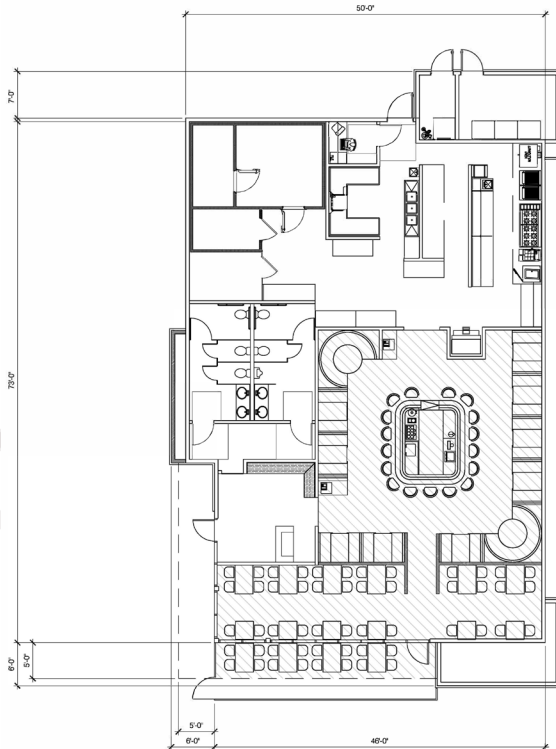

Restaurant Pad Available | New Development

NWC Archibald Ave & Chandler St, Eastvale, CA

PRELIMINARY LAYOUT

RESTAURANT
3,450 SF
(1,485 SF SERVING AREA)