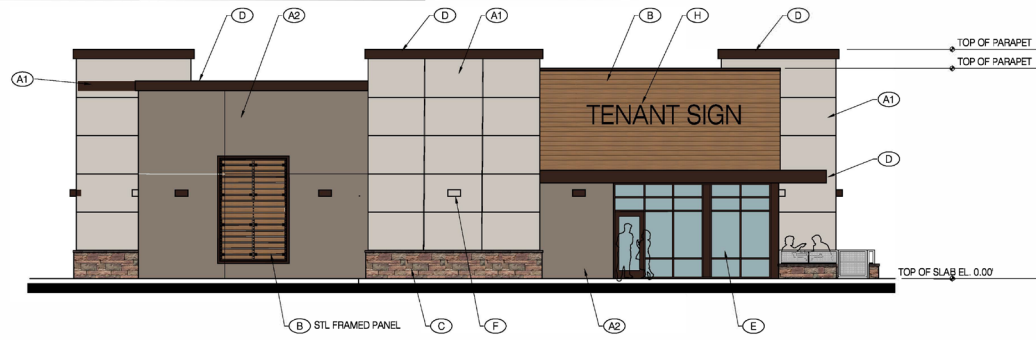

Chandler St 5,685 CPD

Archibald Ave 15,889 CPD

FOR LEASE

Restaurant Pad Available | New Development

NWC Archibald Ave & Chandler St, Eastvale, CA

Restaurant Pad Available | New Development

NWC Archibald Ave & Chandler St, Eastvale, CA

PRELIMINARY LAYOUT

RESTAURANT
3,450 SF
(1,485 SF SERVING AREA)

PROPOSED RENDERINGS

SOUTH ELEVATION

TRAFFIC COUNTS

Archibald Ave 15,889 CPD
Chandler St 5,685 CPD
Year: 2024 | Source: Esri

DESCRIPTION

- Join Quick Quack and Dutch Bros Coffee
- Located on Hard Corner Signalized Intersection of Archibald ave & Chandler St with over 21,574 Cars Per Day
- Rare Restaurant Pad Opportunity in the High Growth Eastvale Market