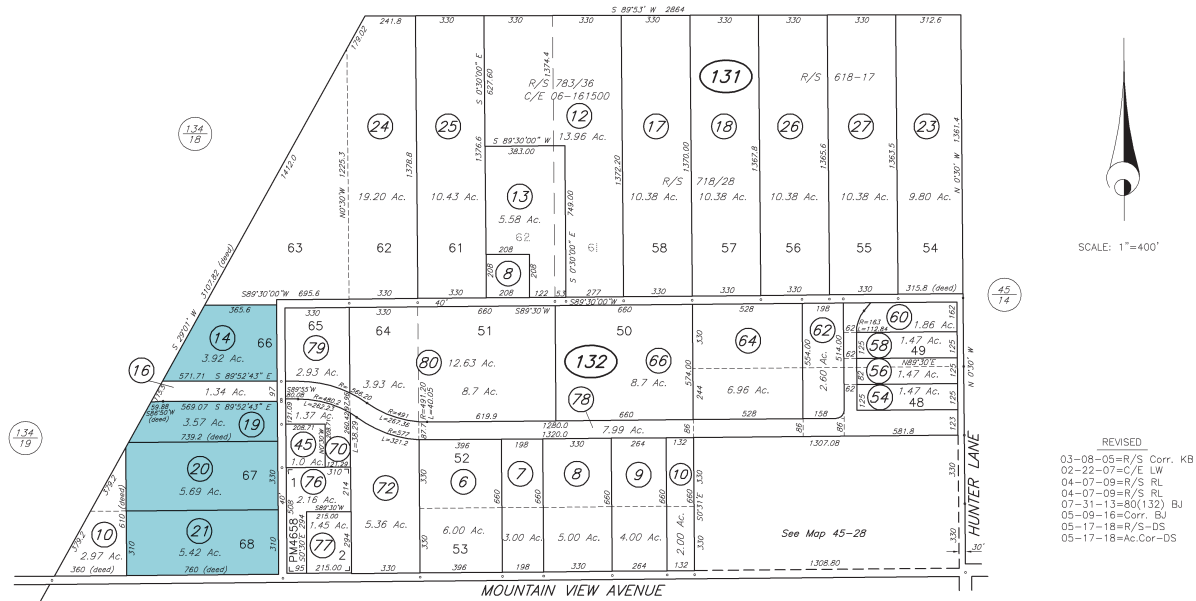

RUNNING CREEK on site

RR3 zoning allows for subdivision potential

DA zoning has numerous use opportunities

4 parcels

FRONTAGE with Mountain View Ave

RARE flat 18.6 acre site with numerous use opportunities

LAND PARCELS WITH ZONING OVERVIEW

Address	Parcel Number	Acres	Land Use Code	County Use Code	Zoning
155 Mountain View Ave	045-131-021-000	5.42	50	8008	RR3
200 Hunter Ln	045-131-020-000	5.68	50	8008	RR3
277 Hunter Ln	045-131-019-000	3.57	50	8008	RR3
311 Hunter Lane Ext	045-131-014-000	3.92	50	8008	DA10