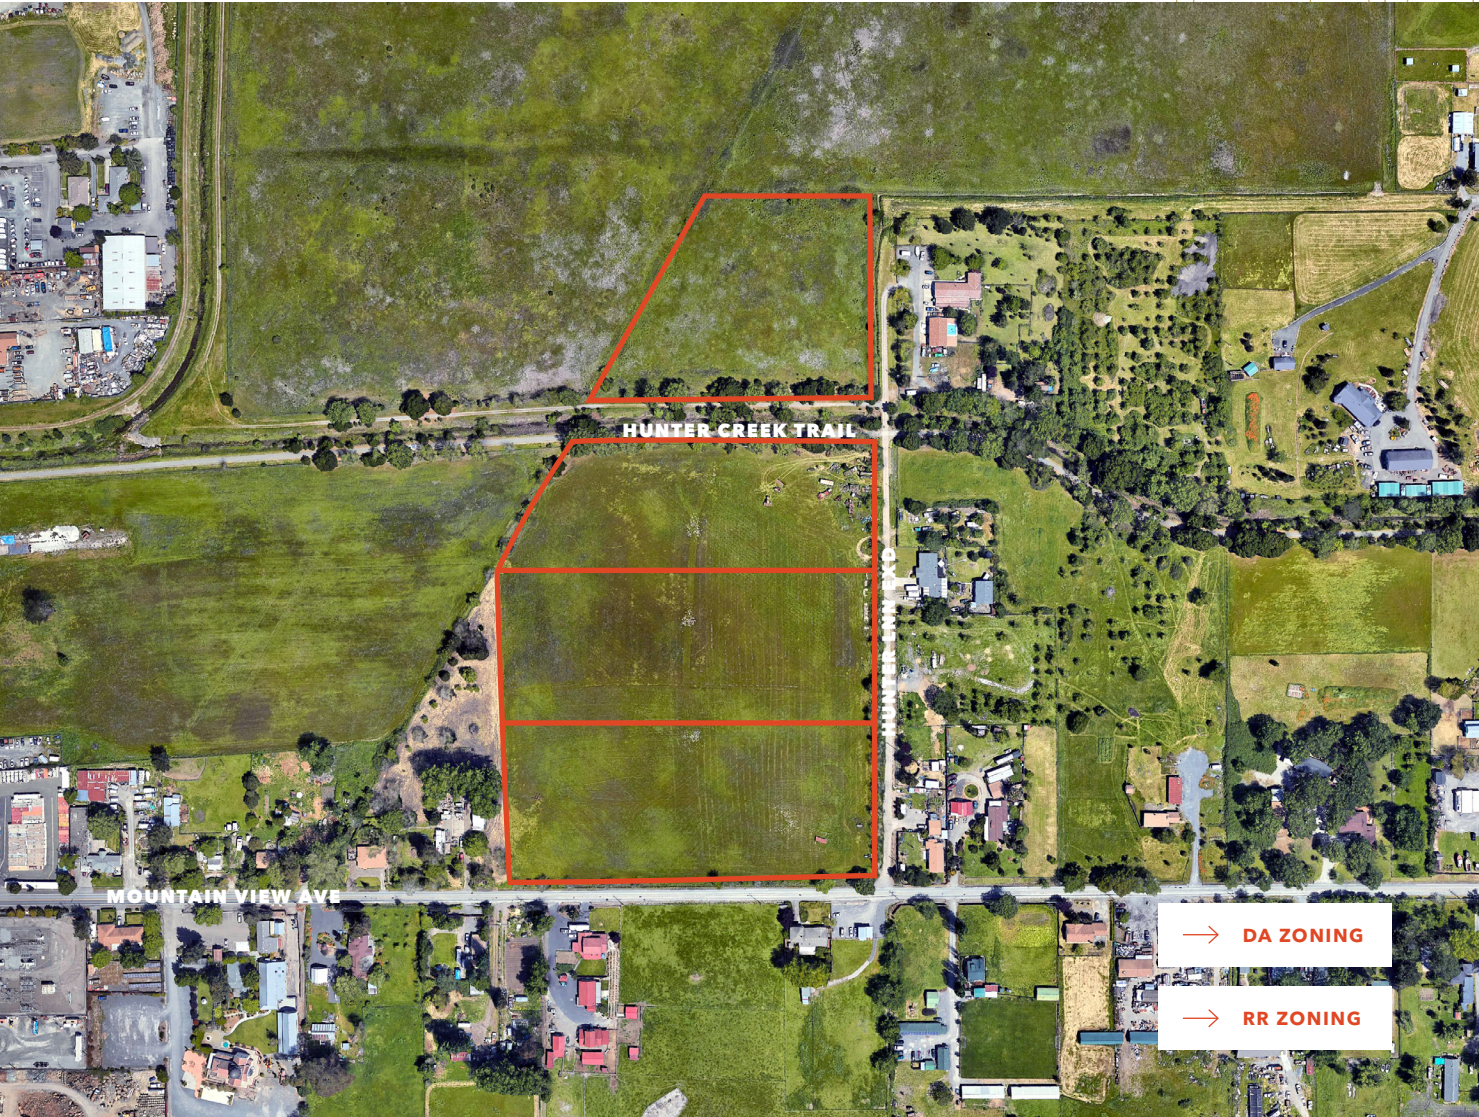

18.6 Acres in Santa Rosa

155 MOUNTAIN VIEW AVE, 200 HUNTER LN, 277 HUNTER LN,
311 HUNTER LANE EXT, SANTA ROSA, CA 95407

FOR SALE

Prime Future Development Opportunity

EXCELLENT ACCESS to HYW 101

±18.6 ACRES with mixed zoning (please see links below)

RUNNING CREEK on site

RR3 zoning allows for subdivision potential

DA zoning has numerous use opportunities

4 parcels

FRONTAGE with Mountain View Ave

RARE flat 18.6 acre site with numerous use opportunities

LAND PARCELS WITH ZONING OVERVIEW

Address	Parcel Number	Acres	Land Use Code	County Use Code	Zoning
155 Mountain View Ave	045-131-021-000	5.42	50	8008	RR3
200 Hunter Ln	045-131-020-000	5.68	50	8008	RR3
277 Hunter Ln	045-131-019-000	3.57	50	8008	RR3
311 Hunter Lane Ext	045-131-014-000	3.92	50	8008	DA10

FOR SALE

18.6 Acres in Santa Rosa

155 MOUNTAIN VIEW AVE, 200 HUNTER LN, 277 HUNTER LN, 311 HUNTER LANE EXT, SANTA ROSA, CA 95407

KIDDER.COM

This information supplied herein is from sources we deem reliable. It is provided without any representation, warranty, or guarantee, expressed or implied as to its accuracy. Prospective Buyer or Tenant should conduct an independent investigation and verification of all matters deemed to be material, including, but not limited to, statements of income and expenses. Consult your attorney, accountant, or other professional advisor.