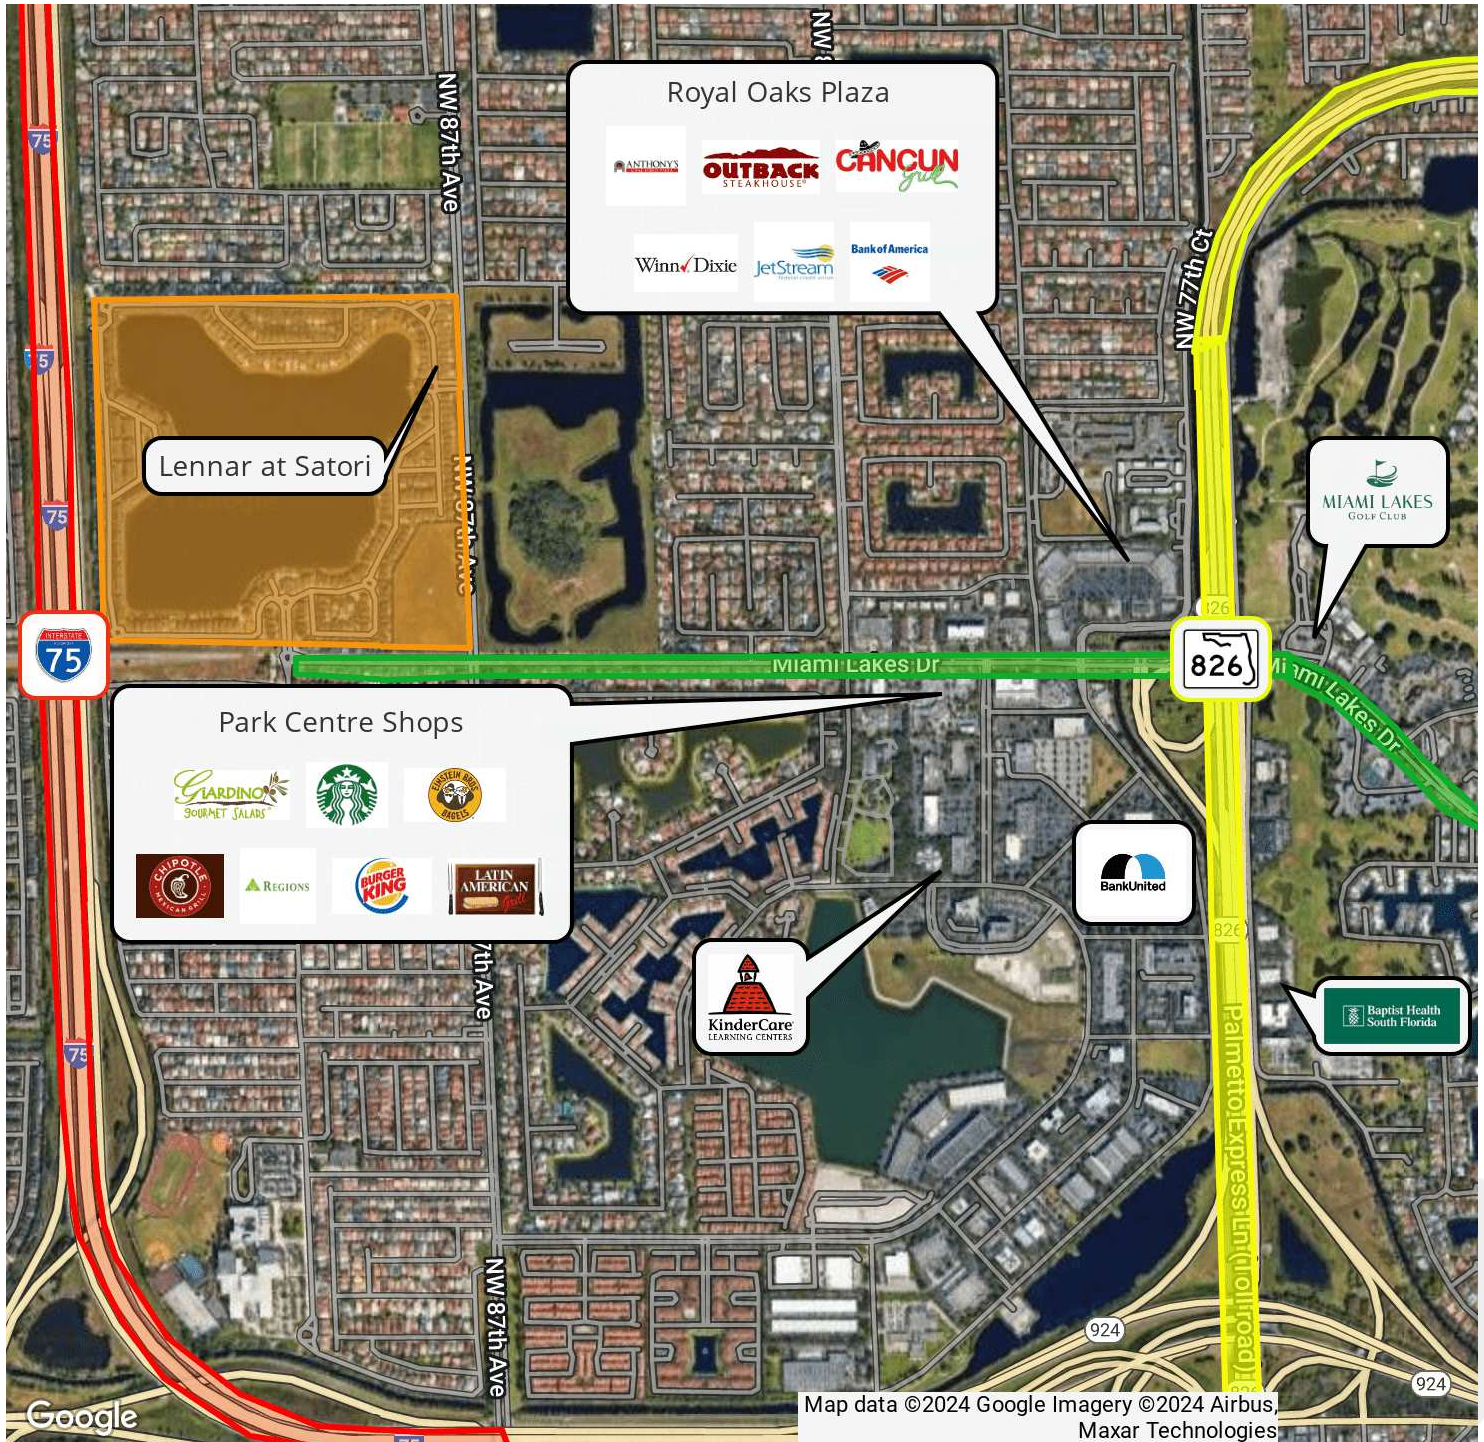

RETAILER MAP BUSINESS PARK WEST

For More Information Contact:

Philip Wyllie

Director of Leasing

954.257.7953

philipw@grahamcos.com