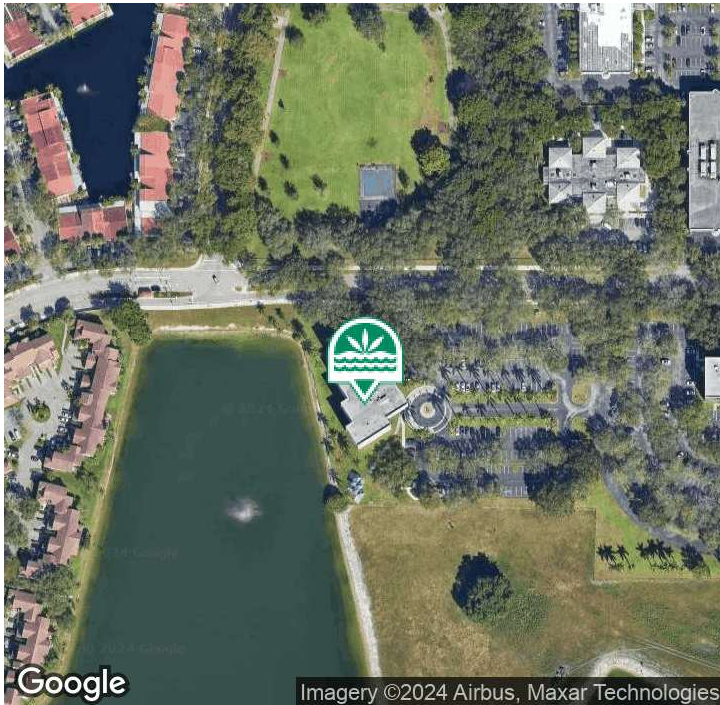

## Governors Square: Andrew Jackson Building

8100 Oak Lane  
Miami Lakes, FL 33016

#### LOCATION DESCRIPTION

Andrew Jackson is part of Governors Square, a multi-building office project located within Miami Lakes Business Park West. With water views of the 46-acre Graham Dairy Lake, Governors Square has the premier business address for companies looking to expand within or locate to the Miami Lakes/Northwest Miami-Dade area. Amenities include restaurants, daycare facilities, and Miami Lakes Picnic Park West, all within walking distance of the business park. Governors Square has a premier location with immediate access to the Palmetto Expressway/SR 826 and I-75.