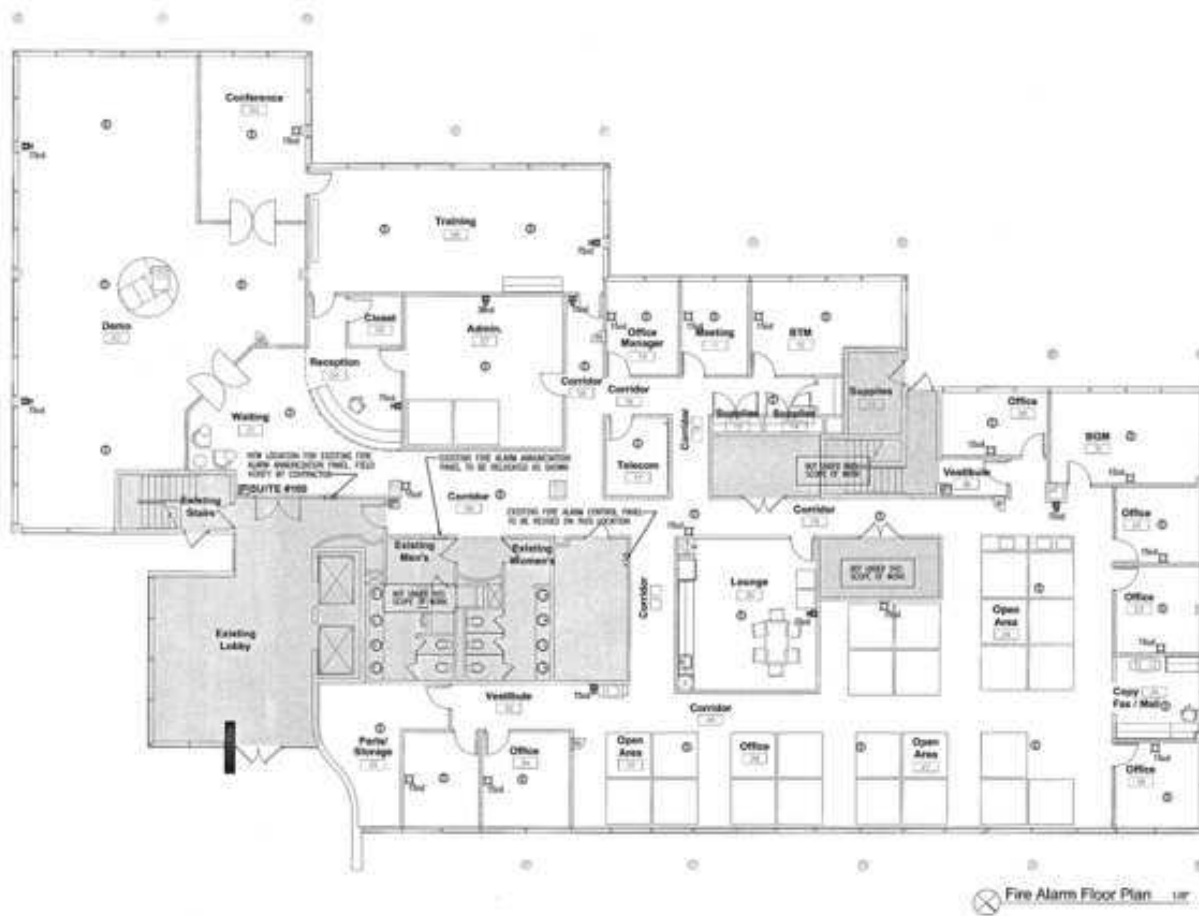

SUITE 100 FLOOR PLAN

For More Information Contact:

Philip Wyllie
Director of Leasing
954.257.7953
philipw@grahamcos.com