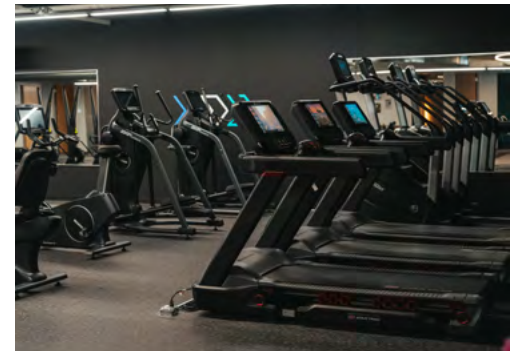

Located conveniently within the Esplanade building, the Motion Fitness Club is a brand-new, state-of-the-art gym and wellness facility, boasting an impressive 23,000 SF and operating on a membership basis.

Our reservable Conference Center is specifically designed for high-level meetings, offering a professional and conducive setting for meaningful and productive exchanges.

Adjacent to the Conference Center, the Conference Lounge provides a more relaxed and informal atmosphere, making it suitable for unofficial meetings and casual gatherings.

MOTION FITNESS CLUB

CONFERENCE CENTER

Esplanade
at SouthPark

Introducing Motion Fitness Club

We're excited to be the home of Motion Fitness Club, a brand new 23,000 square foot state-of-the-art fitness and wellness facility. Motion Fitness offers a wide array of services that span personal training and group exercise classes including strength training, conditioning, yoga and pilates as well as specialized training and recovery programs including chiropractic and physical therapy. Members also have access to the "Recovery Room" featuring saunas, UV & cold plunges.

Membership Benefits Include:

- **Full Access:** Enjoy full gym access at the SouthPark location.
- **State-of-the-Art Equipment:** Utilize top-of-the-line fitness equipment in a welcoming environment.
- **Convenient Location:** No need to travel far; your gym is right where you work.