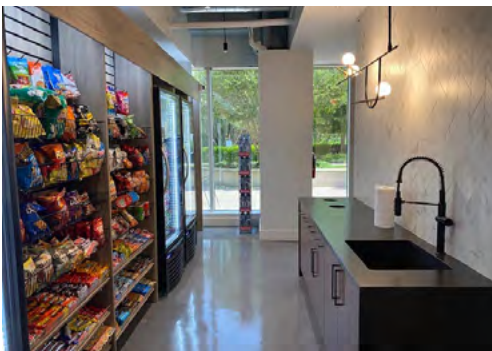

Esplanade at SouthPark

AMENITY MARKET

CONFERENCE LOUNGE

AMENITY SPACES

The Amenity Market offers a diverse selection of food and beverages to cater to various cravings, whether one desires a quick snack or a comforting beverage.

Our reservable Conference Center is specifically designed for high-level meetings, offering a professional and conducive setting for meaningful and productive exchanges.

Adjacent to the Conference Center, the Conference Lounge provides a more relaxed and informal atmosphere, making it suitable for unofficial meetings and casual gatherings.

MOTION FITNESS CLUB

CONFERENCE CENTER

Esplanade
at SouthPark

Introducing Motion Fitness Club

We're excited to be the home of Motion Fitness Club, a brand new 23,000 square foot state-of-the-art fitness and wellness facility. Motion Fitness offers a wide array of services that span personal training and group exercise classes including strength training, conditioning, yoga and pilates as well as specialized training and recovery programs including chiropractic and physical therapy. Members also have access to the "Recovery Room" featuring saunas, UV & cold plunges.