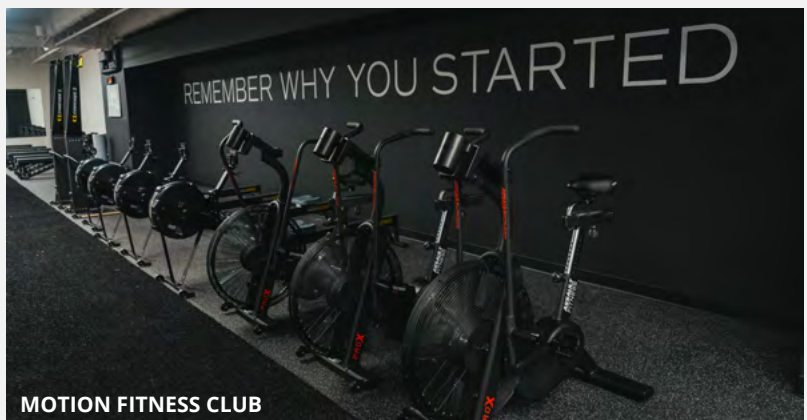

Esplanade at SouthPark

AMENITY MARKET

CONFERENCE LOUNGE

AMENITY SPACES

The Amenity Market offers a diverse selection of food and beverages to cater to various cravings, whether one desires a quick snack or a comforting beverage.

Located conveniently within the Esplanade building, the Motion Fitness Club is a brand-new, state-of-the-art gym and wellness facility, boasting an impressive 23,000 SF and operating on a membership basis.

Our reservable Conference Center is specifically designed for high-level meetings, offering a professional and conducive setting for meaningful and productive exchanges.

Adjacent to the Conference Center, the Conference Lounge provides a more relaxed and informal atmosphere, making it suitable for unofficial meetings and casual gatherings.

MOTION FITNESS CLUB

CONFERENCE CENTER

Esplanade
at SouthPark

Introducing Motion Fitness Club

We're excited to be the home of Motion Fitness Club, a brand new 23,000 square foot state-of-the-art fitness and wellness facility. Motion Fitness offers a wide array of services that span personal training and group exercise classes including strength training, conditioning, yoga and pilates as well as specialized training and recovery programs including chiropractic and physical therapy. Members also have access to the "Recovery Room" featuring saunas, UV & cold plunges.