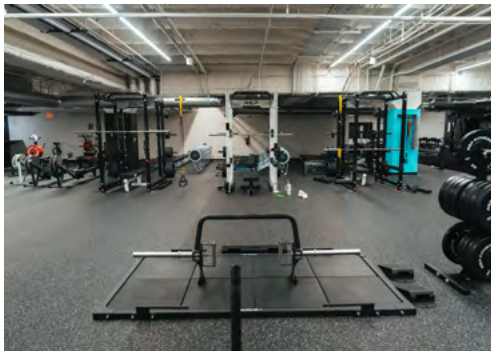

Located conveniently within the Esplanade building, the Motion Fitness Club is a brand-new, state-of-the-art gym and wellness facility, boasting an impressive 23,000 SF and operating on a membership basis.

Our reservable Conference Center is specifically designed for high-level meetings, offering a professional and conducive setting for meaningful and productive exchanges.

Adjacent to the Conference Center, the Conference Lounge provides a more relaxed and informal atmosphere, making it suitable for unofficial meetings and casual gatherings.

MOTION FITNESS CLUB

CONFERENCE CENTER

Esplanade
at SouthPark

Introducing Motion Fitness Club

We're excited to be the home of Motion Fitness Club, a brand new 23,000 square foot state-of-the-art fitness and wellness facility. Motion Fitness offers a wide array of services that span personal training and group exercise classes including strength training, conditioning, yoga and pilates as well as specialized training and recovery programs including chiropractic and physical therapy. Members also have access to the "Recovery Room" featuring saunas, UV & cold plunges.

Membership Benefits Include:

- **Full Access:** Enjoy full gym access at the SouthPark location.
- **State-of-the-Art Equipment:** Utilize top-of-the-line fitness equipment in a welcoming environment.
- **Convenient Location:** No need to travel far; your gym is right where you work.