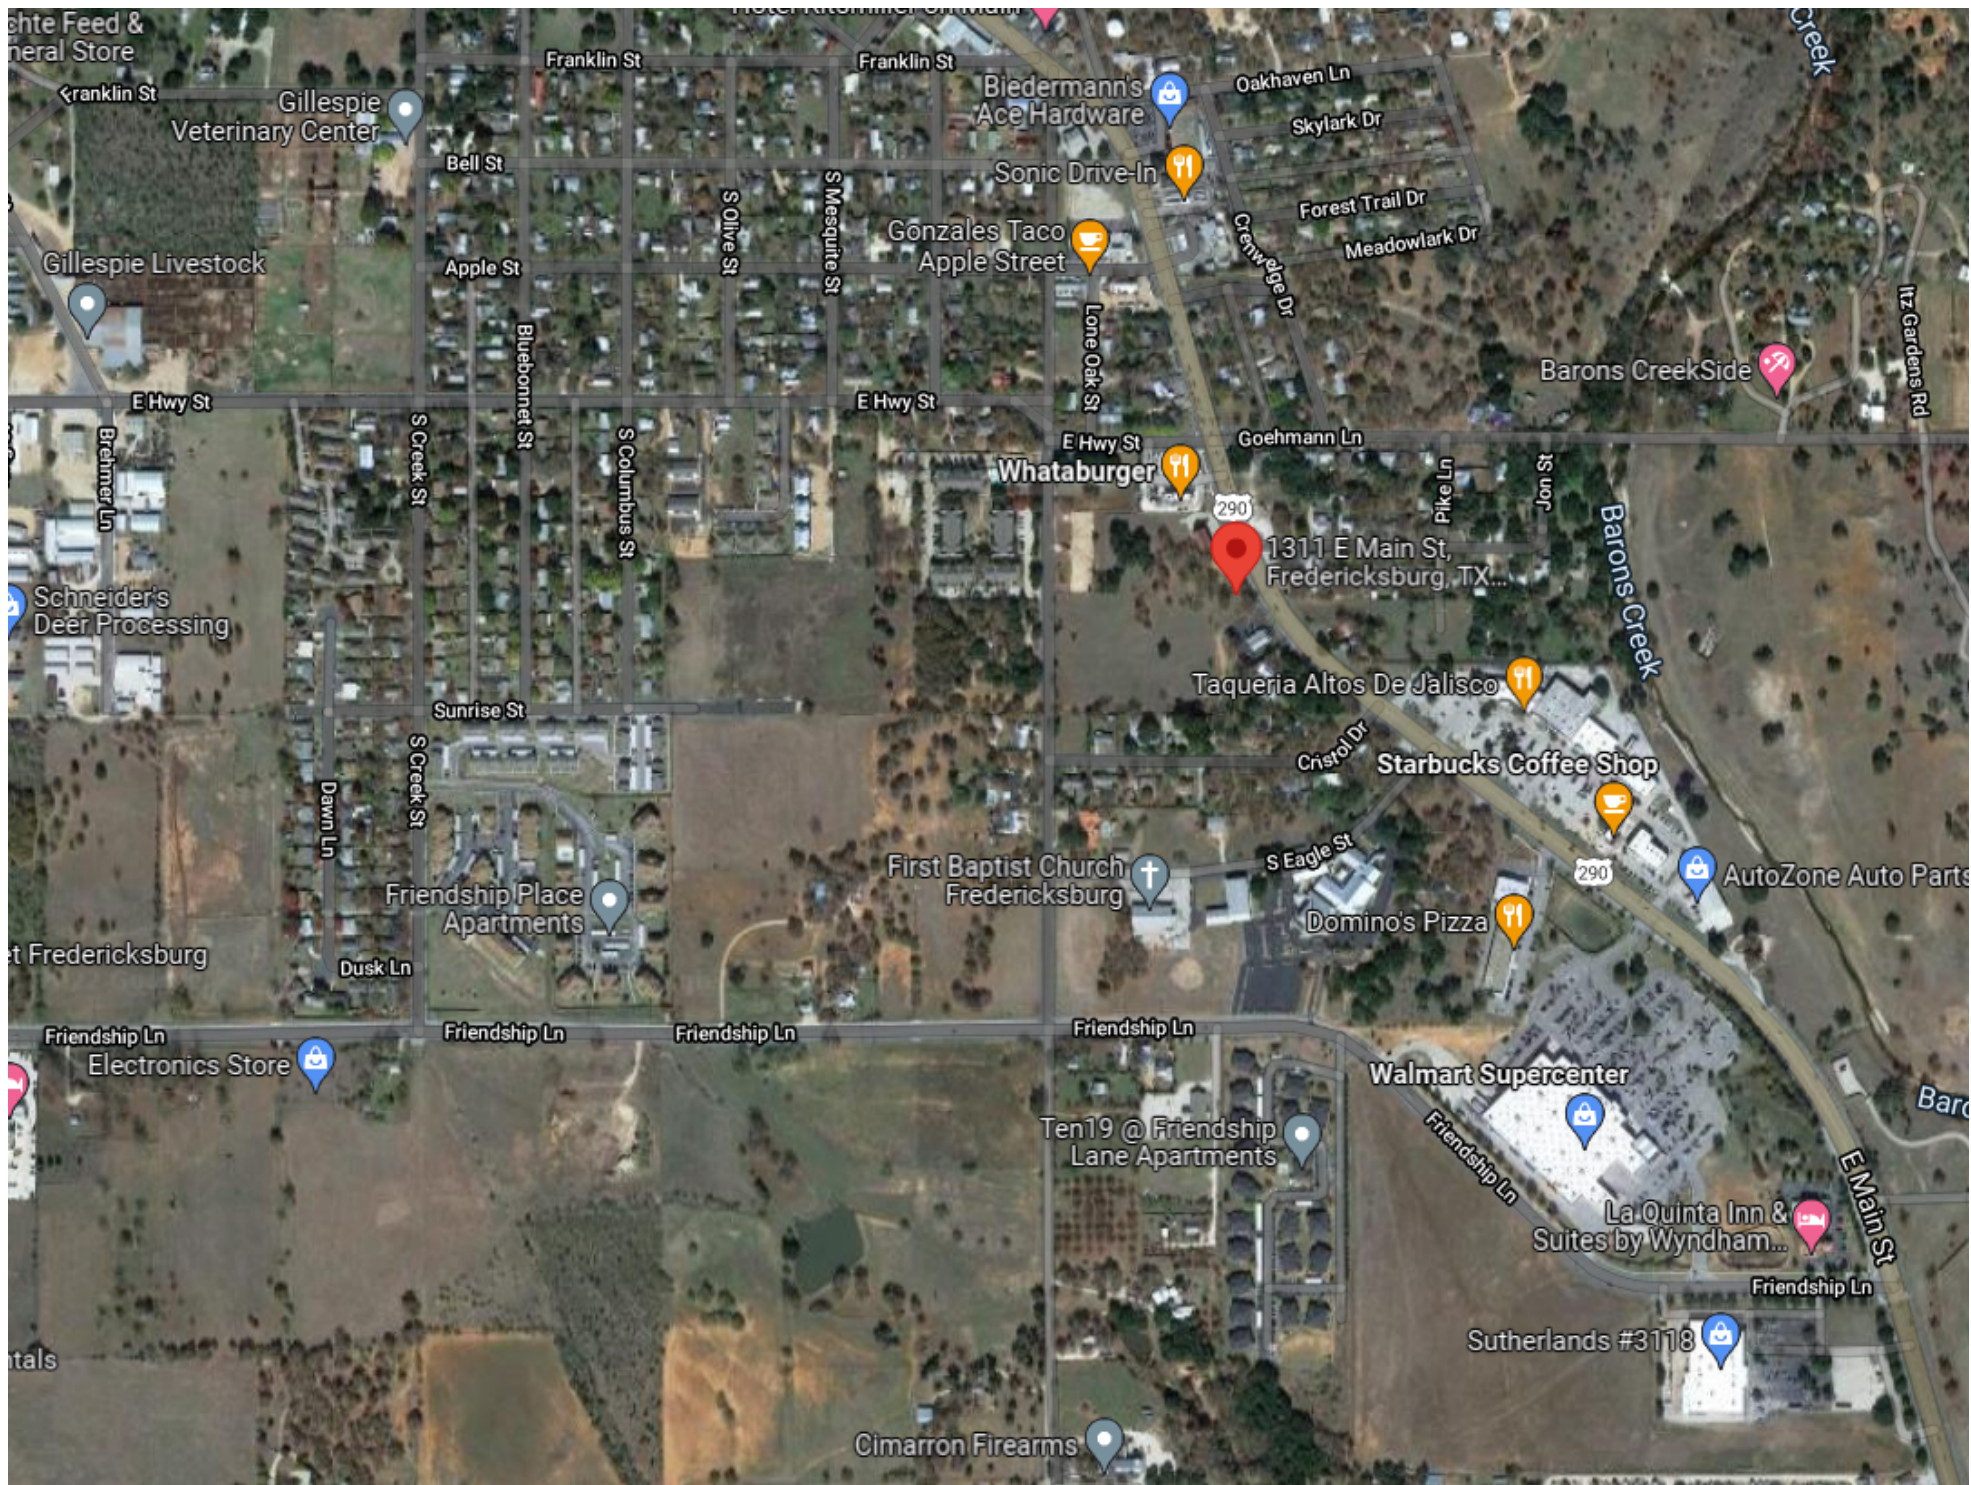

Google Maps

1311 E Main St

Imagery ©2022 CAPCOG, Maxar Technologies, USDA Farm Service Agency, Map data ©2022 500 ft

1311 E Main St

Fredericksburg, TX 78624

-  Directions
-  Save
-  Nearby
-  Send to your phone
-  Share

746V+3H Fredericksburg, Texas

Photos