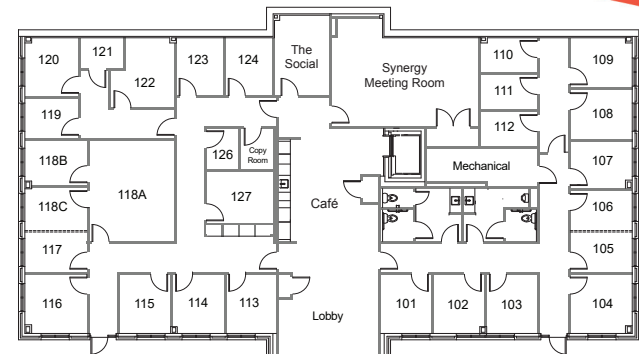

Discover the Towerview Difference

- ▮ Private Furnished Office Space
- ▮ Fast & Secure Internet with Wi-Fi
- ▮ Fully Equipped Meeting and Conference Space
- ▮ 24/7 Access to Building and Open Collaborative Areas
- ▮ Community Café with Fully Stocked Coffee Bar
- ▮ Mail & Package Acceptance and Services
- ▮ Business Support Services, Including On-Site Team
- ▮ Community Networking and Social Events

Floor 1