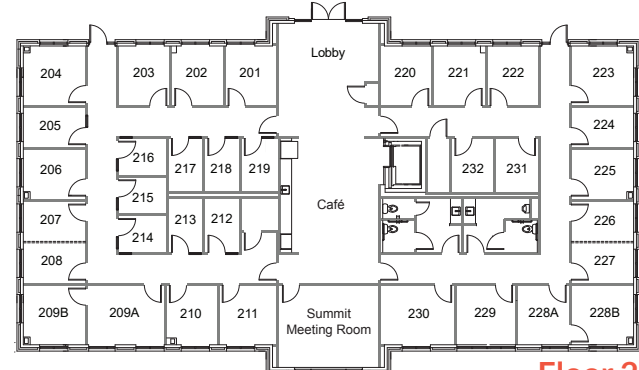

Floor 2

Contact: 919.651.4465 | info@towerviewoffice.com

Locations: Page Creek | 120 Preston | 150 Preston | James Jackson | Maynard