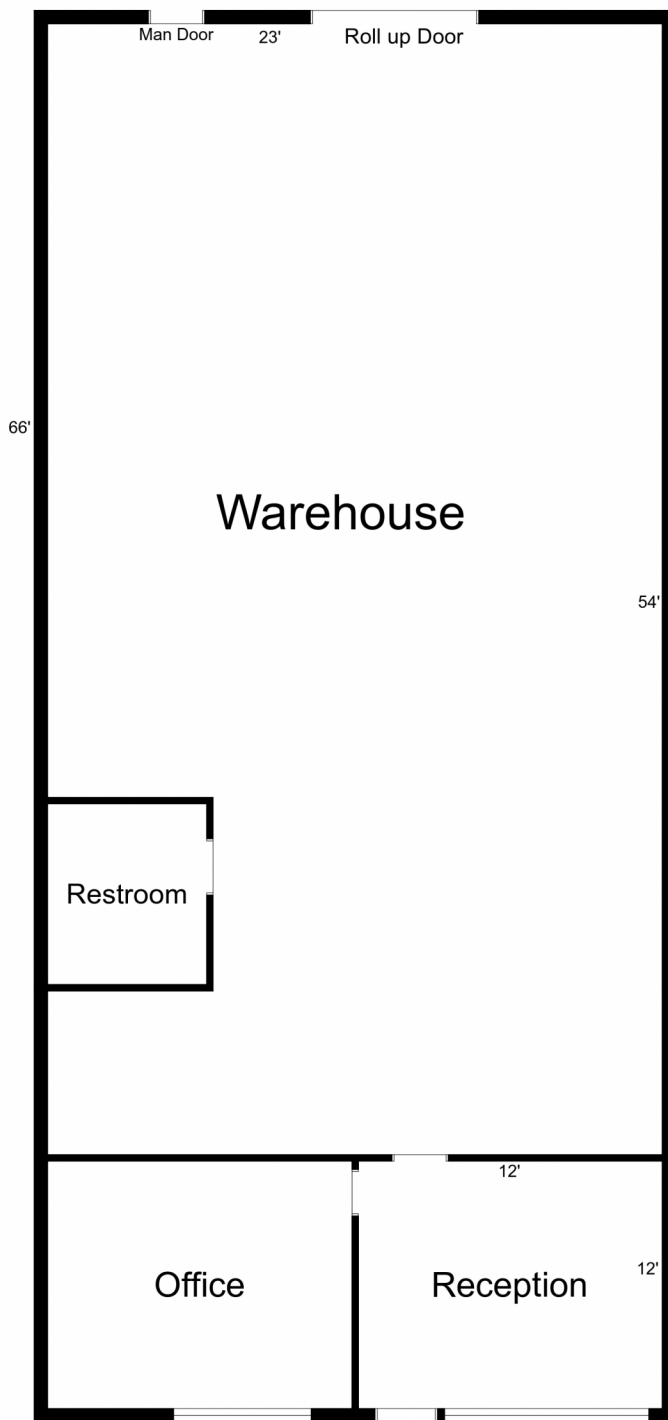

SAN DIMAS ARROW BUSINESS PARK

149 EAST ARROW HIGHWAY
SAN DIMAS, CA 91773

1,715 SQUARE FEET

*All measurements are approximate and may vary.