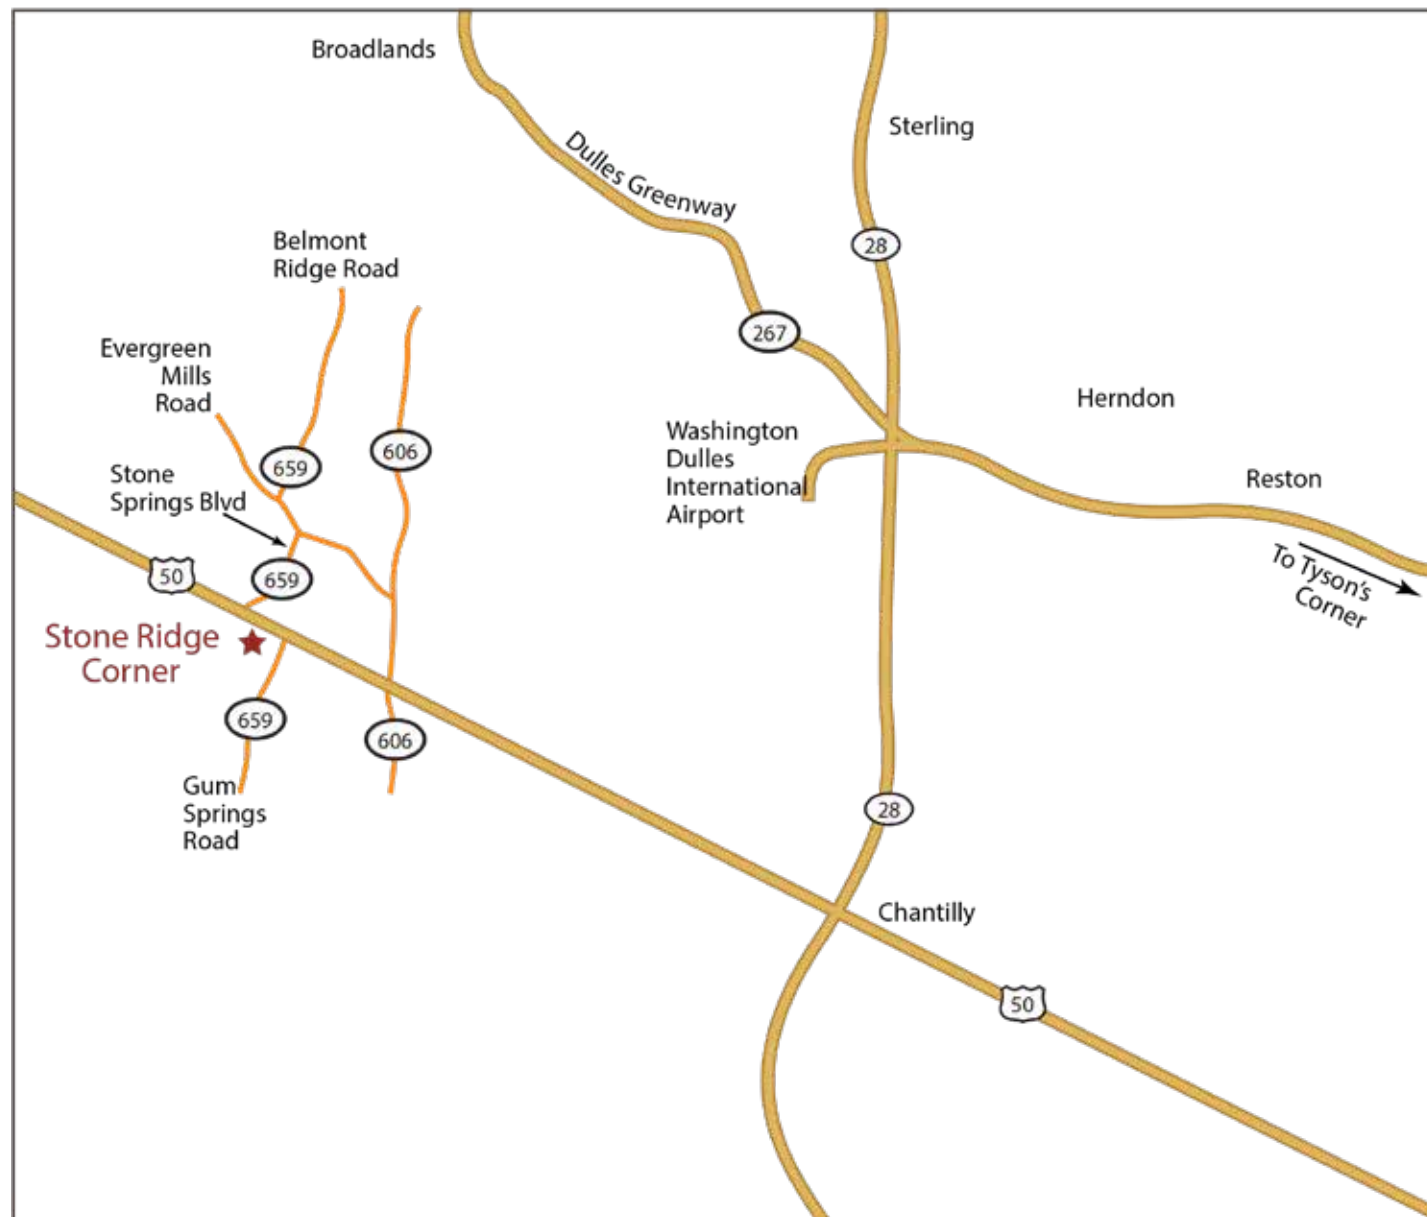

Van Metre

RETAIL PAD AVAILABLE

STONE RIDGE CORNER

24669 Gateway Village Place, Chantilly, VA 20152

Van Metre

STONE RIDGE CORNER | ALDIE, VA

	1 MILE	3 MILES	5 MILES
POPULATION			
2022 Population	11,163	80,601	137,463
2027 Estimate	12,167	86,505	147,470
2022-2027 Annual Rate	1.74%	1.42%	1.42%
2022 Total Employees			
	3,848	11,291	27,254
HOUSEHOLDS			
2022 Population	3,674	24,356	41,156
2027 Estimate	4,008	25,994	43,905
2022-2027 Annual Rate	1.76%	1.31%	1.30%
INCOME			
2022 Median HH Income	\$135,994	\$186,258	\$189,542
2021 AVERAGE DAILY TRAFFIC COUNTS			
	Route 50 (John Mosby Highway) (20,000 AADT)		

PROPERTY HIGHLIGHTS

- Located at the busy, signalized intersection of Route 50 (John Mosby Highway) and Gateway Village Drive in affluent Aldie, Loudoun County
- Adjacent to Stone Springs Hospital and Stone Ridge Village Center (Harris Teeter/Walgreens)
- Arby's now open. The Human Bean opening 3Q 2024.