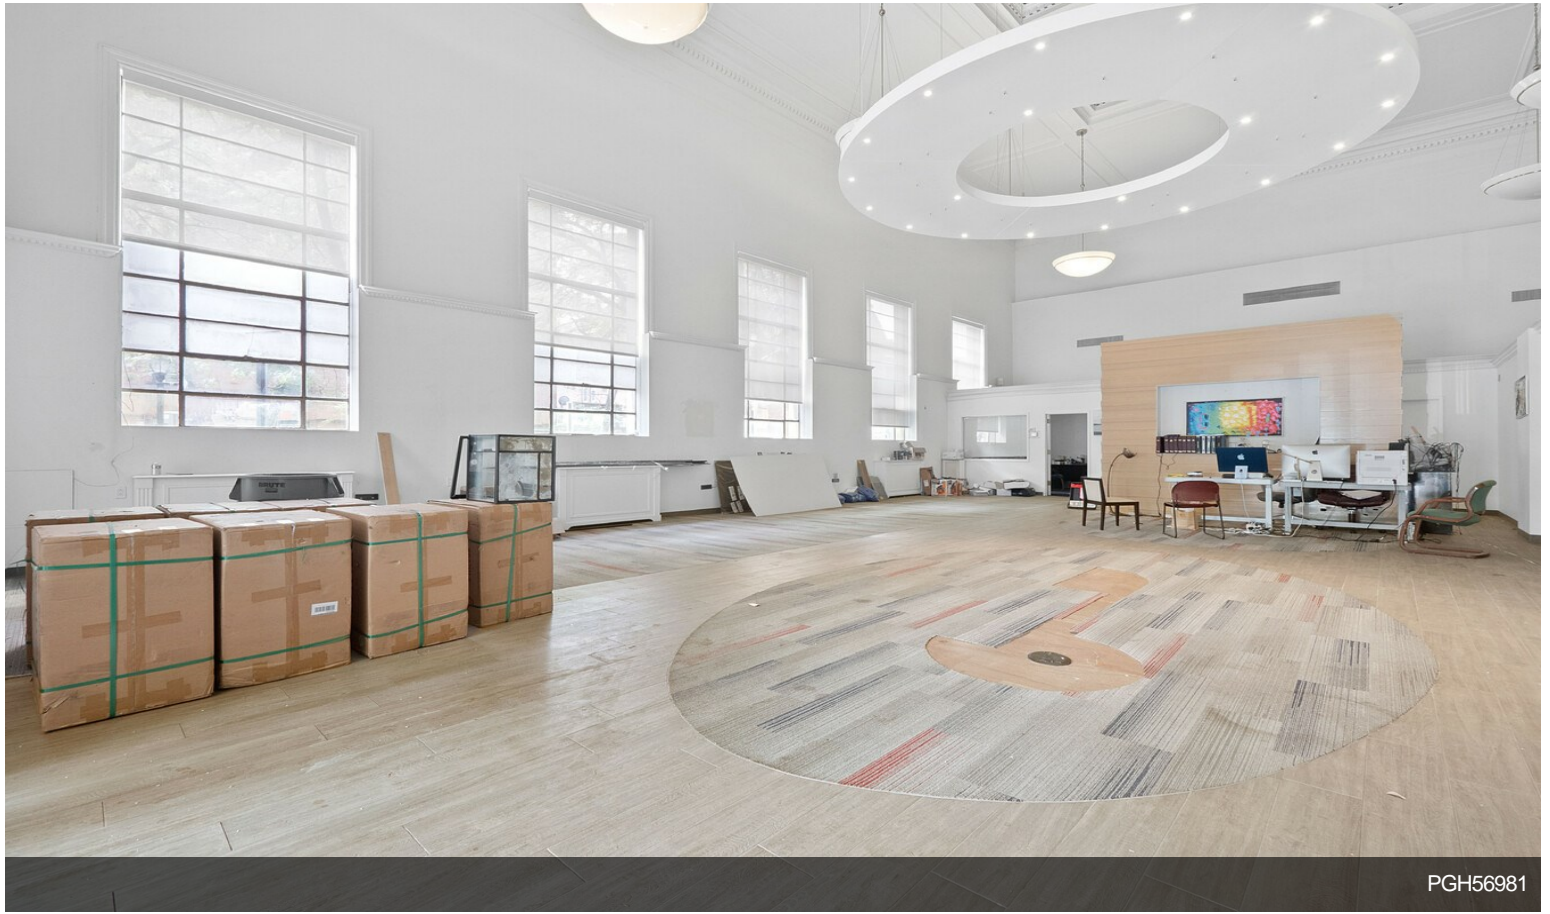

Property Photos

PGH56981