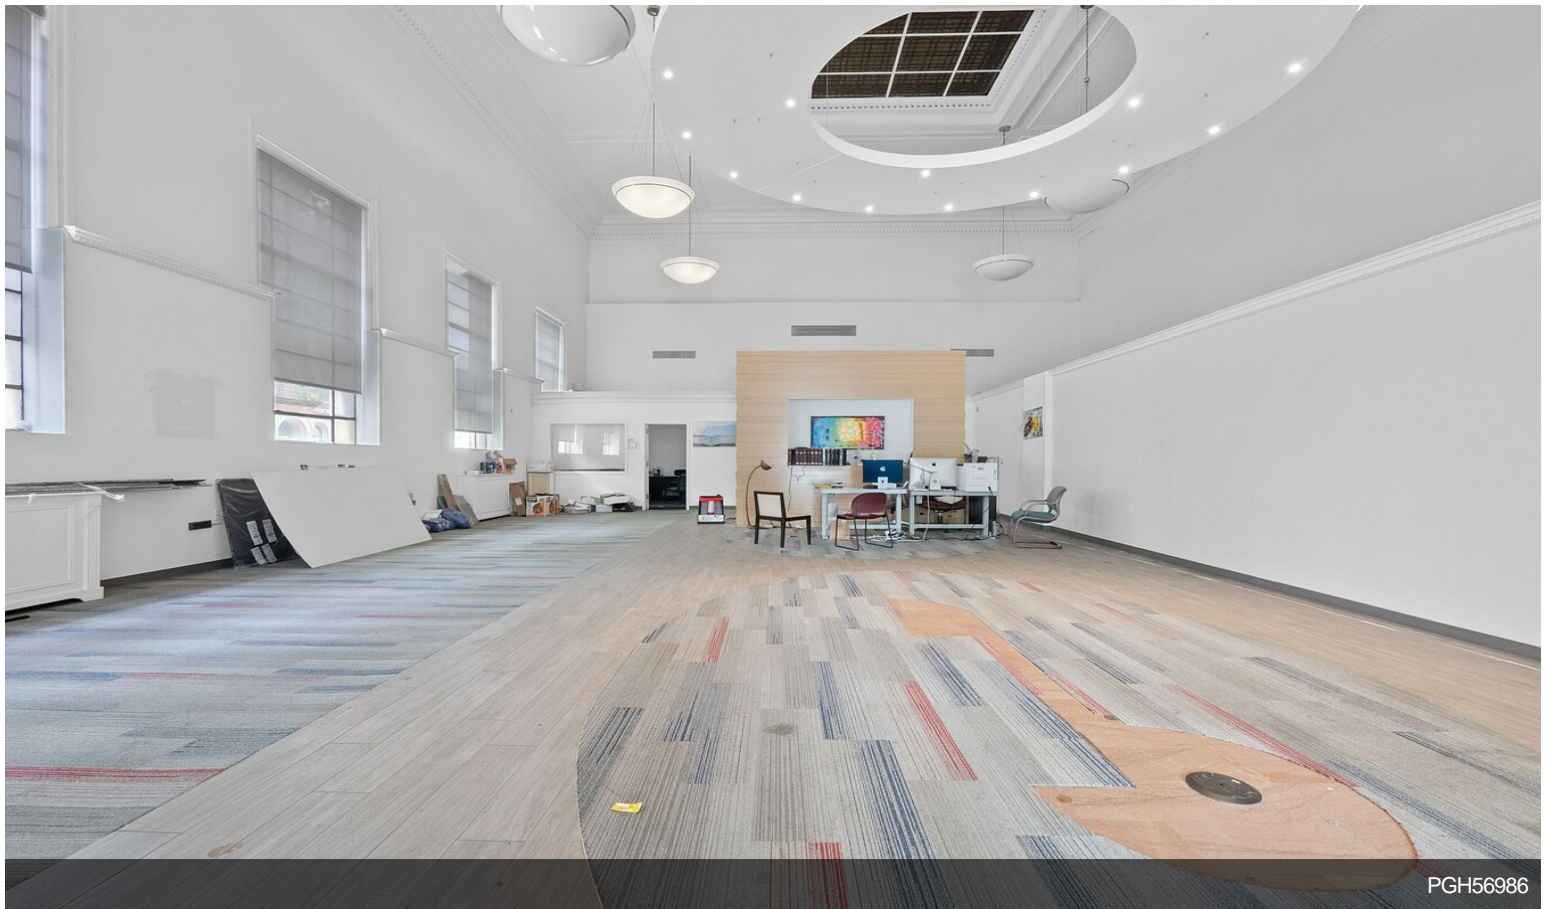

# 359 Central Ave

Upon Request

Beautiful old bank building featuring a large ground level space and a mezzanine space. Located on a corner of the main retail artery of Jersey City Heights. 5,000 SqFt on the ground level with a 4,000 SqFt mezzanine to be built. Call for ground level and mezzanine level pricing. Spaces are divisible....

- High visibility corner
- Main retail strip
- Rare exterior and interior aesthetics

Rental Rate:	Upon Request
Property Type:	Retail
Property Subtype:	Bank
Gross Leasable Area:	8,139 SF
Year Built:	1915
Walk Score ®:	98 (Walker's Paradise)
Transit Score ®:	70 (Excellent Transit)
Rental Rate Mo:	Upon Request

## 1st Floor

Space Available	5,000 SF
Rental Rate	Upon Request
Date Available	Now
Service Type	Negotiable
Space Type	Relet
Space Use	Retail
Lease Term	10 - 15 Years

Please call for ground level pricing and mezzanine level pricing. There will be a 4,000 Sq Ft mezzanine built for second floor occupancy. Previously occupied by a national bank. The space features massive ceilings, great dimensions and two main access points. The well aged detailed ceilings and facade gives the space a rare attraction. The building sits on a high visibility corner on the main retail artery of Jersey City Heights.

# Property Photos