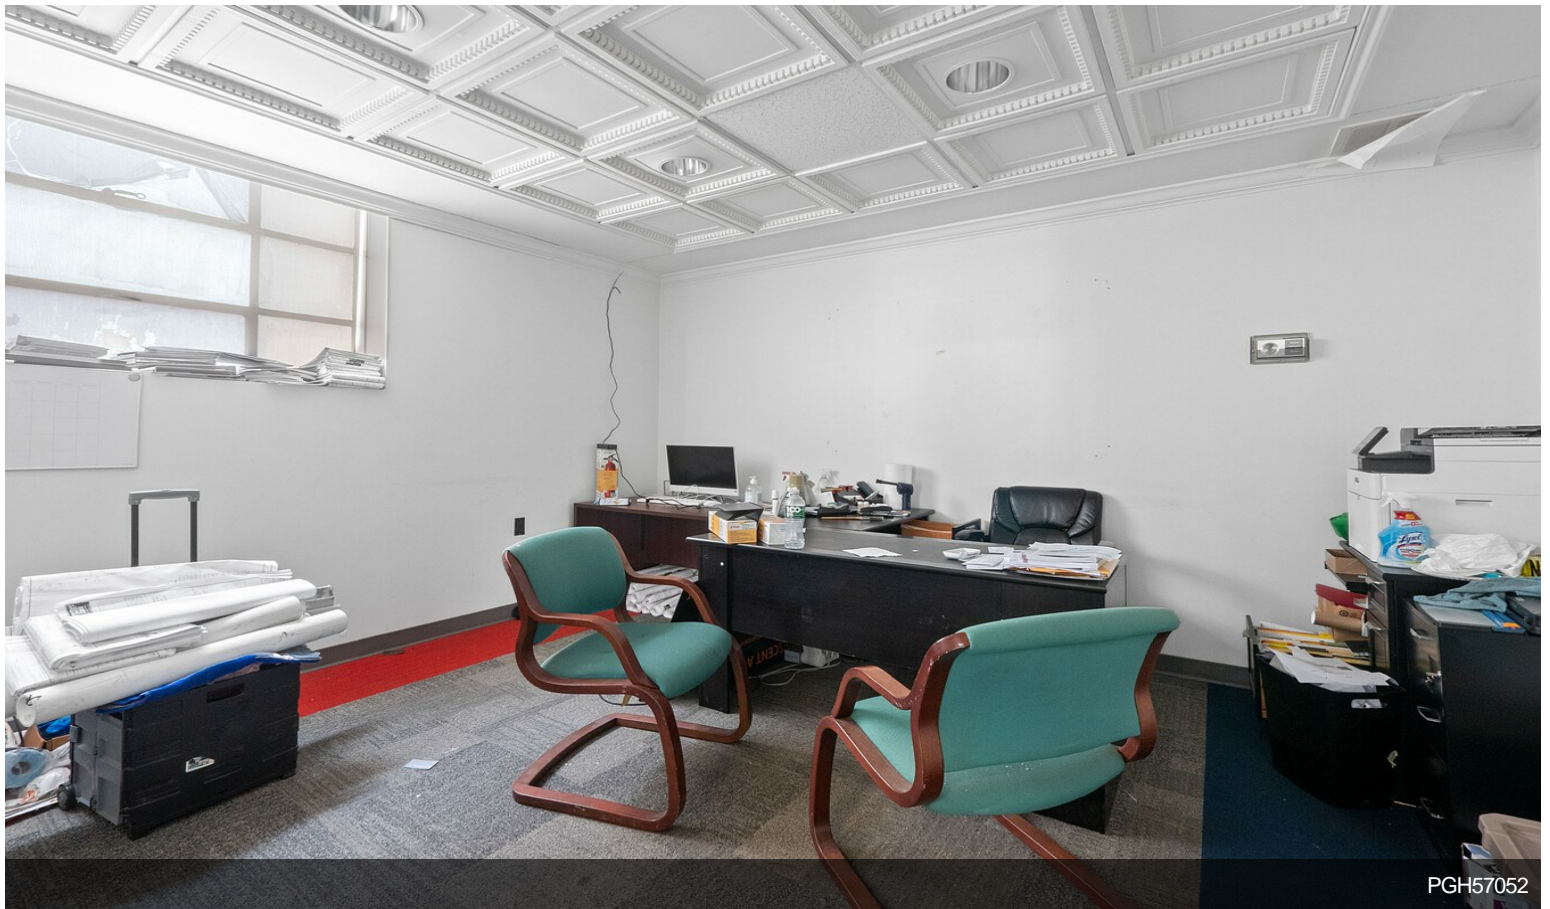

Property Photos

PGH56981

PGH57052