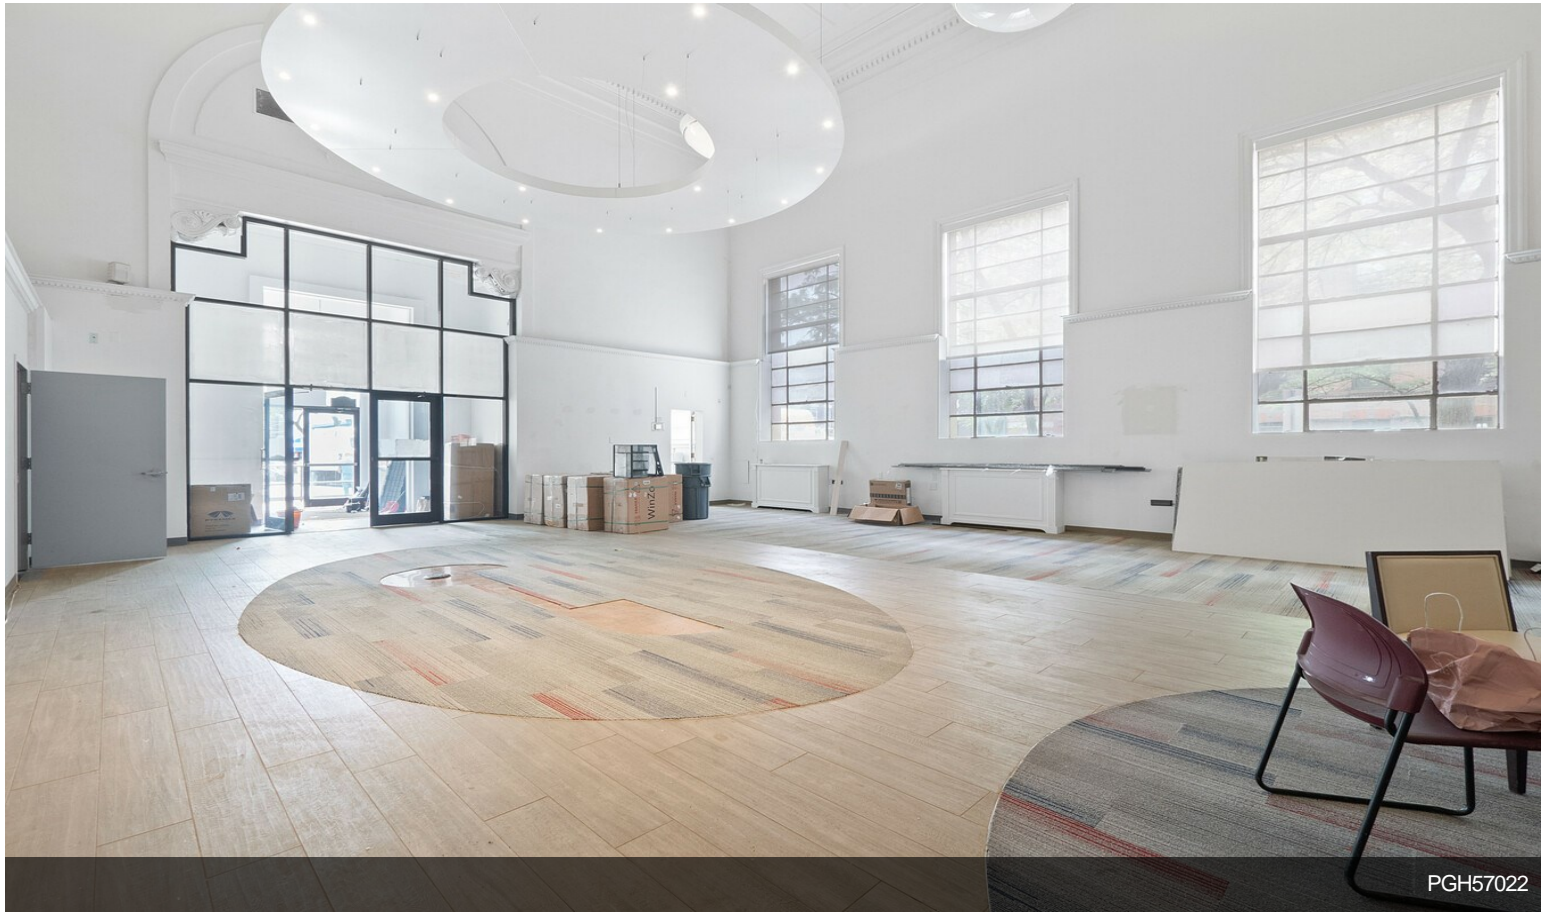

# 359 Central Ave

Upon Request

Beautiful old bank building featuring a large ground level space and a mezzanine space. Located on a corner of the main retail artery of Jersey City Heights. 5,000 SqFt on the ground level with a 4,000 SqFt mezzanine to be built. Call for ground level and mezzanine level pricing. Spaces are divisible....

- High visibility corner
- Main retail strip
- Rare exterior and interior aesthetics

Rental Rate:	Upon Request
Property Type:	Retail
Property Subtype:	Bank
Gross Leasable Area:	8,139 SF
Year Built:	1915
Walk Score ®:	98 (Walker's Paradise)
Transit Score ®:	70 (Excellent Transit)
Rental Rate Mo:	Upon Request

## 1st Floor

Space Available	5,000 SF
Rental Rate	Upon Request
Date Available	Now
Service Type	Negotiable
Space Type	Relet
Space Use	Retail
Lease Term	10 - 15 Years

Please call for ground level pricing and mezzanine level pricing. There will be a 4,000 Sq Ft mezzanine built for second floor occupancy. Previously occupied by a national bank. The space features massive ceilings, great dimensions and two main access points. The well aged detailed ceilings and facade gives the space a rare attraction. The building sits on a high visibility corner on the main retail artery of Jersey City Heights.

# Property Photos