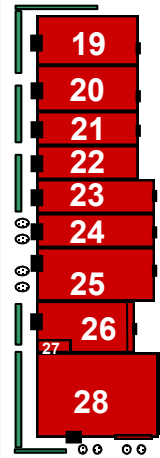

# FLATWOODS • CENTER •

304-402-6700  
greg@flatwoods.com

South to Charleston, WV

INTERSTATE  
79

DESTINATION  
EXIT 67  
1-79  
FLATWOODS

North to Clarksburg, WV

	Name	Sq. Feet
1	WV DMV	6720
2	Mountaineer Food Bank	4620
3	Urgent Care Xpress	4444
4	Community Care	3634
5	Community Care	2520
6	Community Care	2688
7	El Gallo Mexican Restaurant	2688
8-9	Fresenius Dialysis Center	7360
10A	Genesis	425
10-11	China Buffet	4000
12	Restrooms	
13	Restrooms	
14	Available	3360
15	Community Care	3066
16	Mr. Smoke	3066
17	L'eggs/Hanes/Bali	5600
18	Famous Footwear	5100
19	United Summit Center	2440
20	Diamond Nail	1475
21	Clear Mountain Bank	1464
22	Available	1800
23	Tools & More!	3200
24	Office	3360
25	Available	8700
26	Everything Fiesta	4929
27	Restrooms	
28	Available	12,000