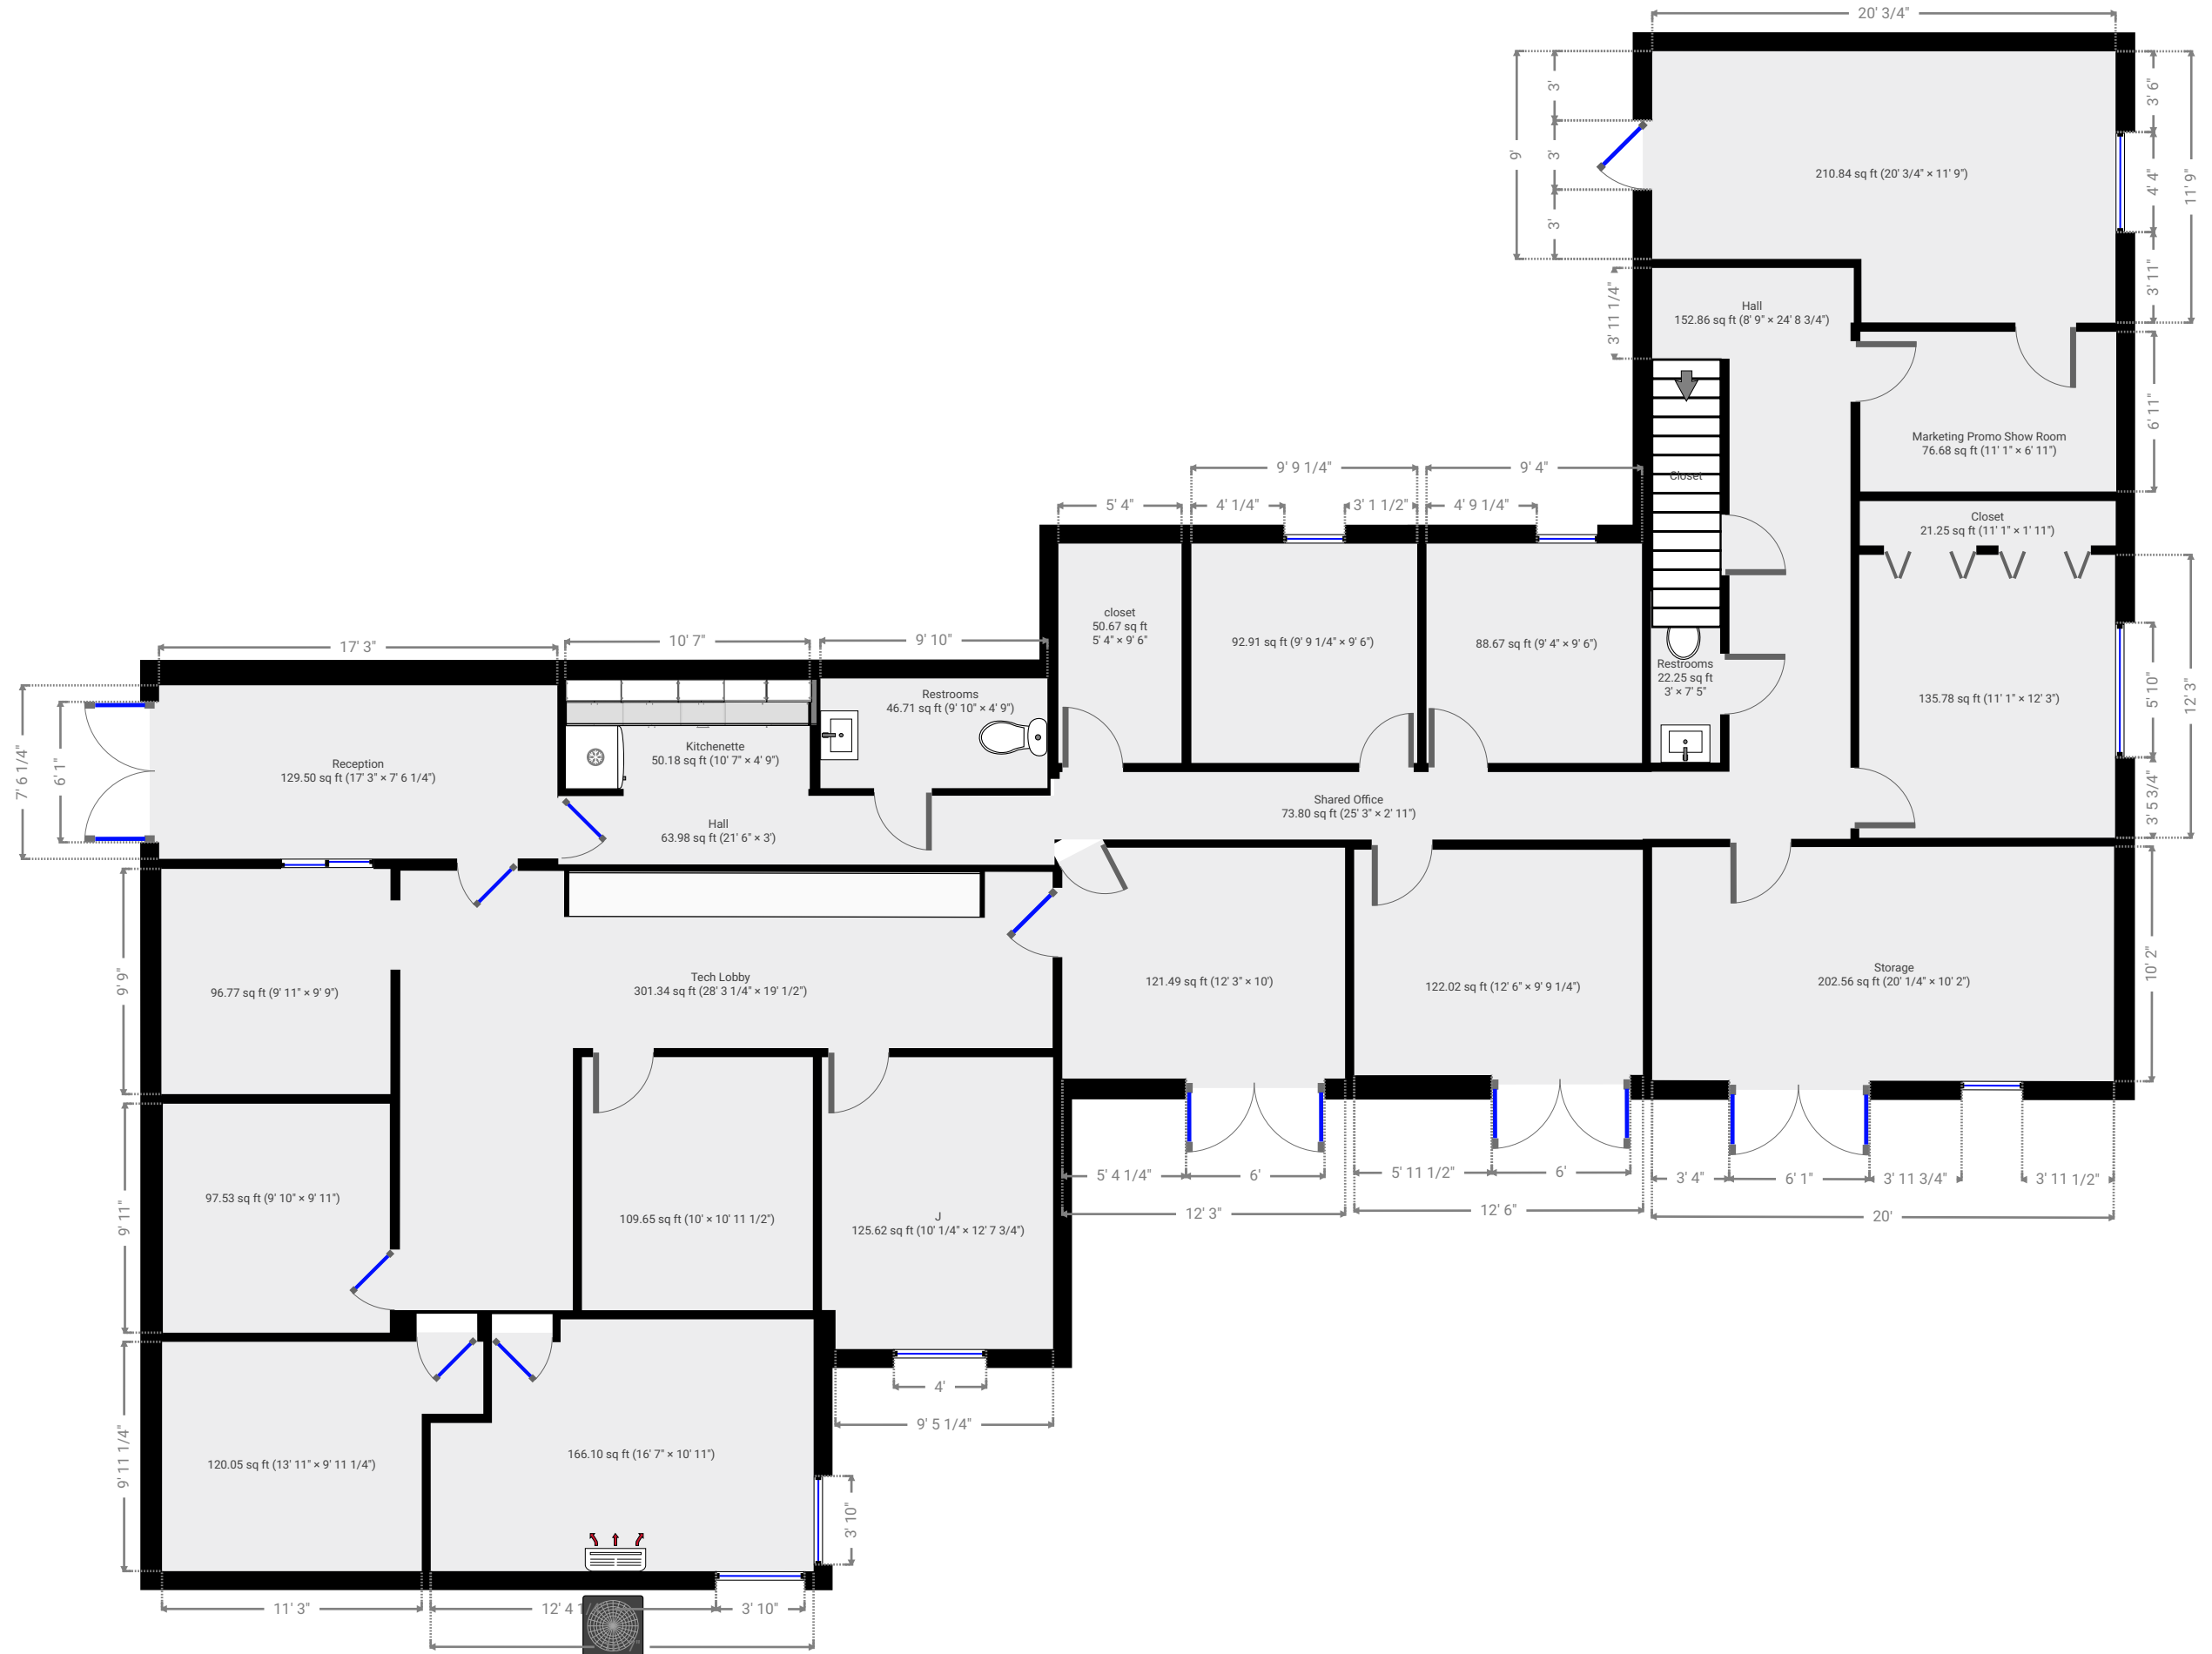

**CREATED ON**  
2022-03-30

**LOCATION**  
21859 SR 54  
33549 lutz  
fl

**DETAILS**  
Total area: 4044.37 sq ft  
Living area: 4011.22 sq ft  
Floors: 2  
Rooms: 19

THIS FLOORPLAN IS PROVIDED WITHOUT WARRANTY OF ANY KIND. SENSOPIA DISCLAIMS ANY WARRANTY INCLUDING, WITHOUT LIMITATION, SATISFACTORY QUALITY OR ACCURACY OF DIMENSIONS.

**Main Building**

CREATED ON  
2022-03-30

LOCATION  
21859 SR 54  
33549 lutz  
fl

DETAILS  
Total area: 3821.80 sq ft  
Living area: 3783.65 sq ft  
Floors: 2  
Rooms: 15

THIS FLOORPLAN IS PROVIDED WITHOUT WARRANTY OF ANY KIND. SENSOPIA DISCLAIMS ANY WARRANTY INCLUDING, WITHOUT LIMITATION, SATISFACTORY QUALITY OR ACCURACY OF DIMENSIONS.