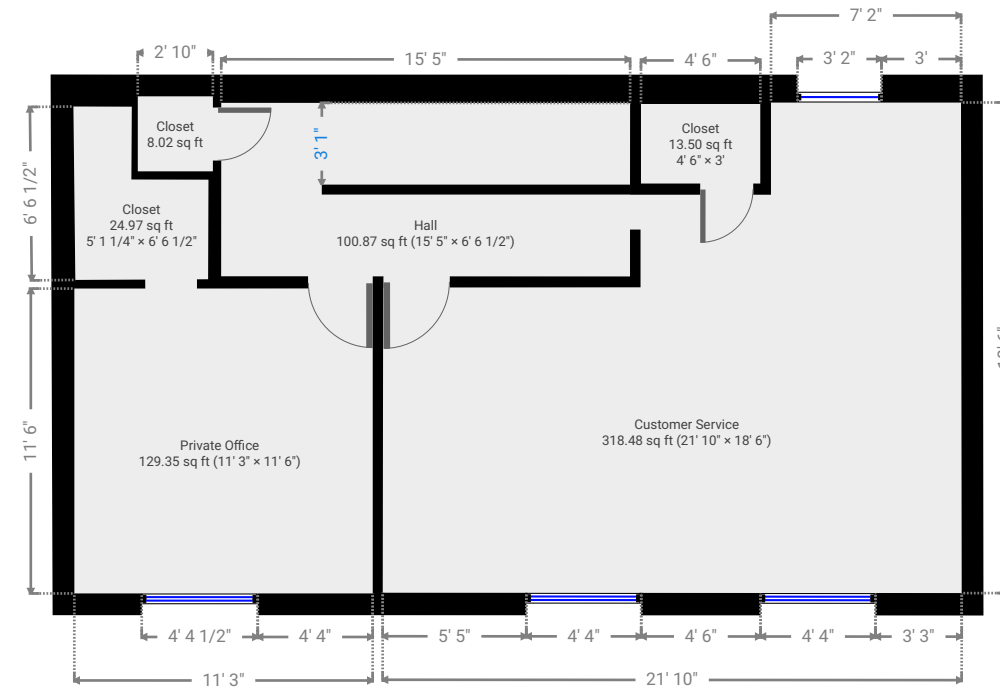

**CREATED ON**  
2022-03-30

**LOCATION**  
21859 SR 54  
33549 lutz  
fl

**DETAILS**  
Total area: 4044.37 sq ft  
Living area: 4011.22 sq ft  
Floors: 2  
Rooms: 19

THIS FLOORPLAN IS PROVIDED WITHOUT WARRANTY OF ANY KIND. SENSOPIA DISCLAIMS ANY WARRANTY INCLUDING, WITHOUT LIMITATION, SATISFACTORY QUALITY OR ACCURACY OF DIMENSIONS.

**Main Building**

CREATED ON  
2022-03-30

LOCATION  
21859 SR 54  
33549 lutz  
fl

DETAILS  
Total area: 3821.80 sq ft  
Living area: 3783.65 sq ft  
Floors: 2  
Rooms: 15

THIS FLOORPLAN IS PROVIDED WITHOUT WARRANTY OF ANY KIND. SENSOPIA DISCLAIMS ANY WARRANTY INCLUDING, WITHOUT LIMITATION, SATISFACTORY QUALITY OR ACCURACY OF DIMENSIONS.