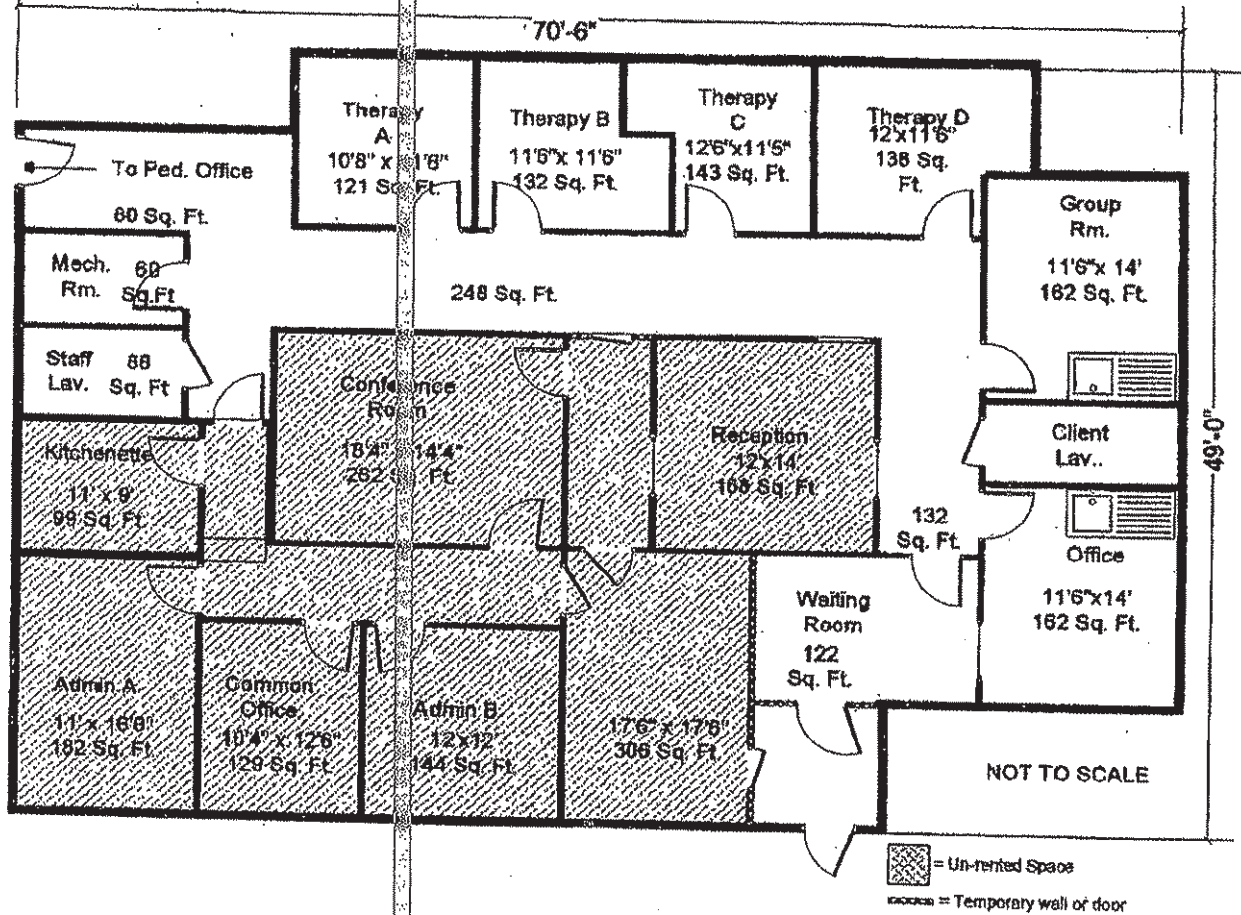

## Exhibit A

### Unit A-102, 120 Park Lane Rd. New Milford, CT.

- Shaded areas not included in this lease.
- Lease inclusive of 1685 Sq. Ft. of the overall 3450 Sq. Ft. of Unit A-102.
- 187 Sq. Ft. of common area space for total lease space 1872 Sq. Ft.
- "Group Room" to have vinyl composite floor tile
- Vestibule added to facilitate separate entry to un-leased area.