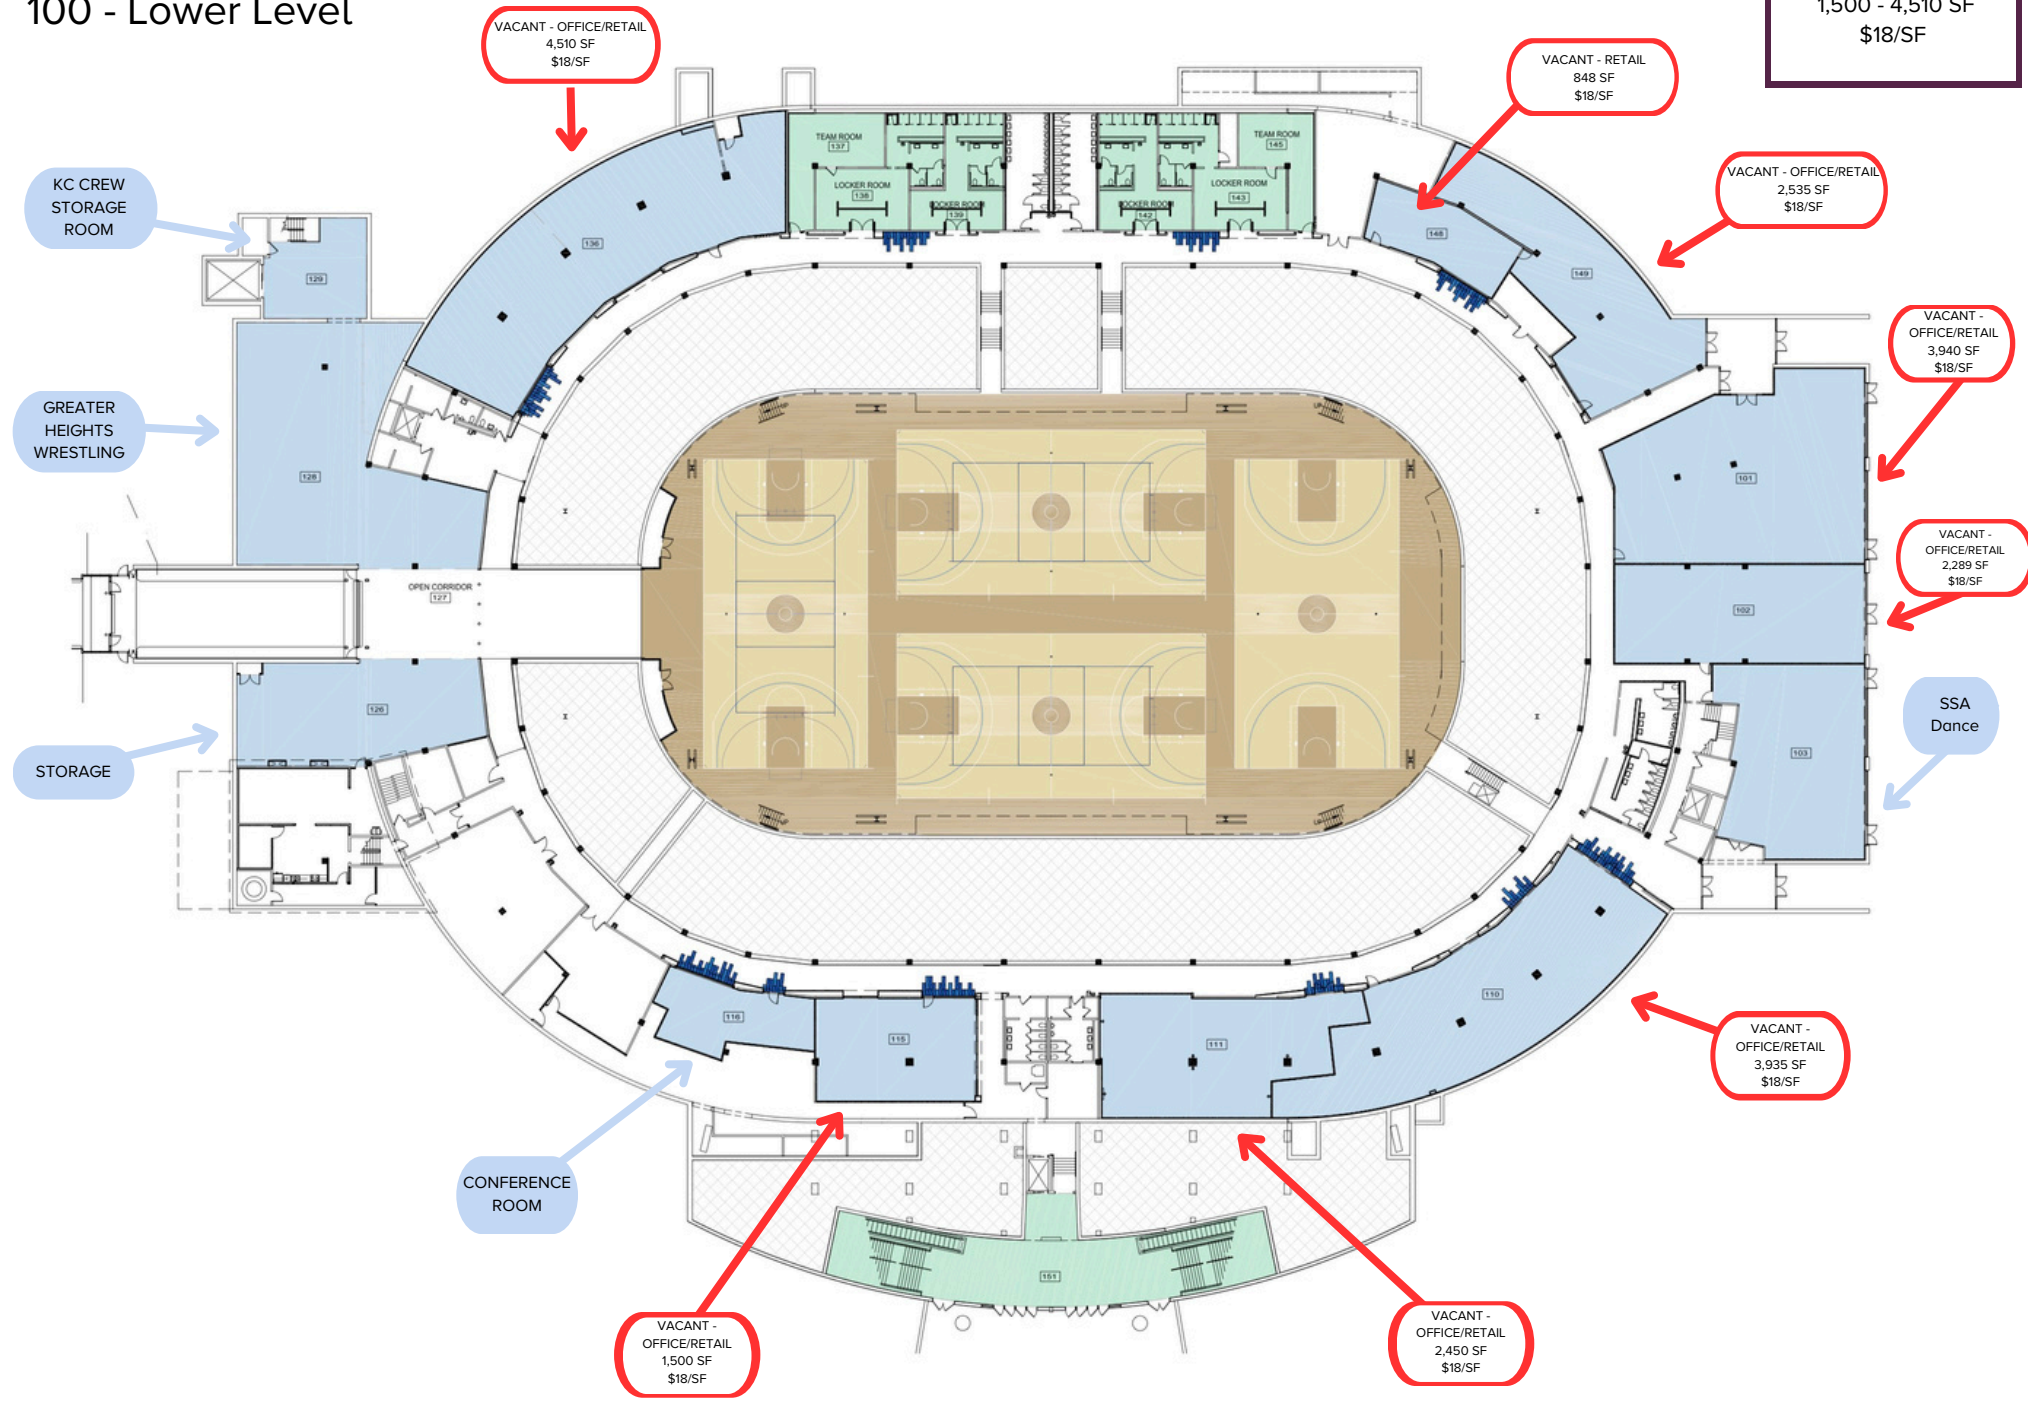

FLOOR PLANS

100 - Lower Level

FLOOR PLANS

200 - Main Concourse

VACANT - OFFICE
273 SF
\$500/MONTH

<u>Private Office Suites</u>
211 - 273 SF \$25/SF
<u>Office/Retail Suites</u>
460 - 1,632 SF \$20/SF

FLOOR PLANS

300 - Event Level