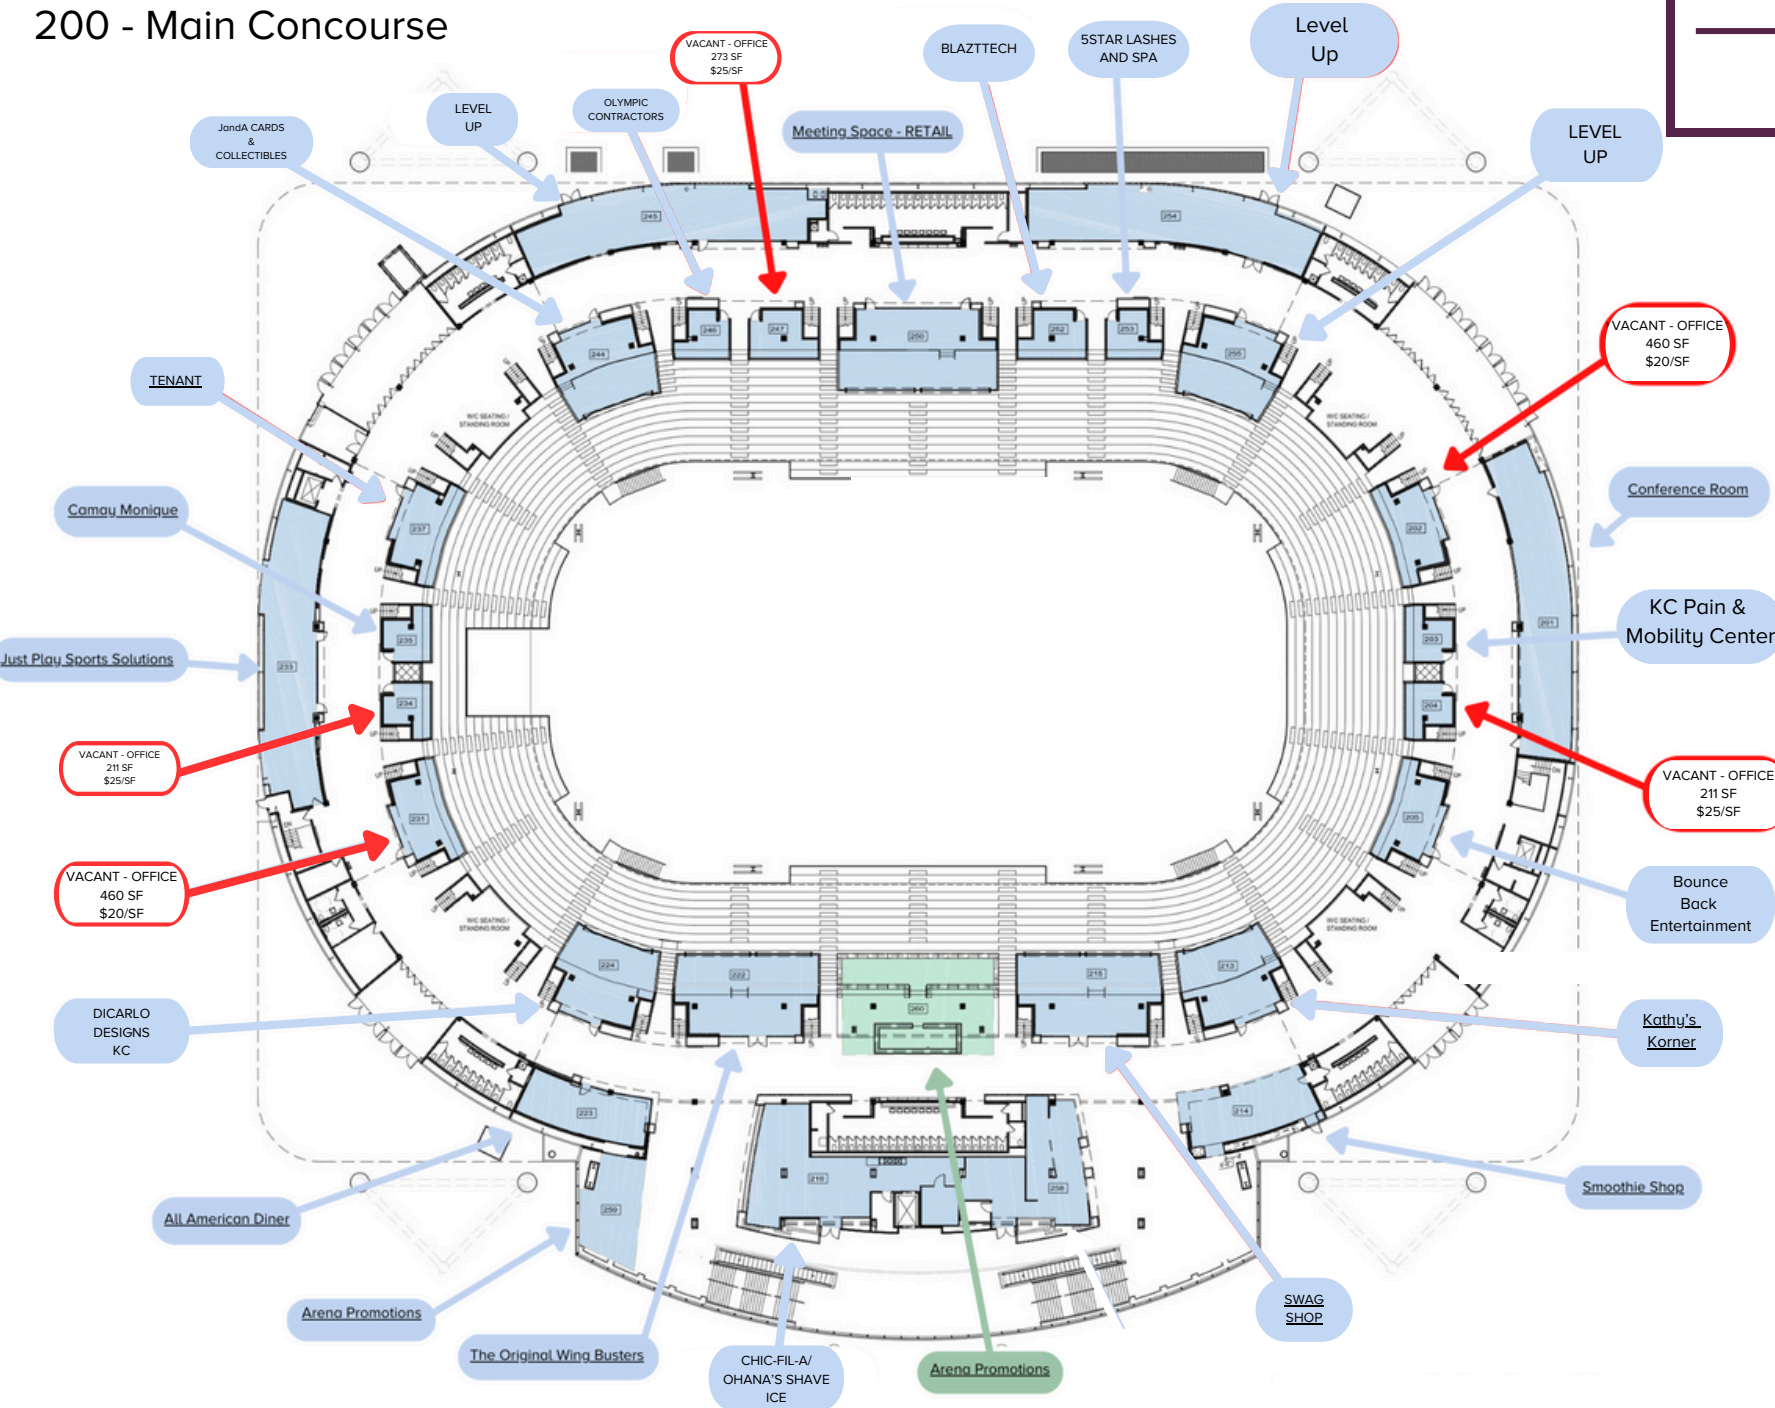

FLOOR PLANS

100 - Lower Level

FLOOR PLANS

200 - Main Concourse

VACANT - OFFICE
273 SF
\$500/MONTH

<u>Private Office Suites</u>
211 - 273 SF \$25/SF
<u>Office/Retail Suites</u>
460 - 1,632 SF \$20/SF

FLOOR PLANS

300 - Event Level