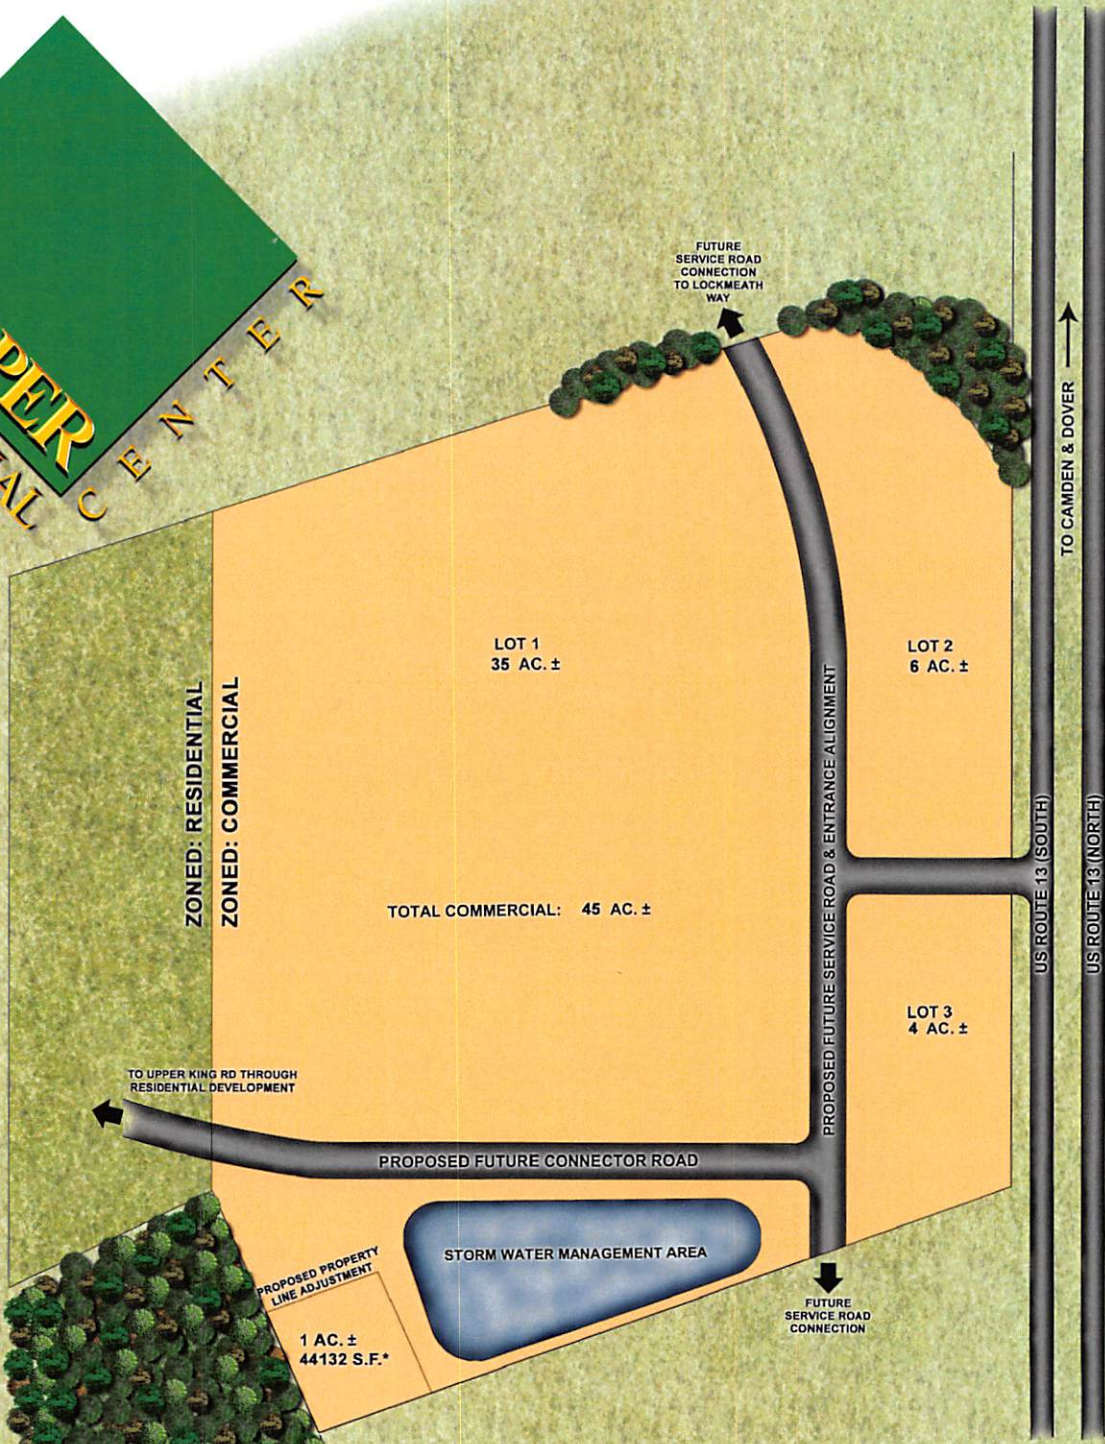

COOPER COMMERCIAL CENTER

Burns & Ellis
REALTORS®

302-674-4220
contact: Tom Burns

coopercommercialcenter.com

Cooper Commercial Center

Population	5 miles	10 miles	25 miles
2000 (census)	48,335	91,616	197,042
2005 (estimated)	52,016	99,370	216,298
2010 (projected)	56,072	107,774	236,625

Household Income

2005 (estimated)	$58,499	$57,135	$56,912

source: CLARITAS INC.