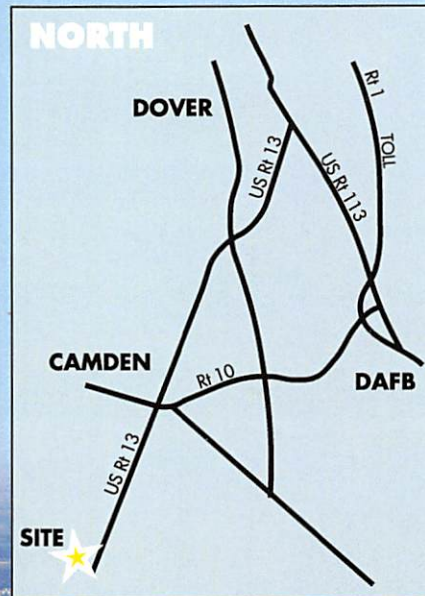

COOPER COMMERCIAL CENTER

Dover

Camden

Super Walmart

Lowes

Delaware State Police Troop 3

Site

Dover Air Force Base

Commercial

Cooper Commercial Center

Located in Central Delaware within the town limits of Camden, just 4 miles south of Dover, the state capital. This site is conveniently situated on US Route 13, a major dual highway which extends throughout the entire state.