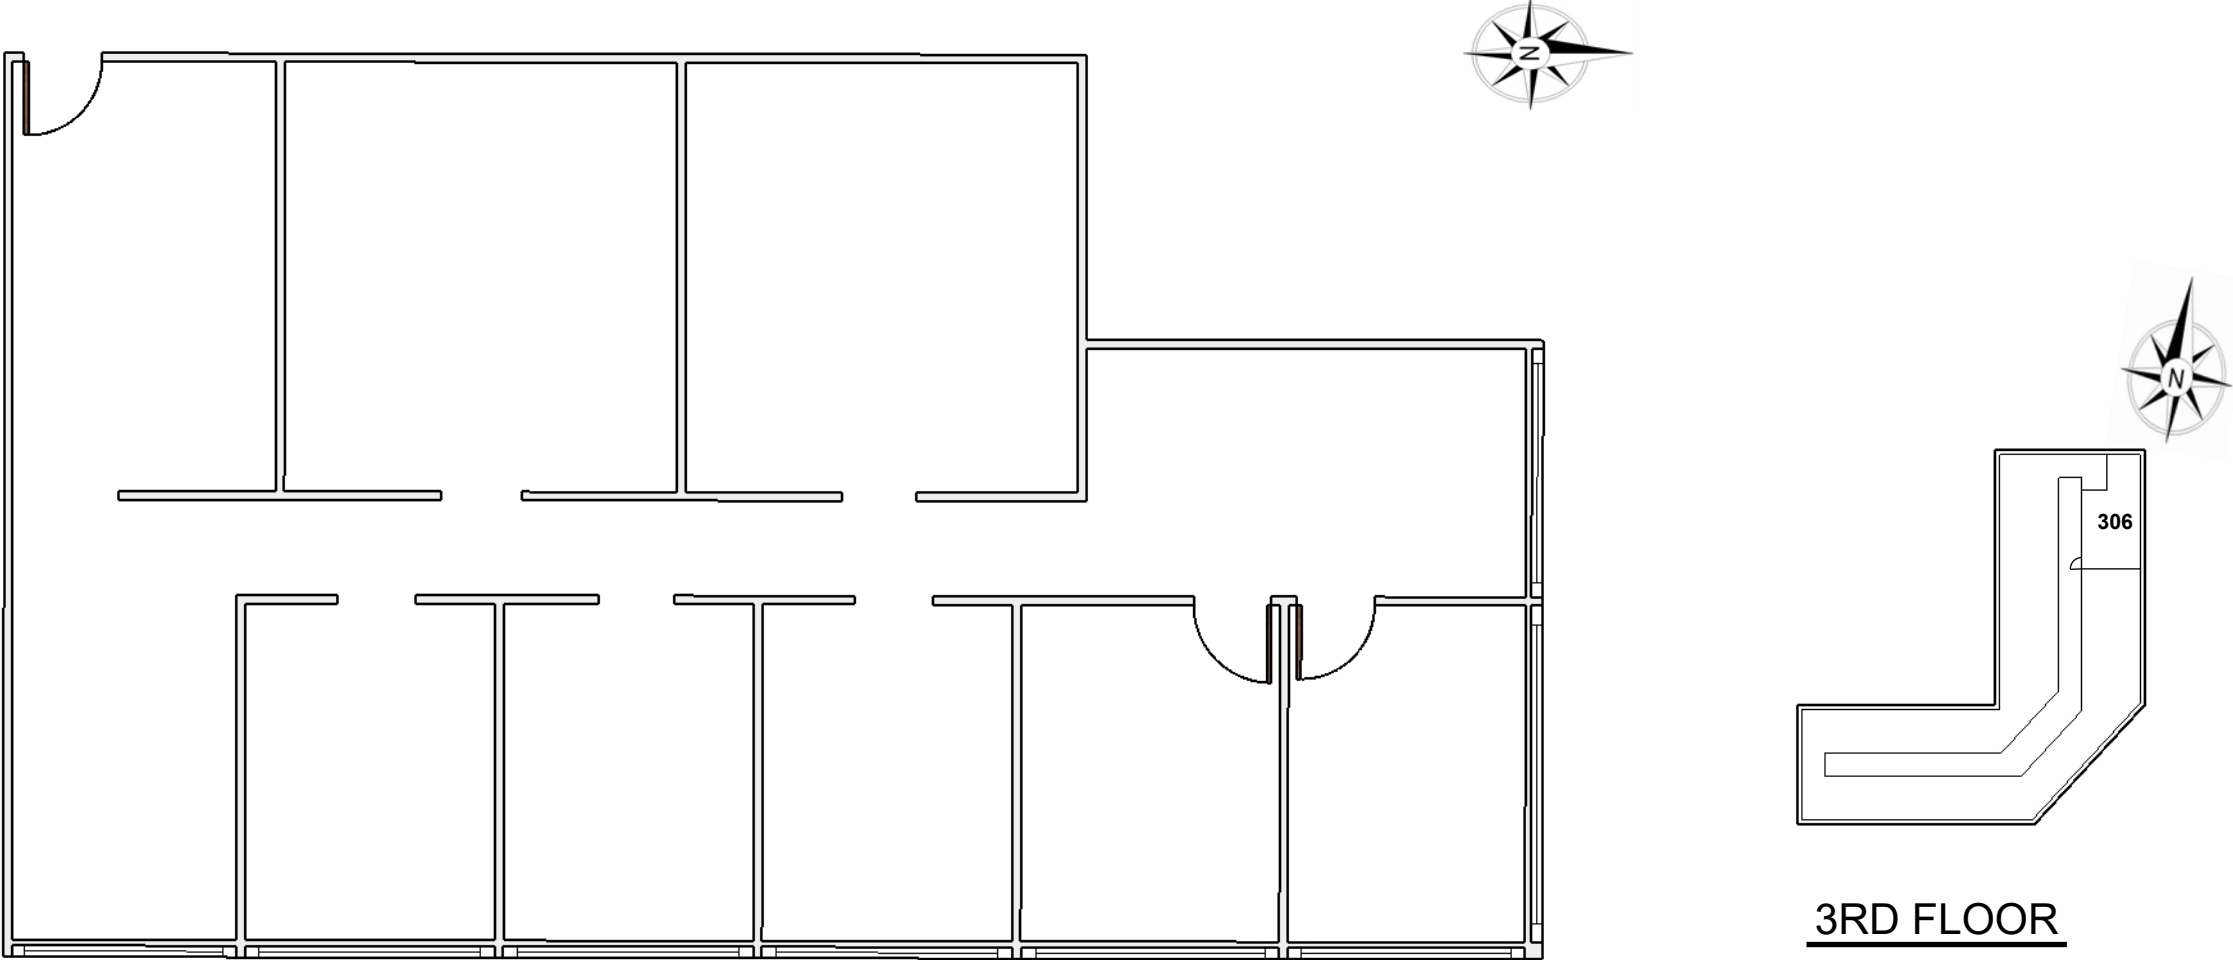

ONE FOREST CENTRE

11615 FOREST CENTRAL DR
DALLAS, 75243

SUITE 306

RSF: 2183
05/08/2022

CLOISTER PROPERTIES LLC

LEASING CONTACT:
(972)-922-4582
WWW.ONEFORESTCENTRE.COM