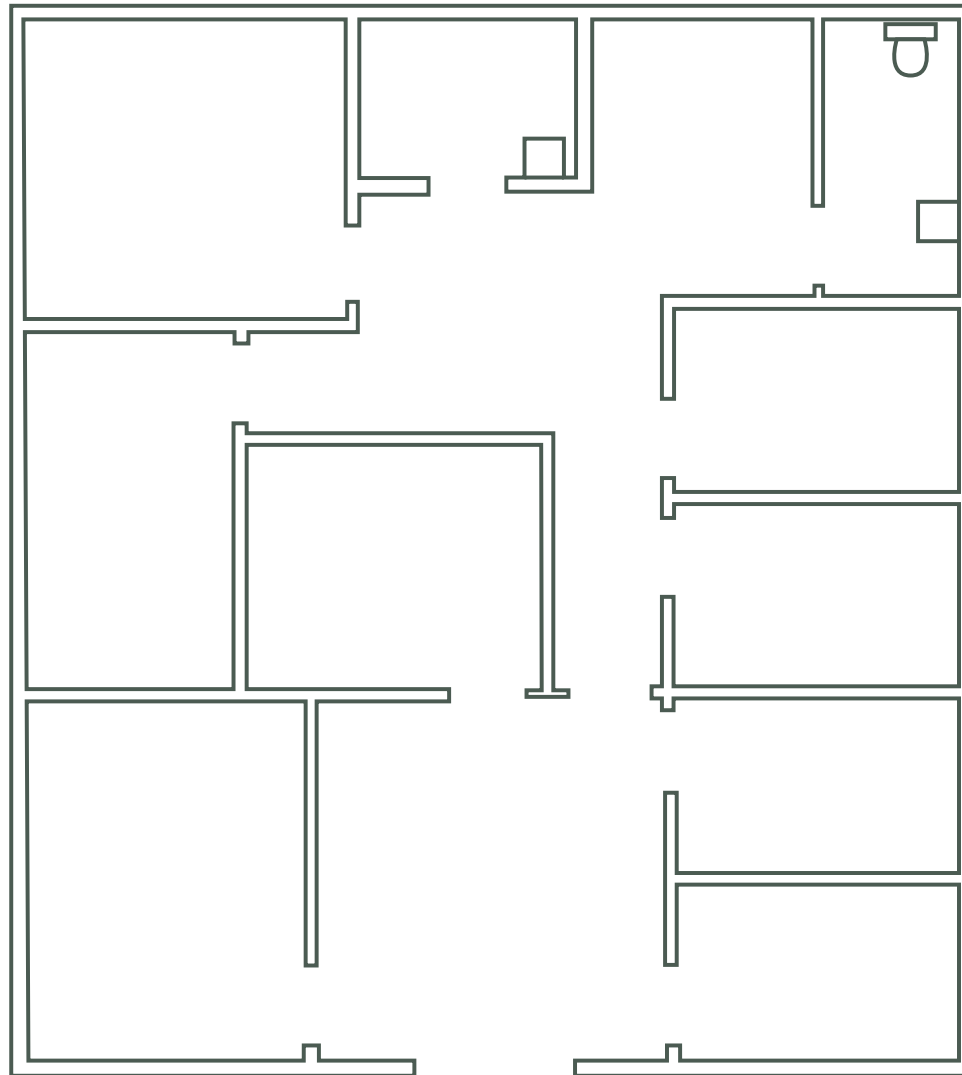

Property Type: Office/Retail/Healthcare

Available Date: Now

Zoning: OV-COM, SCC

Space: Medical Office

FLOOR PLAN

1,400 SF | FOR LEASE

158 BELLE FOREST CIRCLE // NASHVILLE, TN 37221

AREA MAP