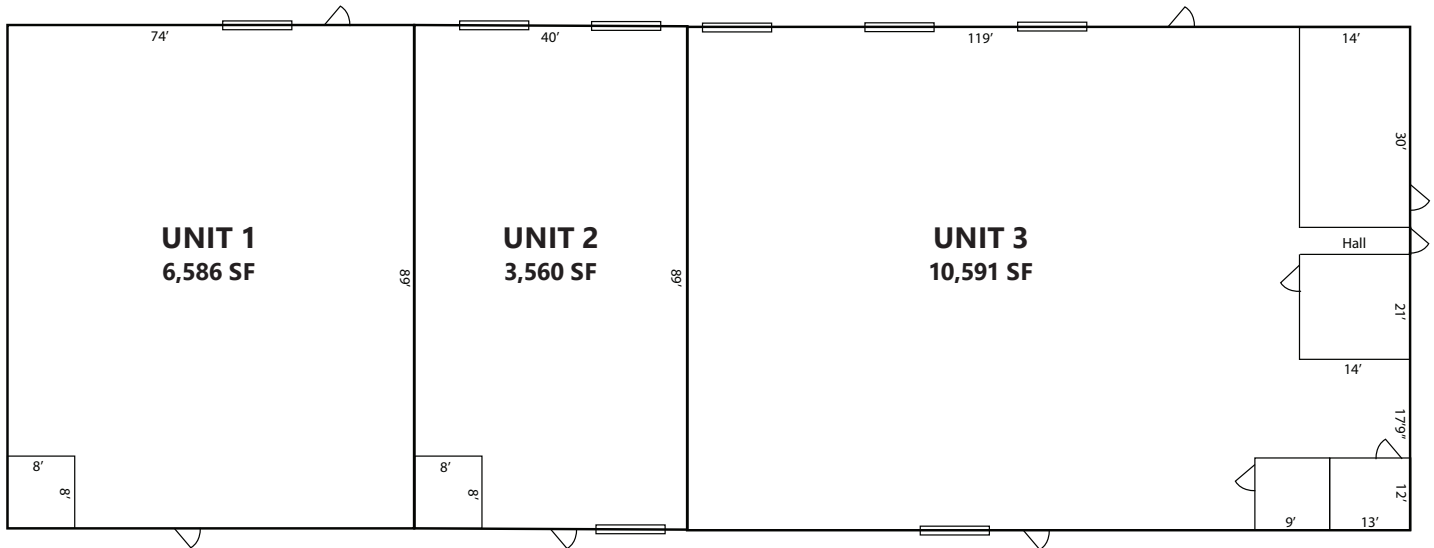

Property Type:	Industrial
Cross Streets:	Across from Lexington Water Tower
Total Square Footage:	20,737
Minimum Square Footage:	3,690
Maximum Square Footage:	20,737
Parcel Size:	10.0 Acres
Year Built:	1980
Zoning:	Central Business District
Parking Spaces:	Ample
Power:	Heavy
Ceiling Height:	12'
Lease Rate:	\$4/SF plus utilities
Lease Type:	Gross

Offices in Sterling Heights and Port Huron to serve you  
586.254.0900 • www.pilotpg.com

**FLOORPLAN**

**UNIT 1:**

- (1) Overhead door - 9' x 10'
- (1) Bath
- Heavy Power

**UNIT 2:**

- (3) Overhead doors - 9' x 10'
- (1) Bath
- (3) Window A/C