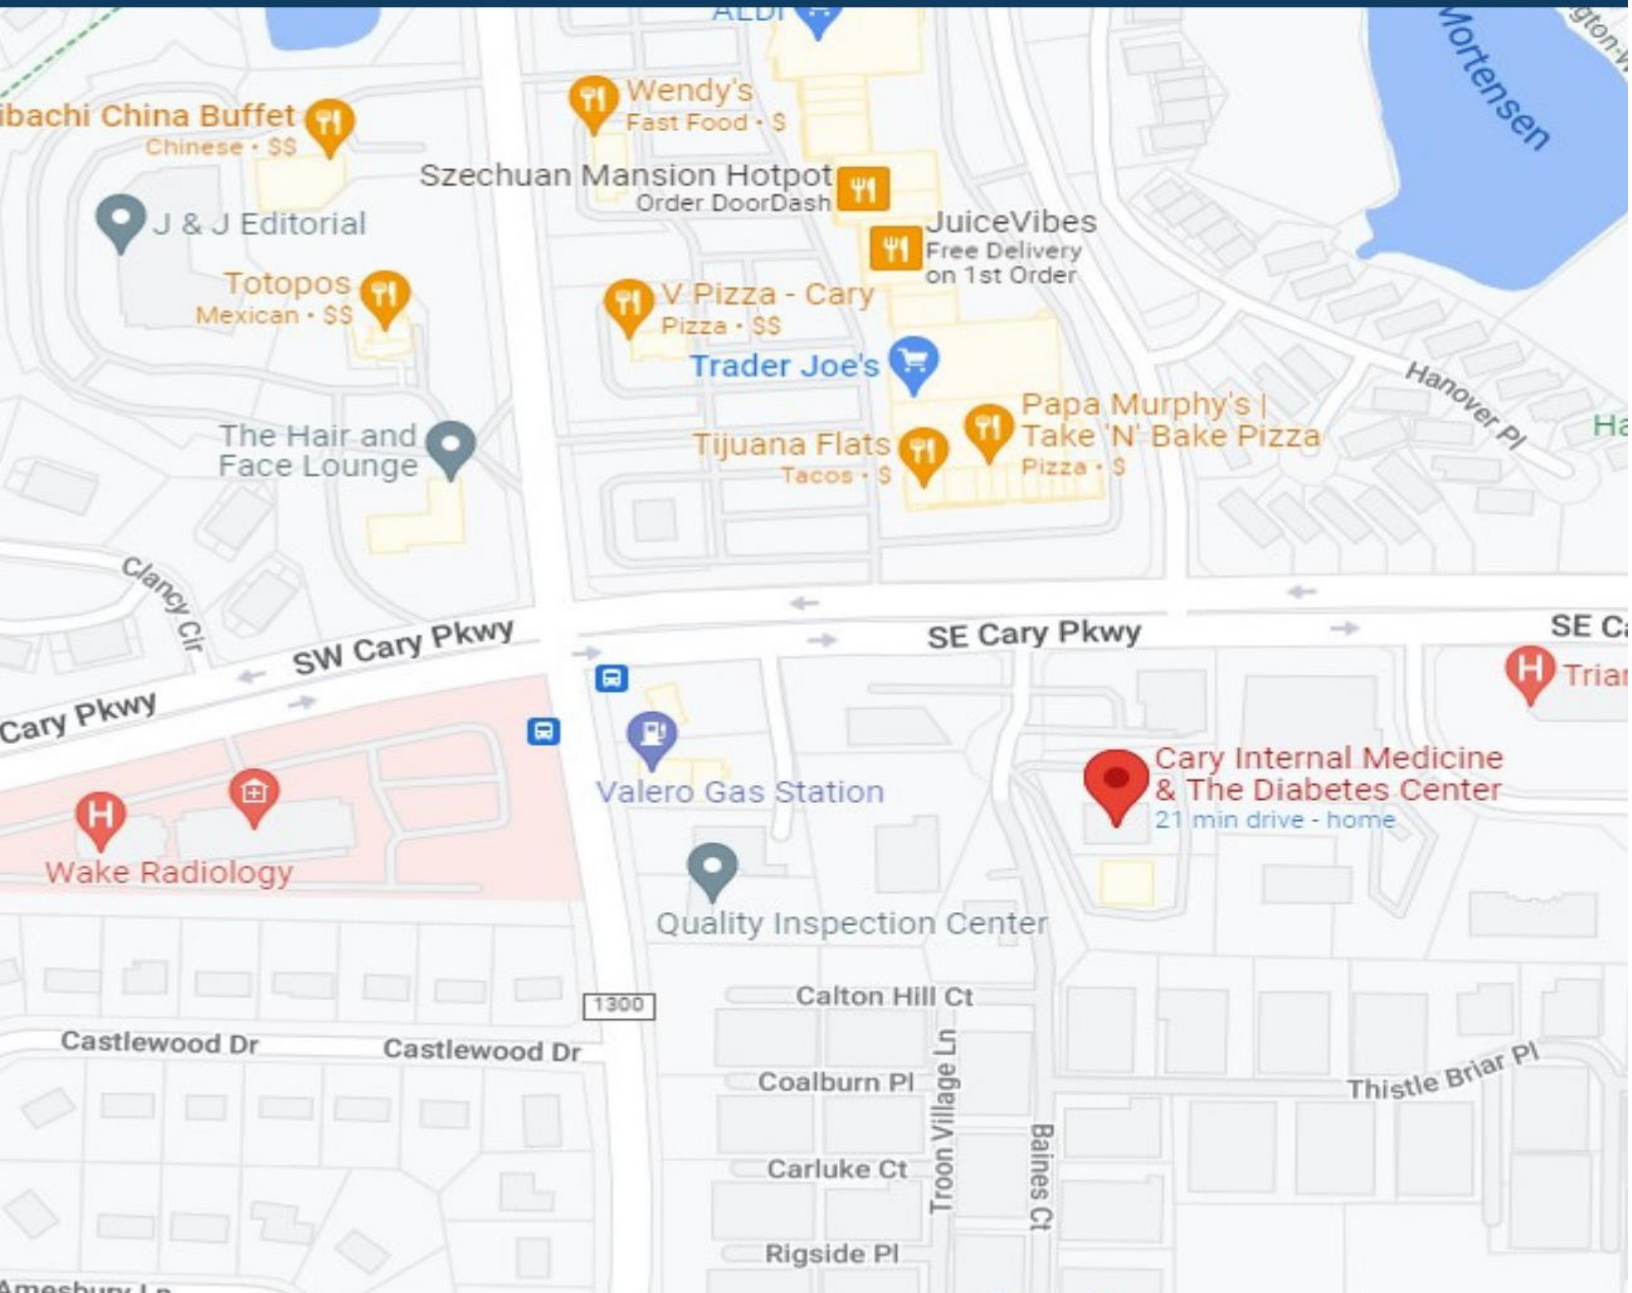

REAL ESTATE FOR LEASE

103 BAINES CT.,
CARY, NC

LOCATION! LOCATION! LOCATION!

This prime Cary medical office building is ideal for a multi-provider primary or satellite office. Freshly painted and professionally cleaned - ready to be occupied!

- ✓ Upto 4 exam rooms available
- ✓ Quest Diagnostics is located in the building
- ✓ Internal Restroom
- ✓ Plenty of storage space

☎ 919-752-7284
 ☎ 910-322-0591 Cell
 ✉ Sonia@SaviREGroup.com

103 BAINES CT., CARY NC

MEDICAL OFFICE SPACE IN PRISTINE CARY LOCATION!

- Next door to Wake Radiology Cary
- Across the street from Shoppes at Kildaire
- At the corner of SW Cary Pkwy and Kildaire Farm Rd