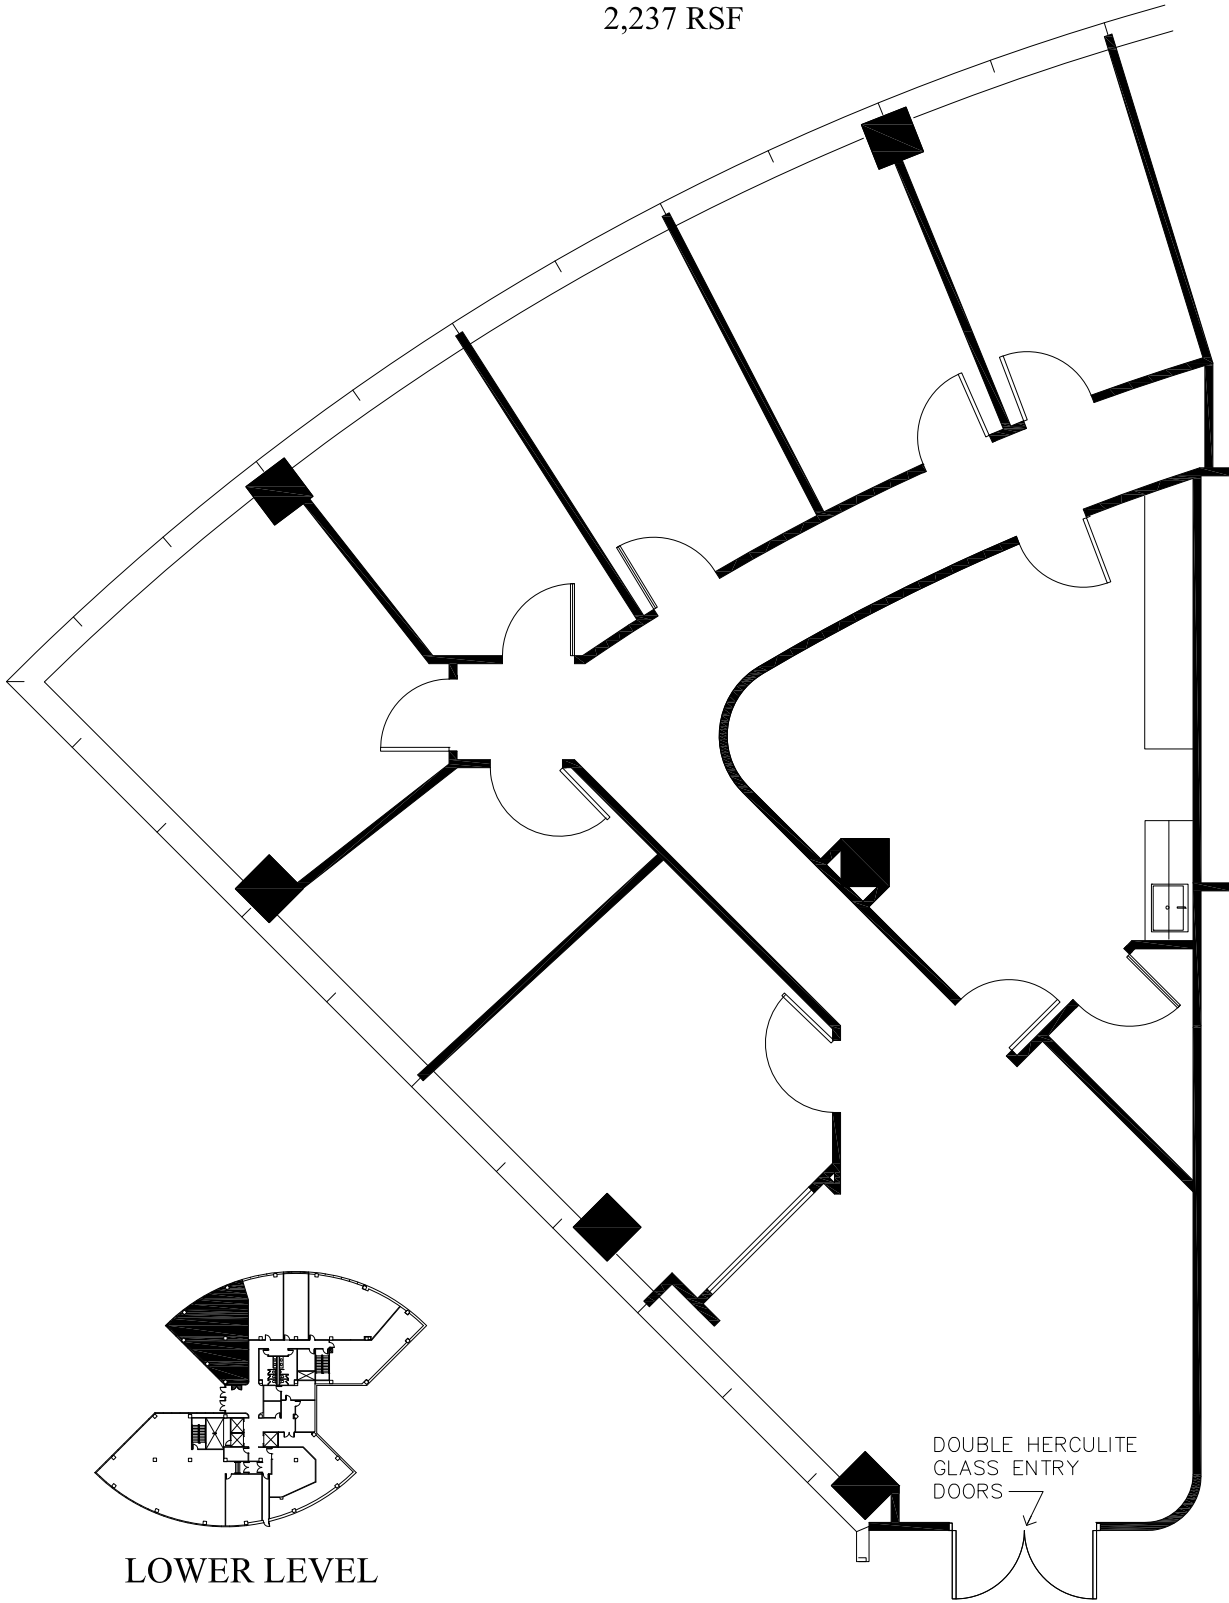

SPRING VALLEY CENTER

5220 Spring Valley Road, Dallas, Texas

SUITE LL20
2,237 RSF

LOWER LEVEL

Scale: 1/8"=1'-0"

All dimensions and square footages are approximate.

March 9, 2022

THOMPSON CONSULTING SERVICES, INC.