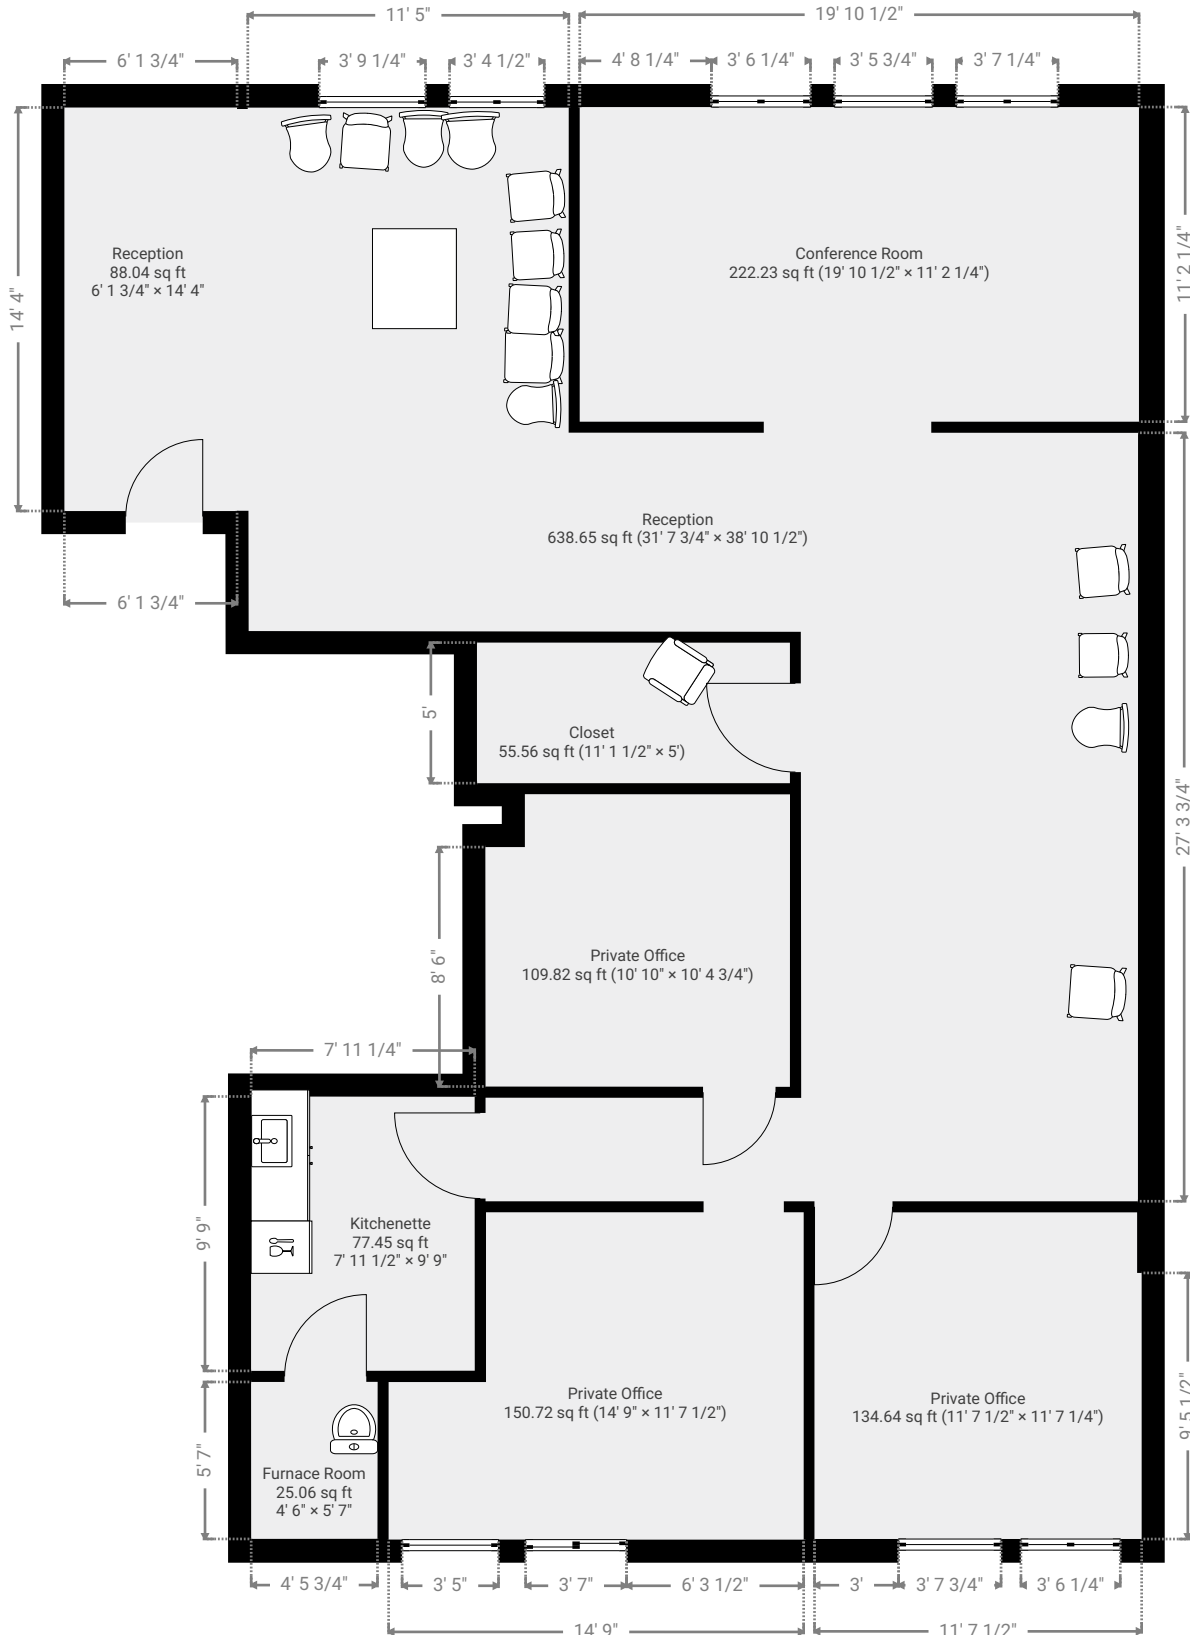

My New Project

522 New Jersey 18, 08816 East Brunswick, New Jersey, US
 TOTAL AREA: 1726.59 sq ft • LIVING AREA: 1726.59 sq ft • FLOORS: 1 • ROOMS: 9

▼ 2nd Floor

TOTAL AREA: 1726.59 sq ft • LIVING AREA: 1726.59 sq ft • ROOMS: 9

THIS FLOOR PLAN IS PROVIDED WITHOUT WARRANTY OF ANY KIND. SENSOPIA DISCLAIMS ANY WARRANTY INCLUDING, WITHOUT LIMITATION, SATISFACTORY QUALITY OR ACCURACY OF DIMENSIONS.

1:82