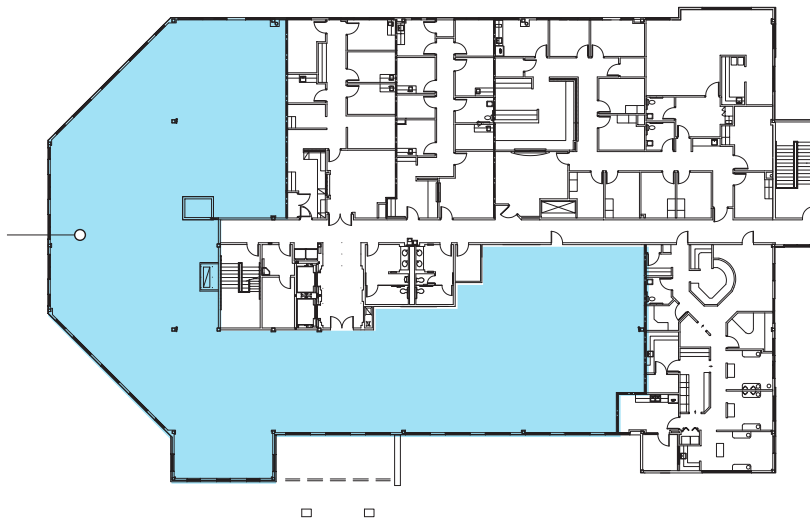

**METHODIST BOERN
MEDICAL CENTER**

134 Menger Springs | Boerne, Texas 78006

**Large Block
10,612 SF
Second Generation
Medical Space
Available For Lease**

**Class A Medical
Office Building in
Boerne, Texas**

**LEVEL
3**

Leased By

Allie Sledge

210.298.8512

allie.sledge@streamrealty.com

Valdrin Makolli

210.298.8513

valdrin.makolli@streamrealty.com

A Project Of

HCFD