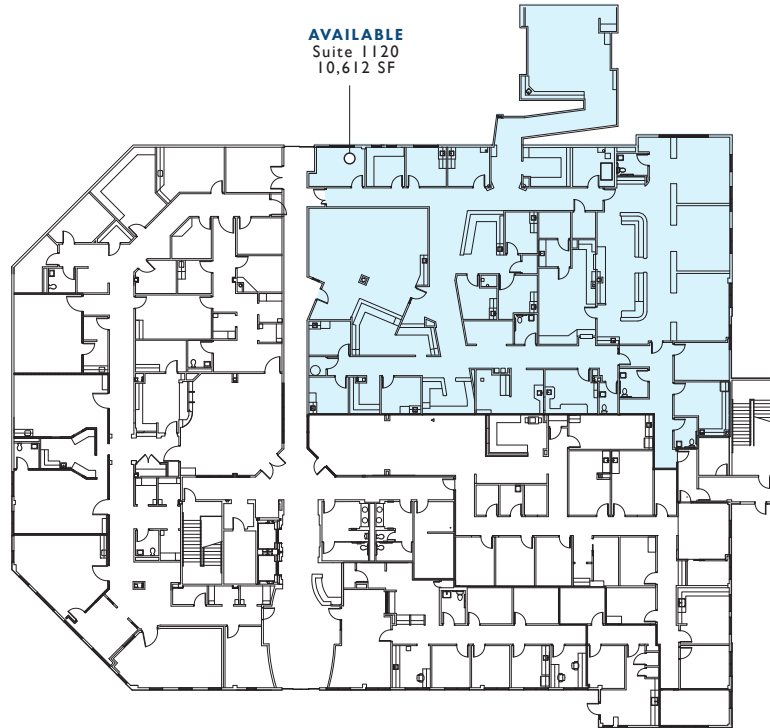

Availabilities

Suite 1120 - 10,612 SF
(2nd Gen Space)

Suite 1290 - 1,432 SF

Suite 1220 - 1,254 SF

Suite 1300 - 9,375 SF

Suite 1250 - 4,366 SF

Leased By

Allie Sledge

134 Menger Springs | Boerne, Texas 78006

Large Block
10,612 SF
Second Generation
Medical Space
Available For Lease

Class A Medical
Office Building in
Boerne, Texas

LEVEL

1

AVAILABLE
Suite 1120
10,612 SF

AVAILABLE
Suite 1220
1,254 SF