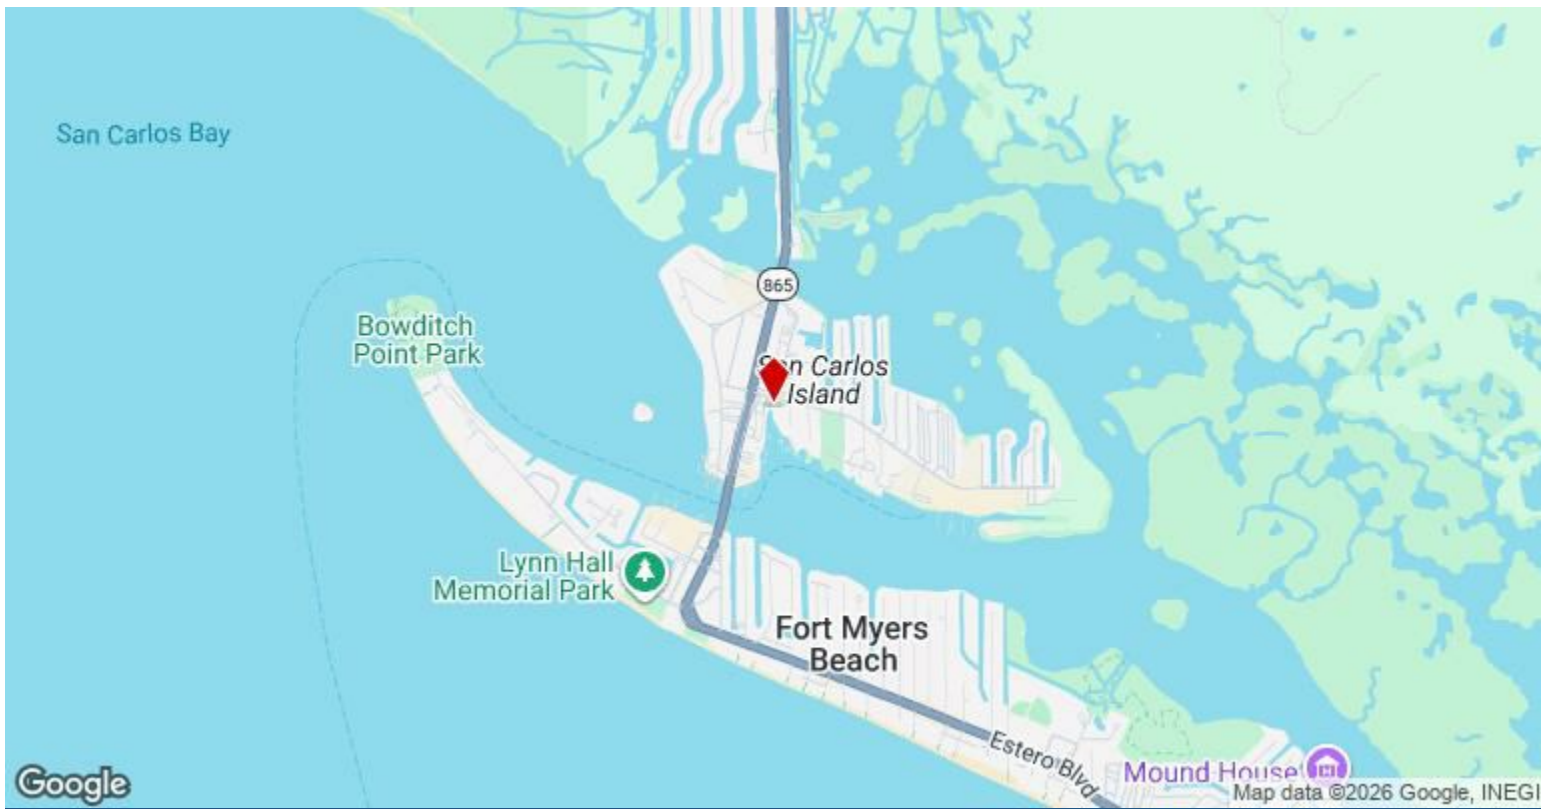

1100 Main St, Fort Myers, FL 33931