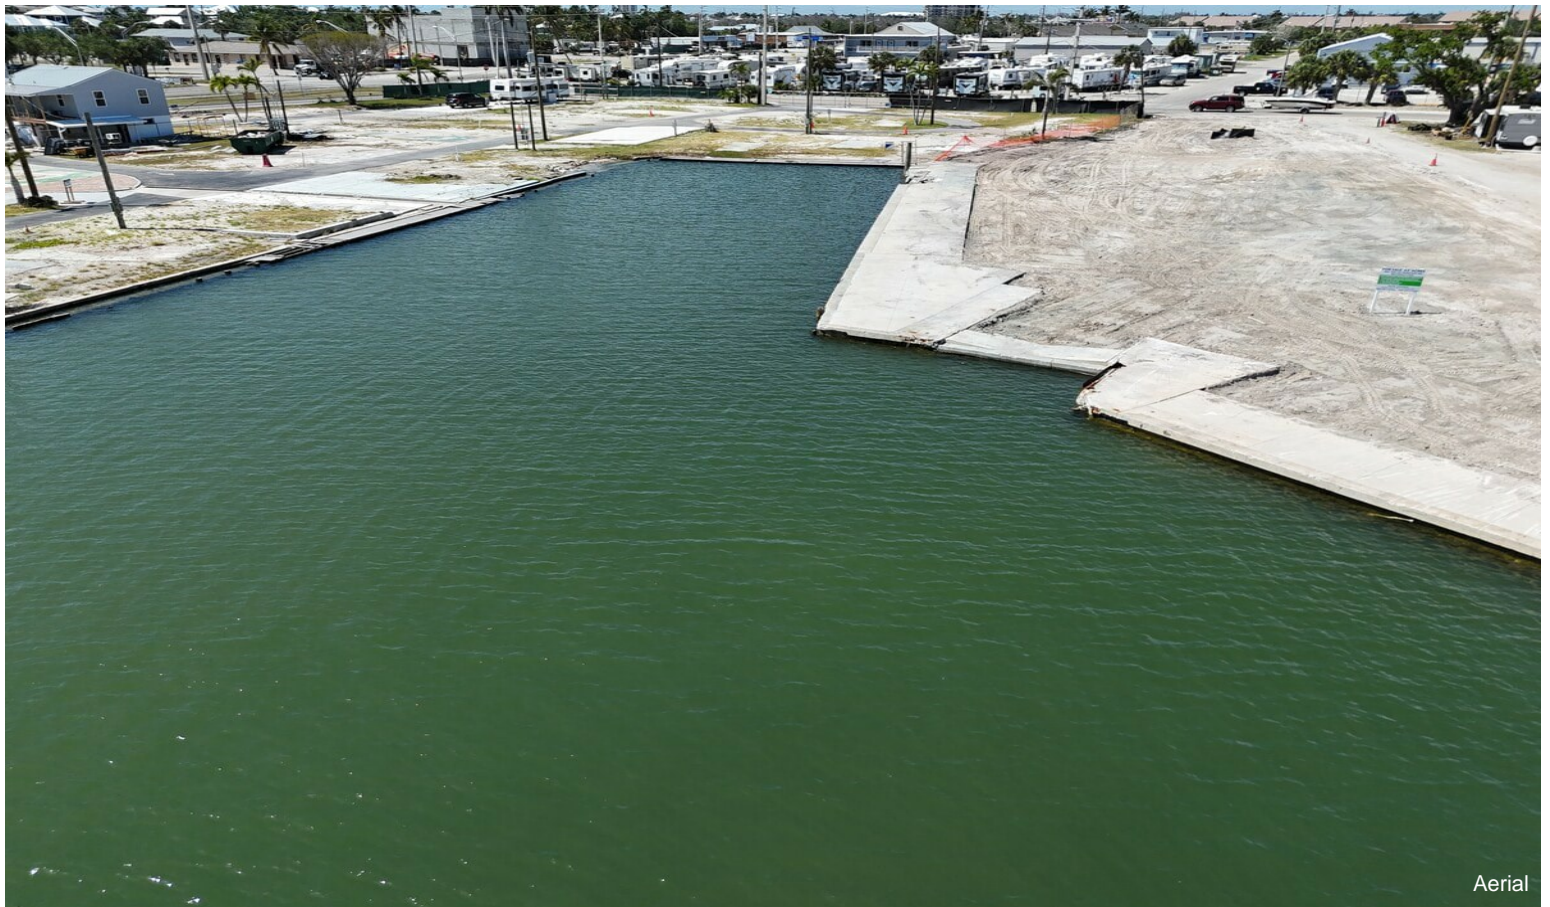

# 1100 Main St

\$1,775,000

NEWLY REDUCED PRICE\*\*\* PRIME FORT MYERS BEACH WATERFRONT INDUSTRIAL/COMMERCIAL LAND. Located at the foot of the Matanzas Pass Bridge, the 0.62 acre property boasts 280 feet of frontage along Matanzas Pass and is located in the San Carlos Island water-dependent overlay zone. Additionally, with it's location, it falls under the purview of the federally maintained and regulated channel located along Ostego Bay/Matanzas Pass. There is a submerged land lease of 9,969 sq. ft. Although zoned as industrial, the property has redevelopment opportunities for future use. The property was formerly used by Olsen Marine, a boat service and repair company, which used the property's existing one (1) haul out slip, three (3) transient slips and five (5) private slips. In all, there are 13 slips based on the Manatee Protection Program with a substantiation number of slips that can be obtained by Lee County. The property allows for access to Matanzas Pass Bridge with a clearance of 65 feet. The property also has frontage of Main Street of 45 feet. The existing repair shop/warehouse suffered damage from Hurricane Ian but the rest of the lot has been cleared of...

# Property Photos

Aerial

Aerial