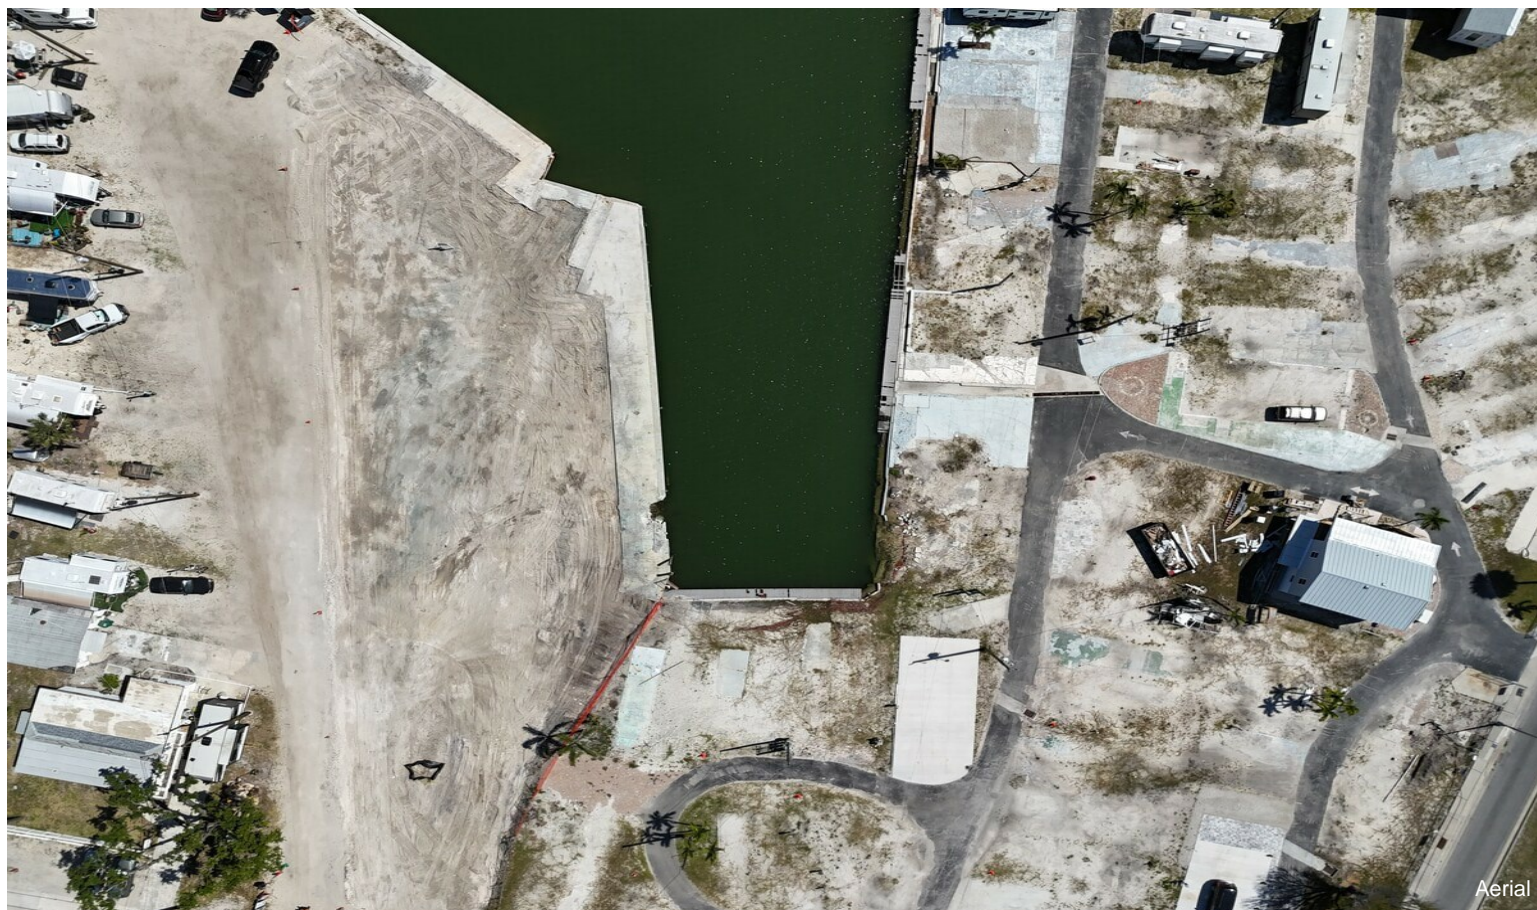

# 1100 Main St

\$1,775,000

NEWLY REDUCED PRICE\*\*\* PRIME FORT MYERS BEACH WATERFRONT INDUSTRIAL/COMMERCIAL LAND. Located at the foot of the Matanzas Pass Bridge, the 0.62 acre property boasts 280 feet of frontage along Matanzas Pass and is located in the San Carlos Island water-dependent overlay zone. Additionally, with it's location, it falls under the purview of the federally maintained and regulated channel located along Ostego Bay/Matanzas Pass. There is a submerged land lease of 9,969 sq. ft. Although zoned as industrial, the property has redevelopment opportunities for future use. The property was formerly used by Olsen Marine, a boat service and repair company, which used the property's existing one (1) haul out slip, three (3) transient slips and five (5) private slips. In all, there are 13 slips based on the Manatee Protection Program with a substantiation number of slips that can be obtained by Lee County. The property allows for access to Matanzas Pass Bridge with a clearance of 65 feet. The property also has frontage of Main Street of 45 feet. The existing repair shop/warehouse suffered damage from Hurricane Ian but the rest of the lot has been cleared of...

# Property Photos

Aerial

Aerial