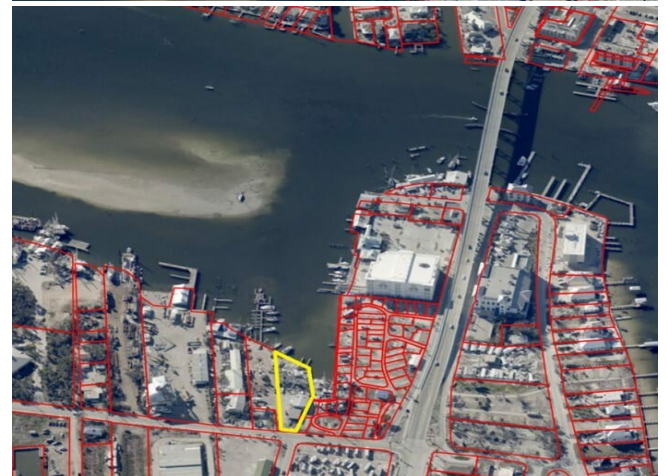

# 1100 Main St

\$1,775,000

NEWLY REDUCED PRICE\*\*\* PRIME FORT MYERS BEACH WATERFRONT INDUSTRIAL/COMMERCIAL LAND. Located at the foot of the Matanzas Pass Bridge, the 0.62 acre property boasts 280 feet of frontage along Matanzas Pass and is located in the San Carlos Island water-dependent overlay zone. Additionally, with it's location, it falls under the purview of the federally maintained and regulated channel located along Ostego Bay/Matanzas Pass. There is a submerged land lease of 9,969 sq. ft. Although zoned as industrial, the property has redevelopment opportunities for future use. The property was formerly used by Olsen Marine, a boat service and repair company, which used the property's existing one (1) haul out slip, three (3) transient slips and five (5) private slips. In all, there are 13 slips based on the Manatee Protection Program with a substantiation number of slips that can be obtained by Lee County. The property allows for access to Matanzas Pass Bridge with a clearance of 65 feet. The property also has frontage of Main Street of 45 feet. The existing repair shop/warehouse suffered damage from Hurricane Ian but the rest of the lot has been cleared of...