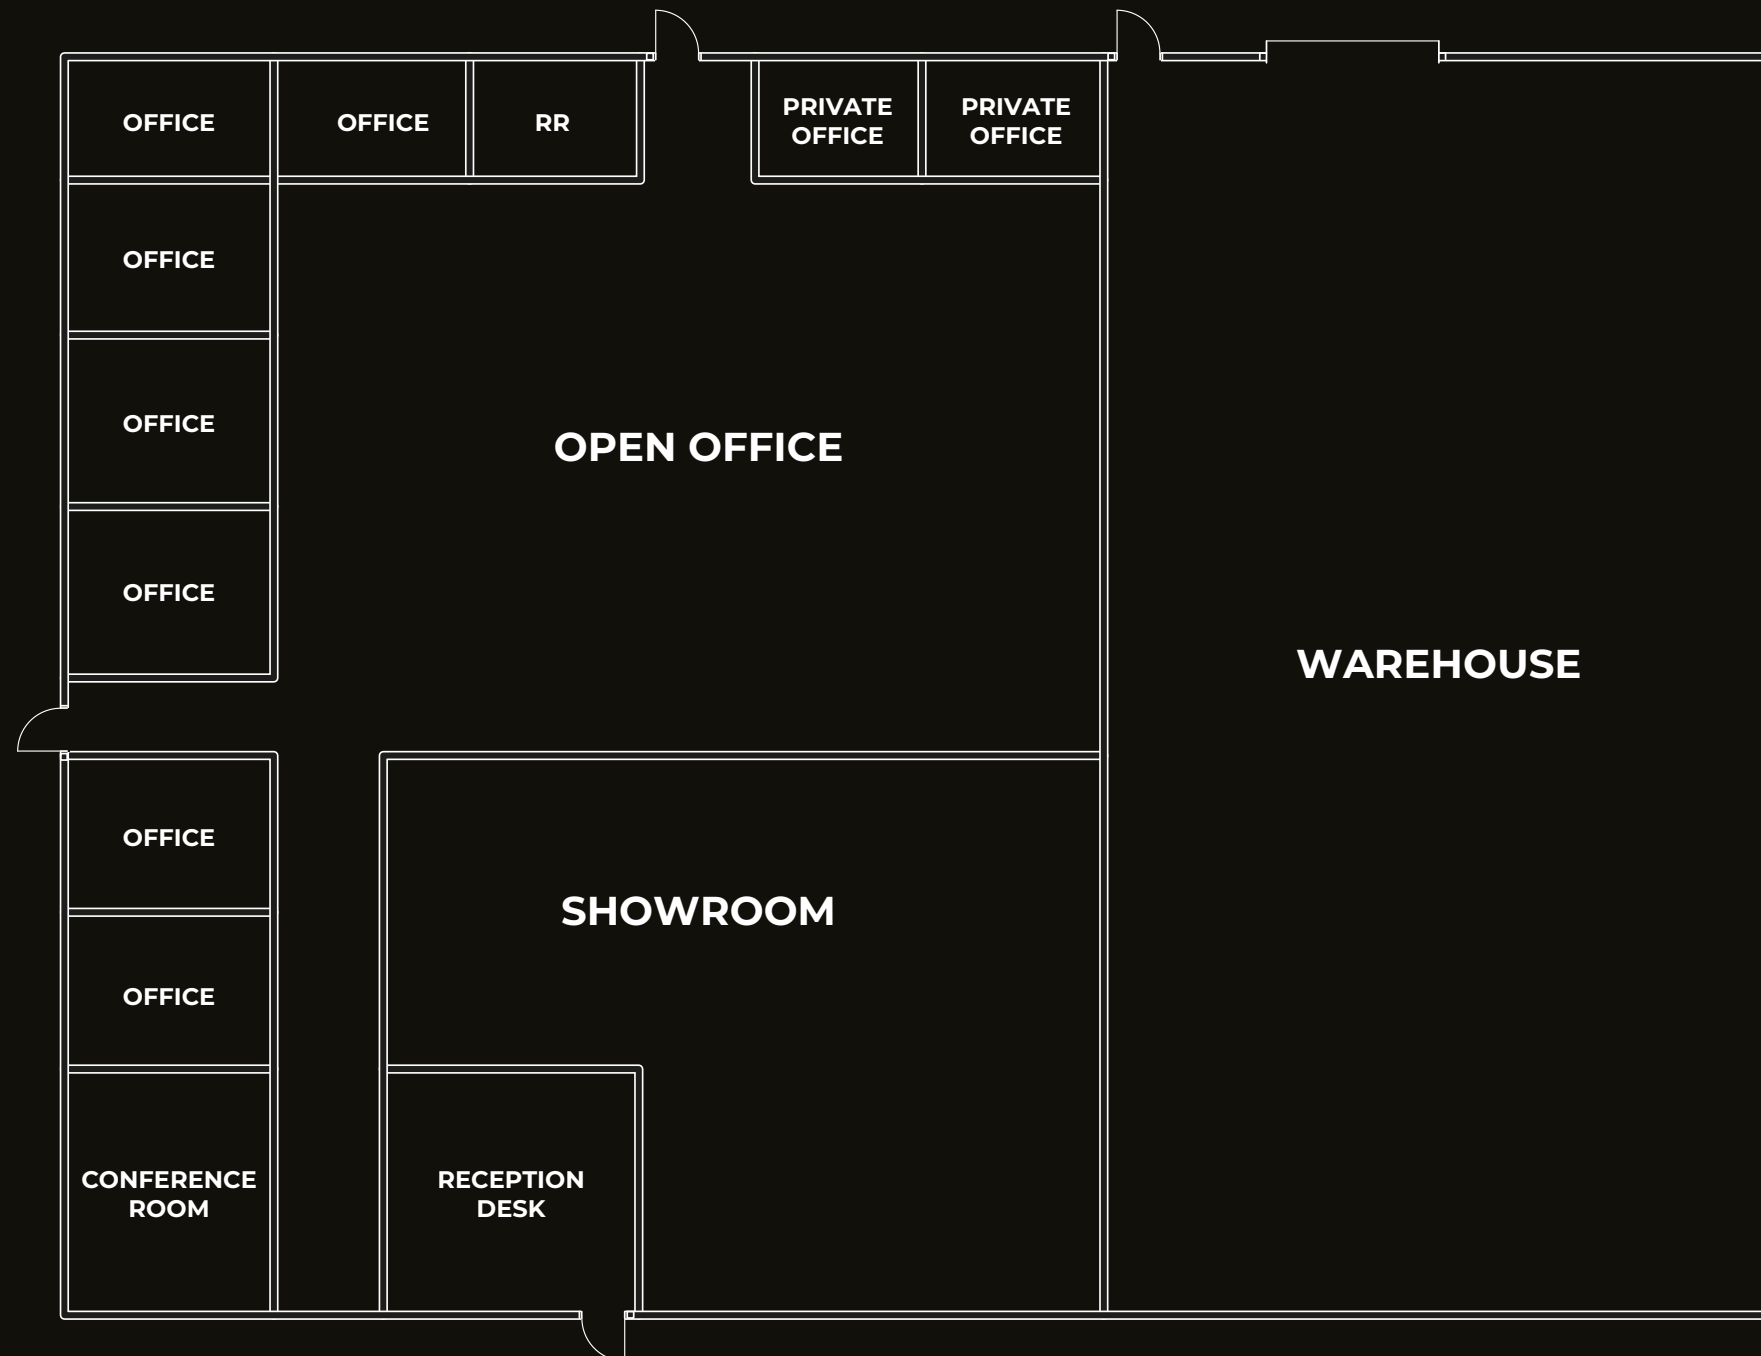

BRIGHTPOINT

REAL ESTATE

1425 E 86TH ST, SUITE 212,
INDIANAPOLIS, IN 46260

Building 03
±13,984 SF