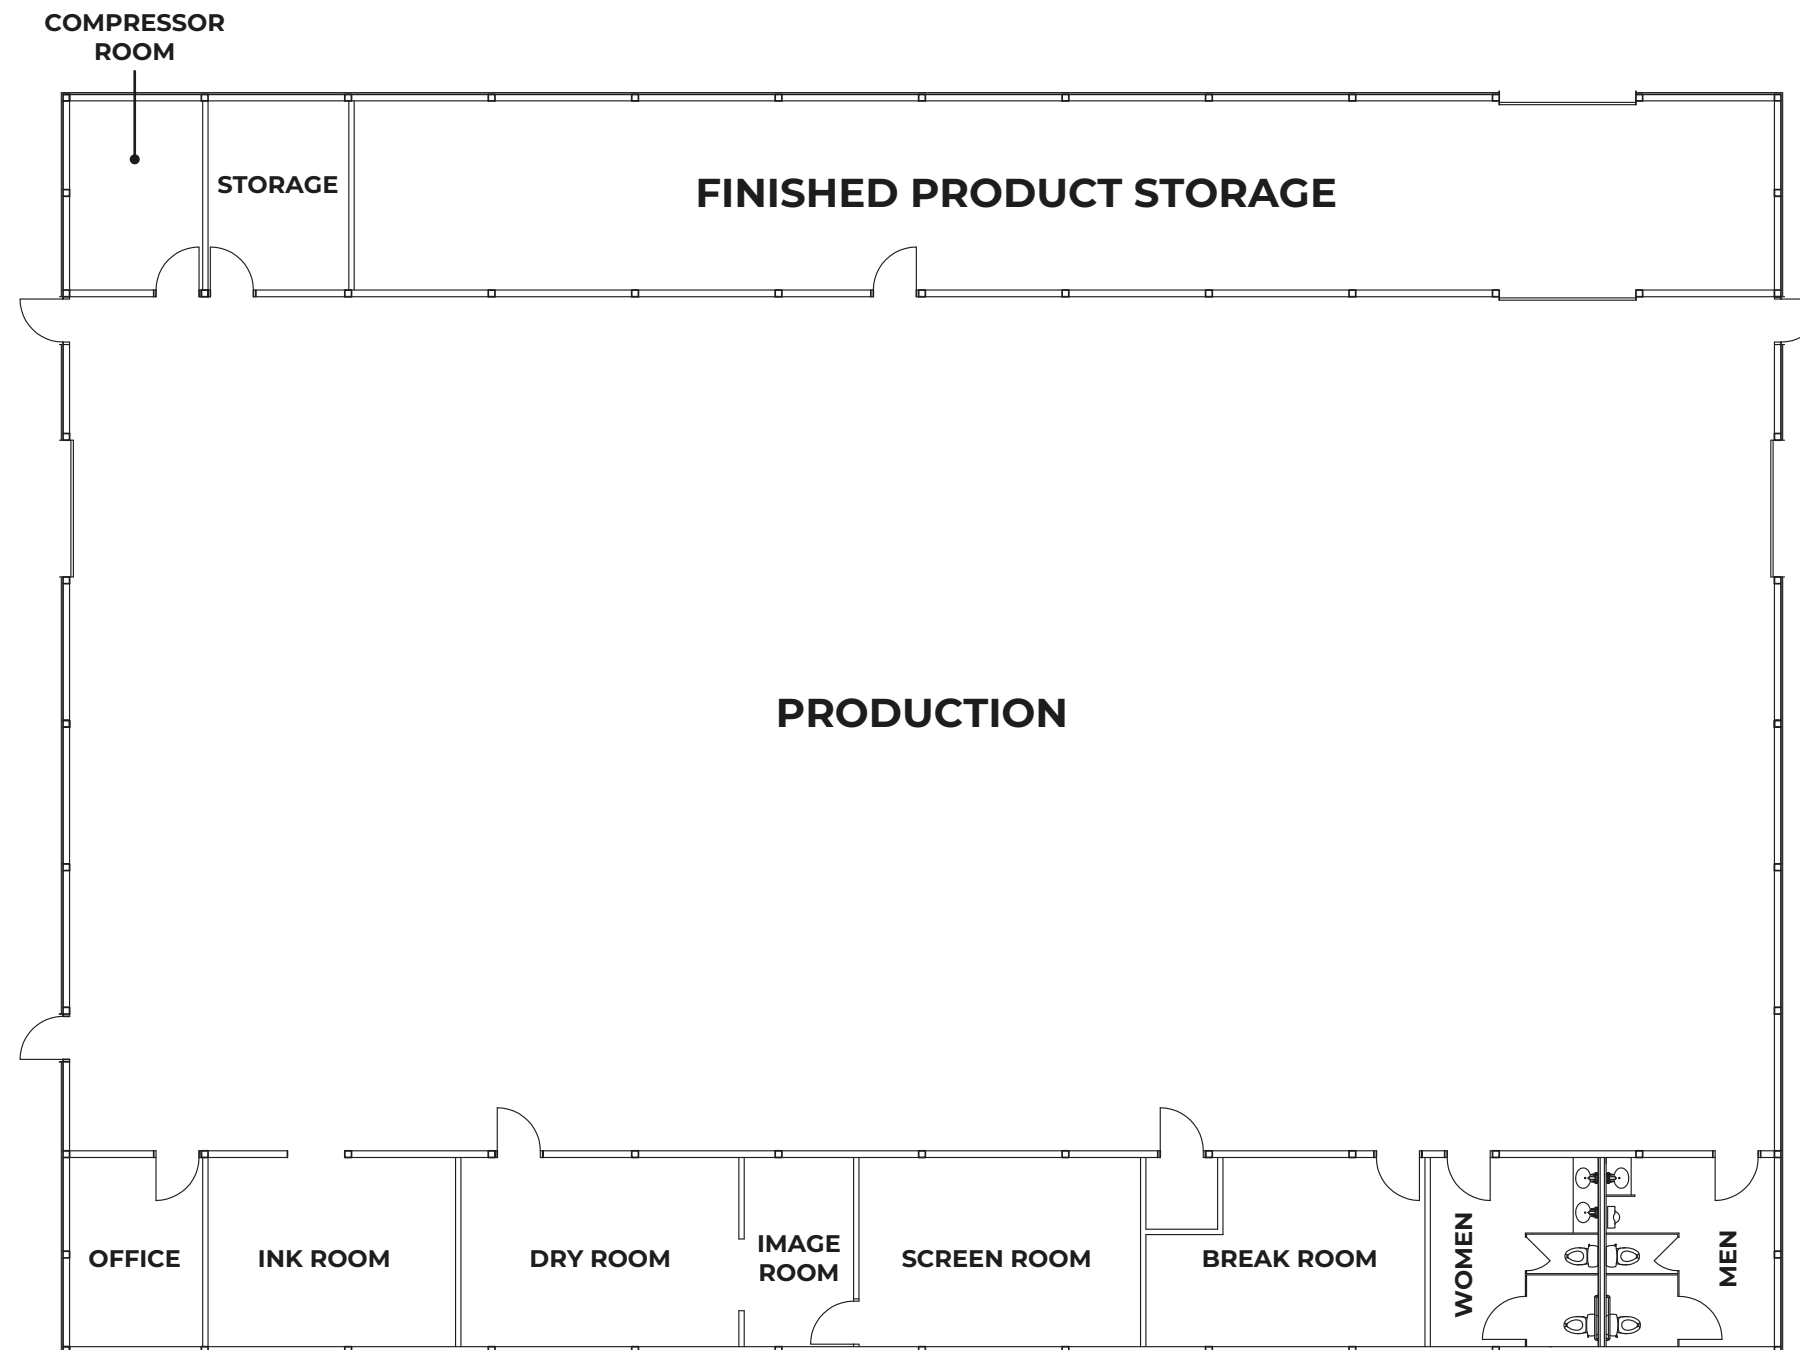

BRIGHTPOINT

REAL ESTATE

1425 E 86TH ST, SUITE 212,
INDIANAPOLIS, IN 46260

Building 01
±10,560 SF

Building 01
±10,560 SF

BRIGHTPOINT

REAL ESTATE

1425 E 86TH ST, SUITE 212,
INDIANAPOLIS, IN 46260

Building 02
±10,560 SF

BRIGHTPOINT

REAL ESTATE

1425 E 86TH ST, SUITE 212,
INDIANAPOLIS, IN 46260

Building 02
±10,560 SF

BRIGHTPOINT

REAL ESTATE

1425 E 86TH ST, SUITE 212,
INDIANAPOLIS, IN 46260