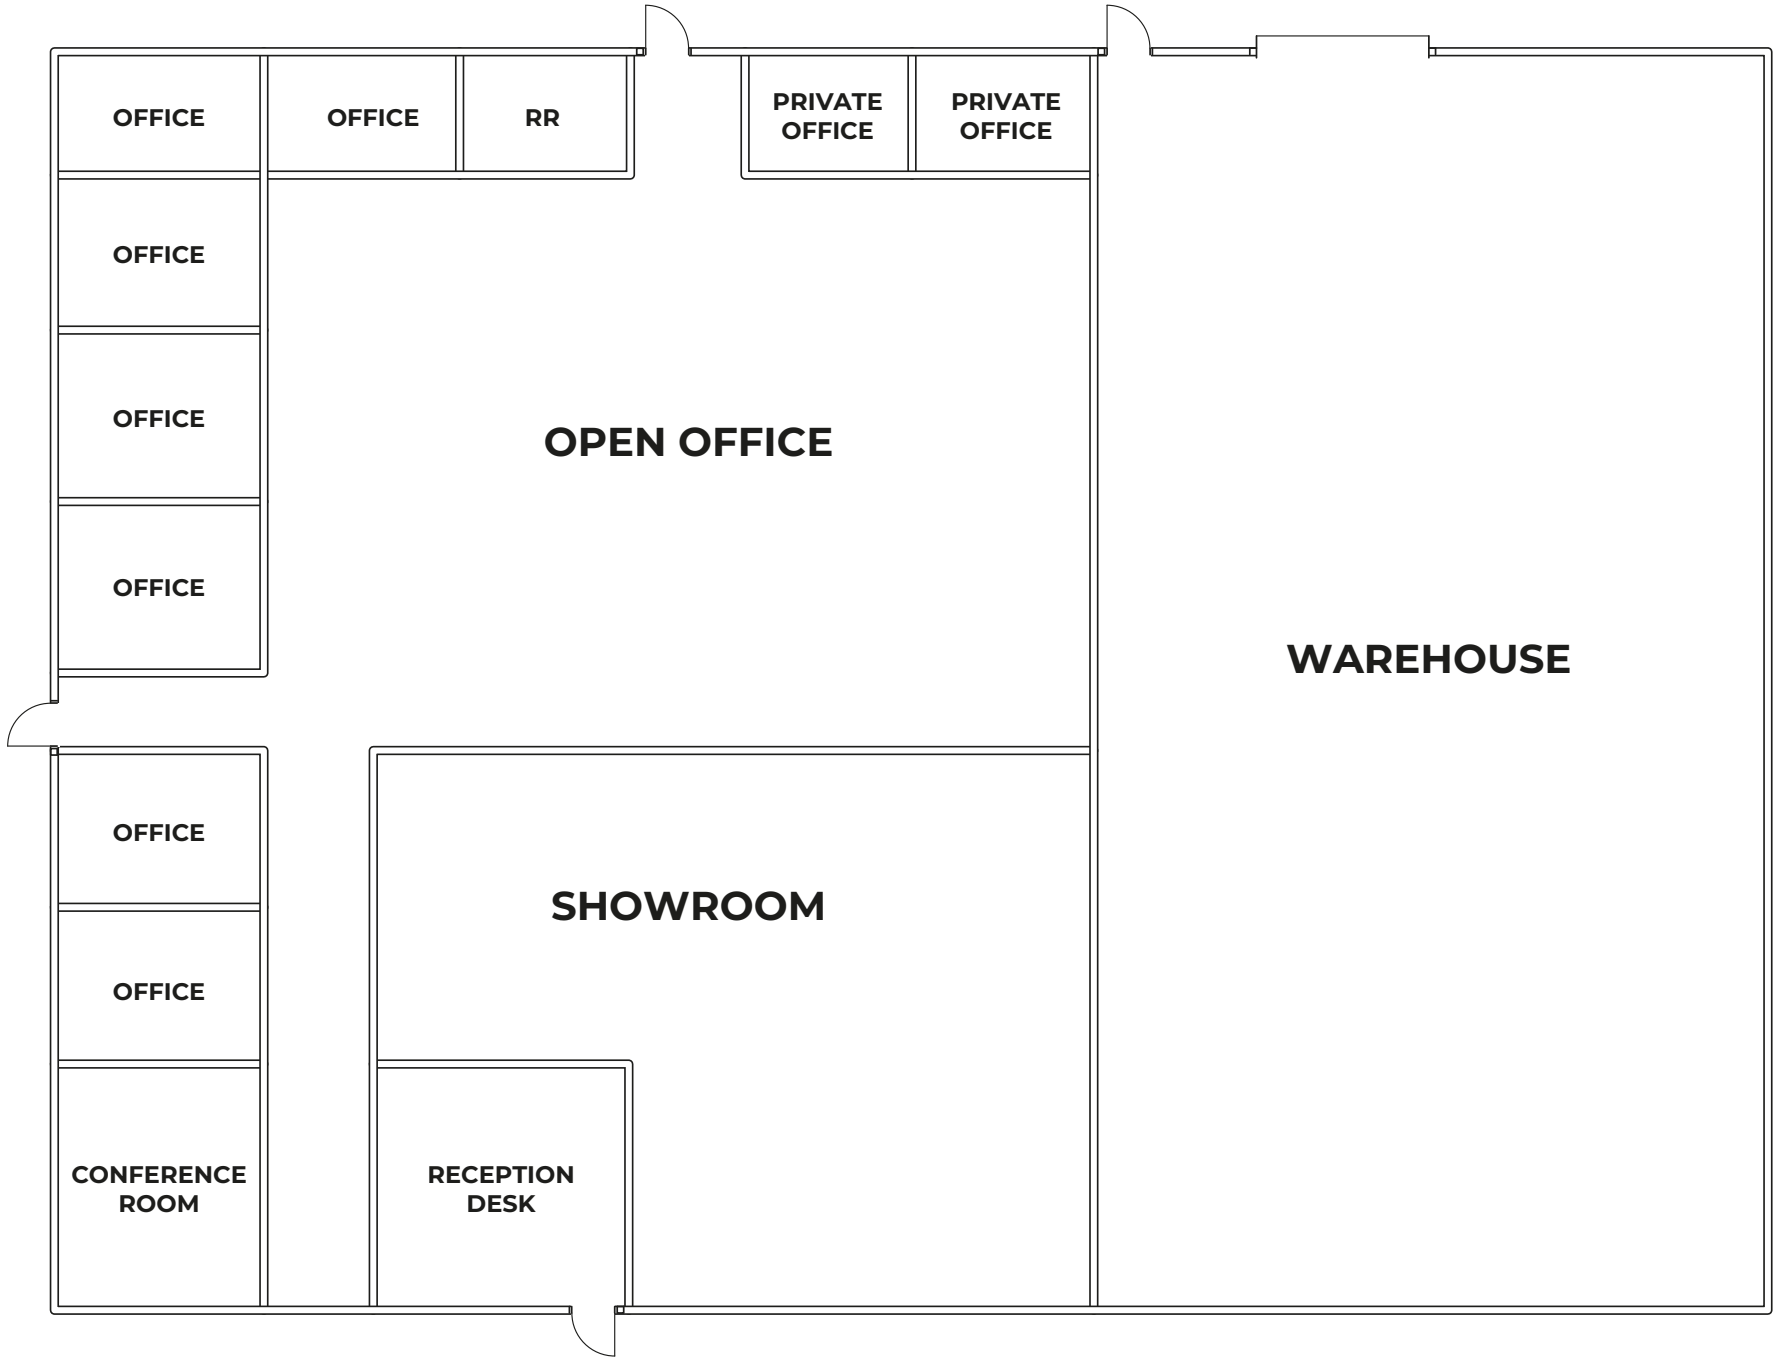

BRIGHTPOINT

REAL ESTATE

1425 E 86TH ST, SUITE 212,
INDIANAPOLIS, IN 46260

Building 01
±10,560 SF

Building 01
±10,560 SF

BRIGHTPOINT

REAL ESTATE

1425 E 86TH ST, SUITE 212,
INDIANAPOLIS, IN 46260

Building 02
±10,560 SF

BRIGHTPOINT

REAL ESTATE

1425 E 86TH ST, SUITE 212,
INDIANAPOLIS, IN 46260

Building 02
±10,560 SF

BRIGHTPOINT

REAL ESTATE

1425 E 86TH ST, SUITE 212,
INDIANAPOLIS, IN 46260