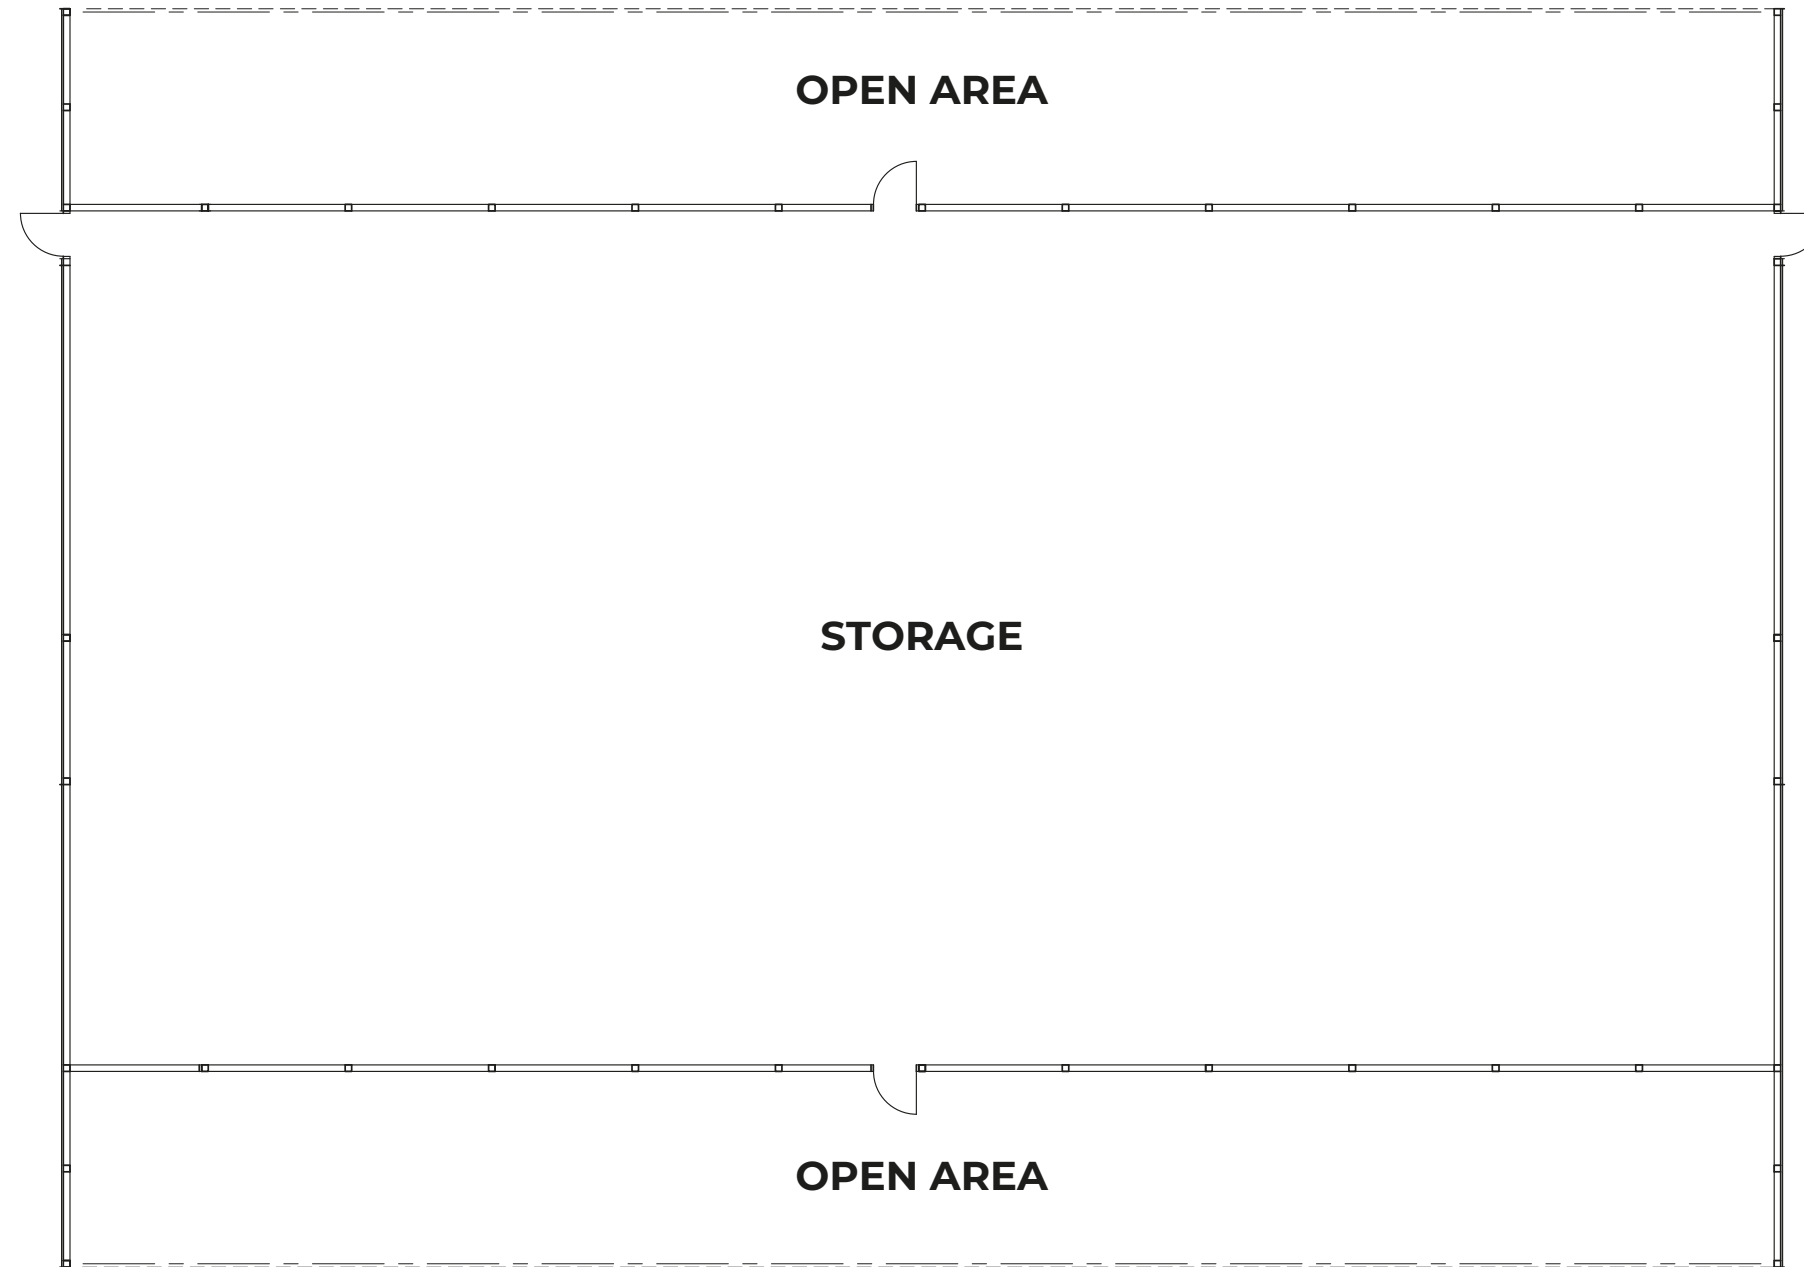

BRIGHTPOINT

REAL ESTATE

1425 E 86TH ST, SUITE 212,
INDIANAPOLIS, IN 46260

Building 01
±10,560 SF

Building 01
±10,560 SF

BRIGHTPOINT

REAL ESTATE

1425 E 86TH ST, SUITE 212,
INDIANAPOLIS, IN 46260

Building 02
±10,560 SF

BRIGHTPOINT

REAL ESTATE

1425 E 86TH ST, SUITE 212,
INDIANAPOLIS, IN 46260

Building 02
±10,560 SF

BRIGHTPOINT

REAL ESTATE

1425 E 86TH ST, SUITE 212,
INDIANAPOLIS, IN 46260