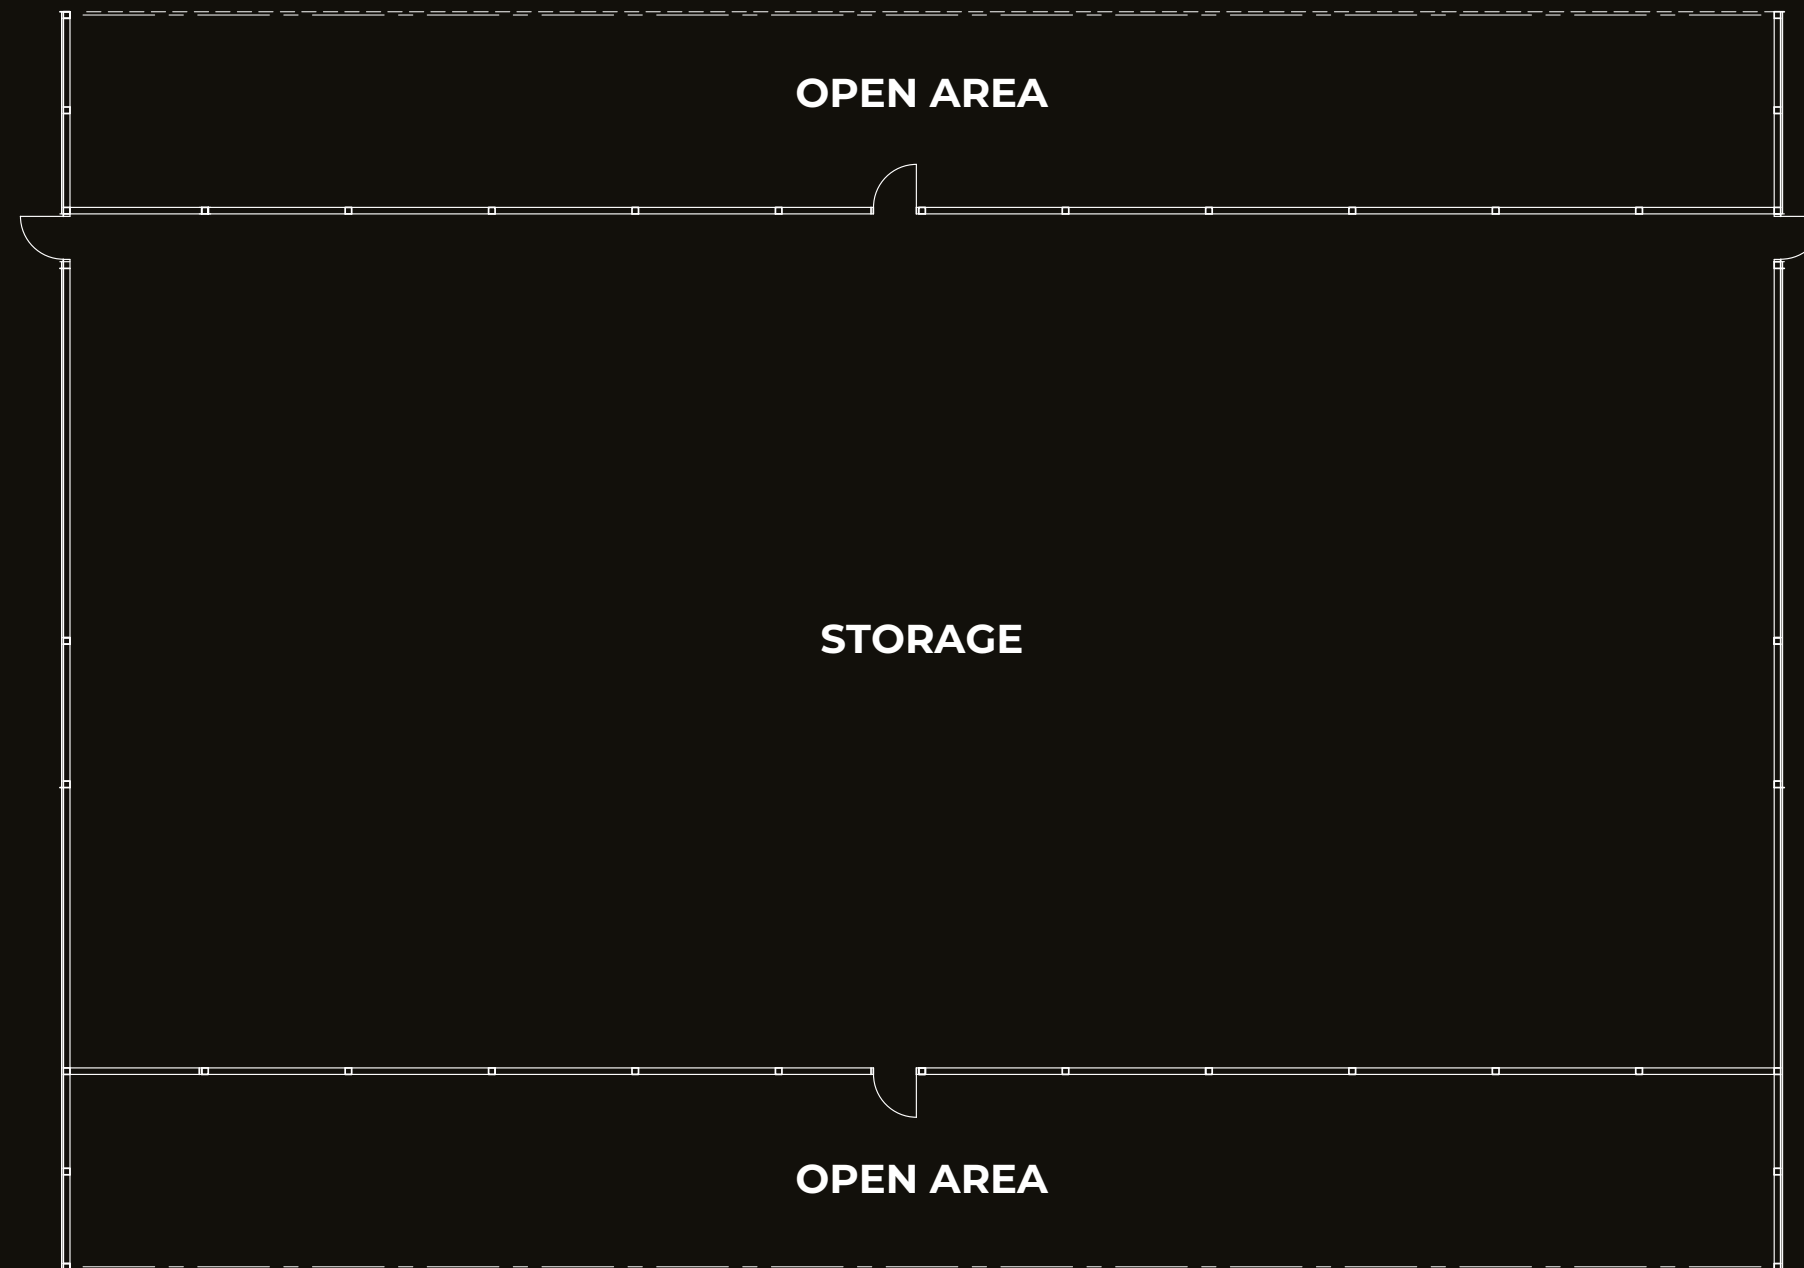

BRIGHTPOINT

REAL ESTATE

1425 E 86TH ST, SUITE 212,
INDIANAPOLIS, IN 46260

Building 01
±10,560 SF

Building 01
±10,560 SF

BRIGHTPOINT

REAL ESTATE

1425 E 86TH ST, SUITE 212,
INDIANAPOLIS, IN 46260

Building 02
±10,560 SF

BRIGHTPOINT

REAL ESTATE

1425 E 86TH ST, SUITE 212,
INDIANAPOLIS, IN 46260

Building 02
±10,560 SF

BRIGHTPOINT

REAL ESTATE

1425 E 86TH ST, SUITE 212,
INDIANAPOLIS, IN 46260