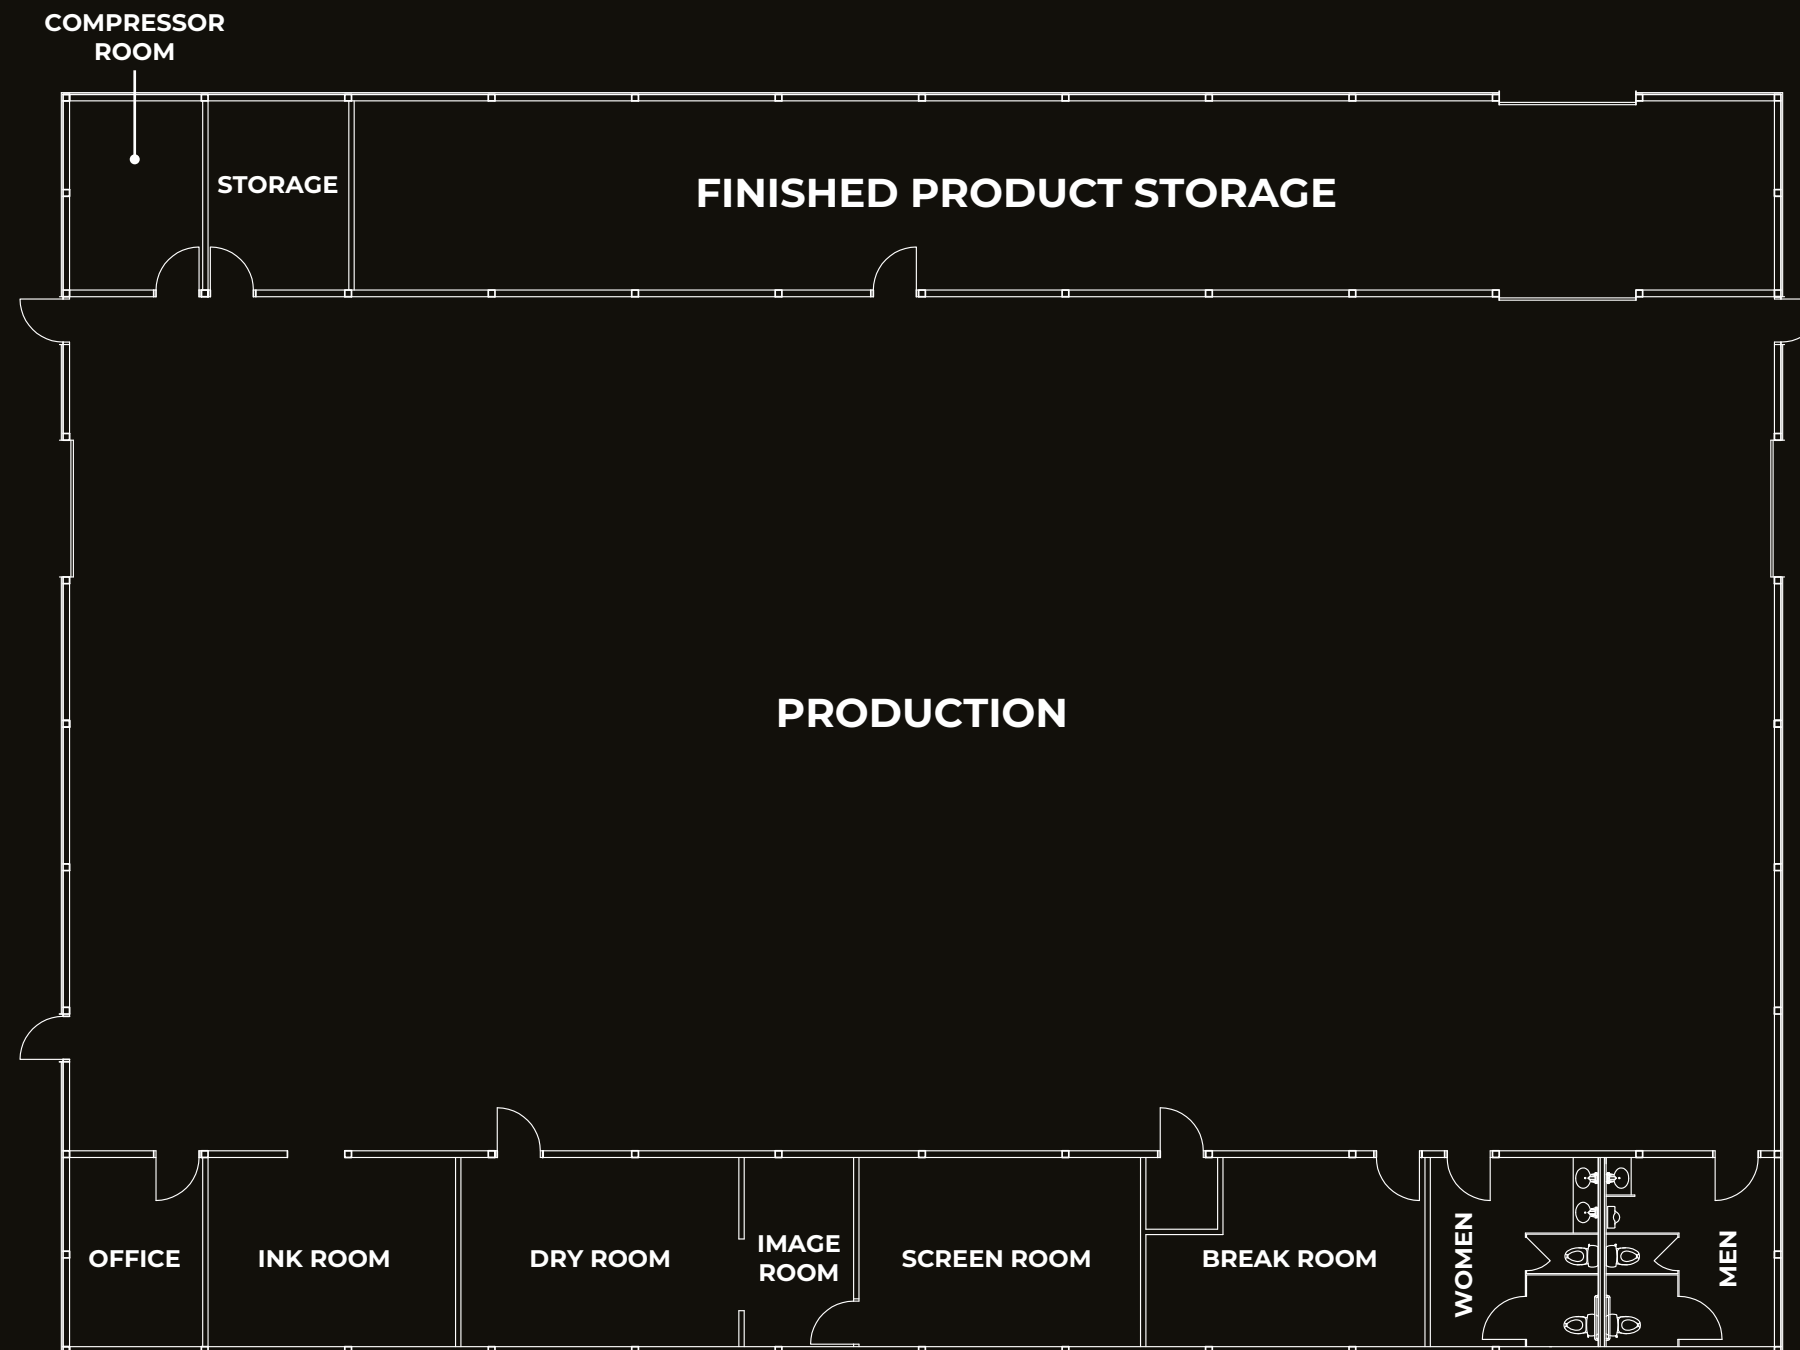

BRIGHTPOINT

REAL ESTATE

1425 E 86TH ST, SUITE 212,
INDIANAPOLIS, IN 46260

Building 01
±10,560 SF

Building 01
±10,560 SF

BRIGHTPOINT

REAL ESTATE

1425 E 86TH ST, SUITE 212,
INDIANAPOLIS, IN 46260

Building 02
±10,560 SF

BRIGHTPOINT

REAL ESTATE

1425 E 86TH ST, SUITE 212,
INDIANAPOLIS, IN 46260

Building 02
±10,560 SF

BRIGHTPOINT

REAL ESTATE

1425 E 86TH ST, SUITE 212,
INDIANAPOLIS, IN 46260