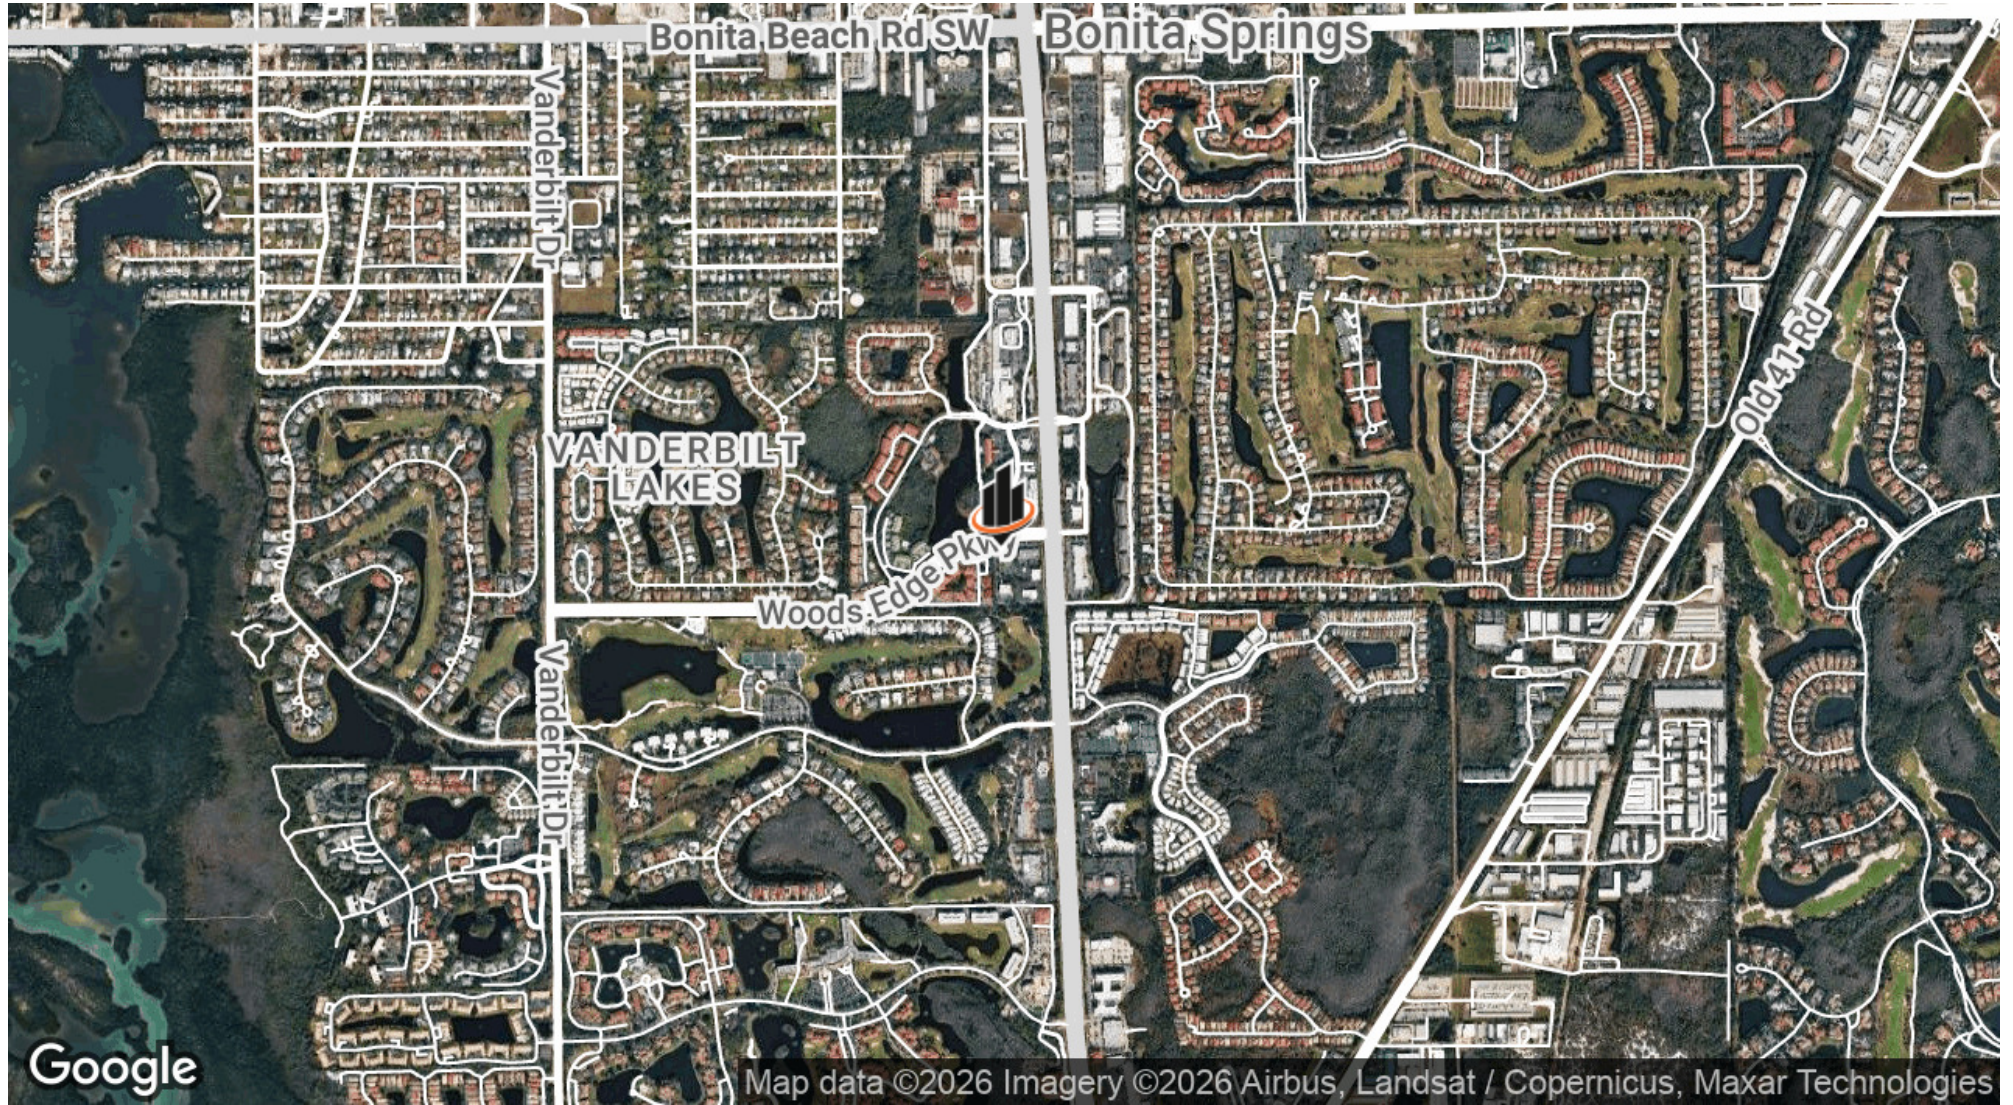

LOCATION MAP

LAURI ALBION
O: 239.851.5492
lauri.albion@svn.com

JOHN ALBION
O: 239.410.2234
john.albion@svn.com

DEMOGRAPHICS MAP & REPORT

POPULATION

	1 MILE	3 MILES	5 MILES
TOTAL POPULATION	6,051	37,217	88,367
AVERAGE AGE	62.4	57.9	57.6
AVERAGE AGE (MALE)	59.1	56.6	56.2
AVERAGE AGE (FEMALE)	65.2	59.8	59.1

HOUSEHOLDS & INCOME

	1 MILE	3 MILES	5 MILES
TOTAL HOUSEHOLDS	3,294	17,846	41,561
# OF PERSONS PER HH	1.8	2.1	2.1
AVERAGE HH INCOME	$143,642	$157,043	$155,043
AVERAGE HOUSE VALUE	$529,568	$602,857	$700,238

2023 American Community Survey (ACS)