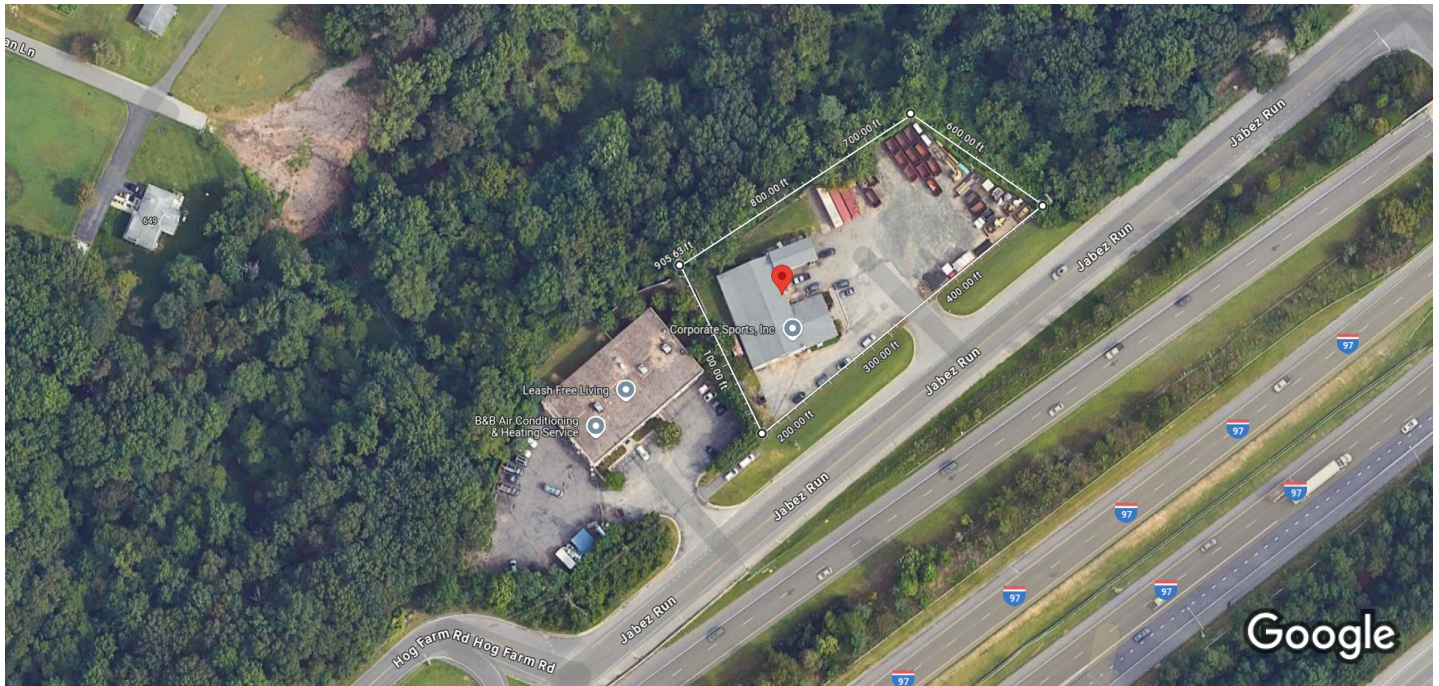

# 1522 Jabez Run

Just over and acre, fenced, blacktop & gravel, lighted w/6,600 SF bldg

Imagery ©2025 Airbus, Maxar Technologies, Map data ©2025 Google 50 ft

## 1522 Jabez Run

Building

Directions

Save

Nearby

Send to  
phone

Share

1522 Jabez Run, Millersville, MD 21108

## Photos

## At this place