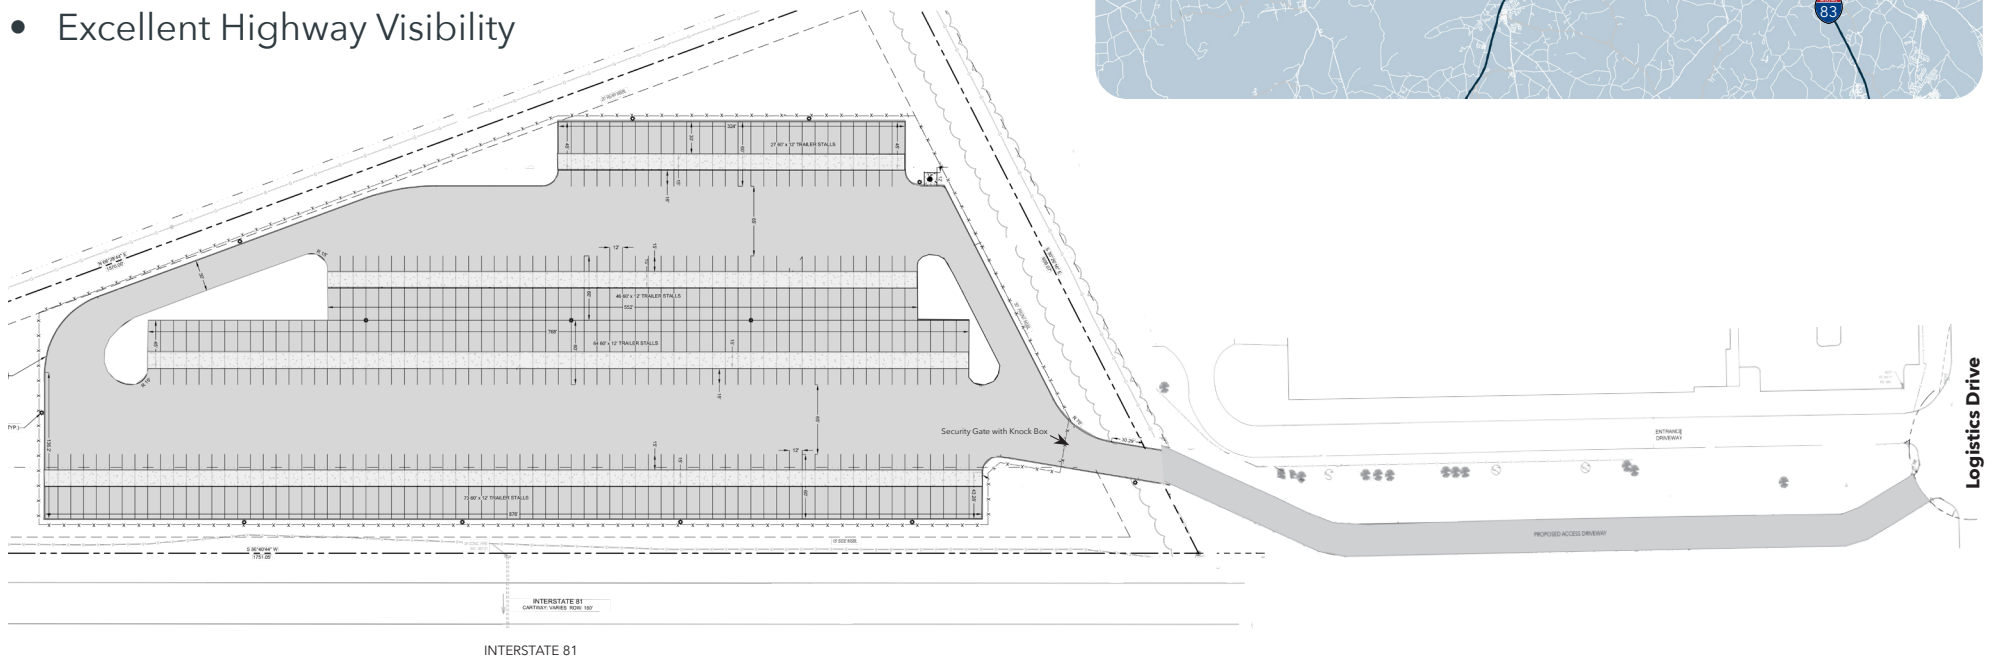

FOR LEASE | NEW TRAILER LOT

210
Trailer Spots

Minimum
50 Spaces

High I-81
Visibility

100 LOGISTICS DRIVE

CARLISLE, PA

New Drop Lot with Secured, Dedicated Access

100 LOGISTICS DRIVE CARLISLE, PA

Best-In-Class Design

- Remote Electronic Access
- Fully Paved & Fenced
- Full Circulation
- Professionally Managed
- LED Site lighting

EXIT 44's Only Dedicated Trailer Lot

- Excellent Highway Visibility

Lee & Associates of Eastern Pennsylvania LLC
220 W. Germantown Pike, Suite 200, Plymouth Meeting, PA 19462 USA
610.400.0499 | lee-associates.com/easternpa