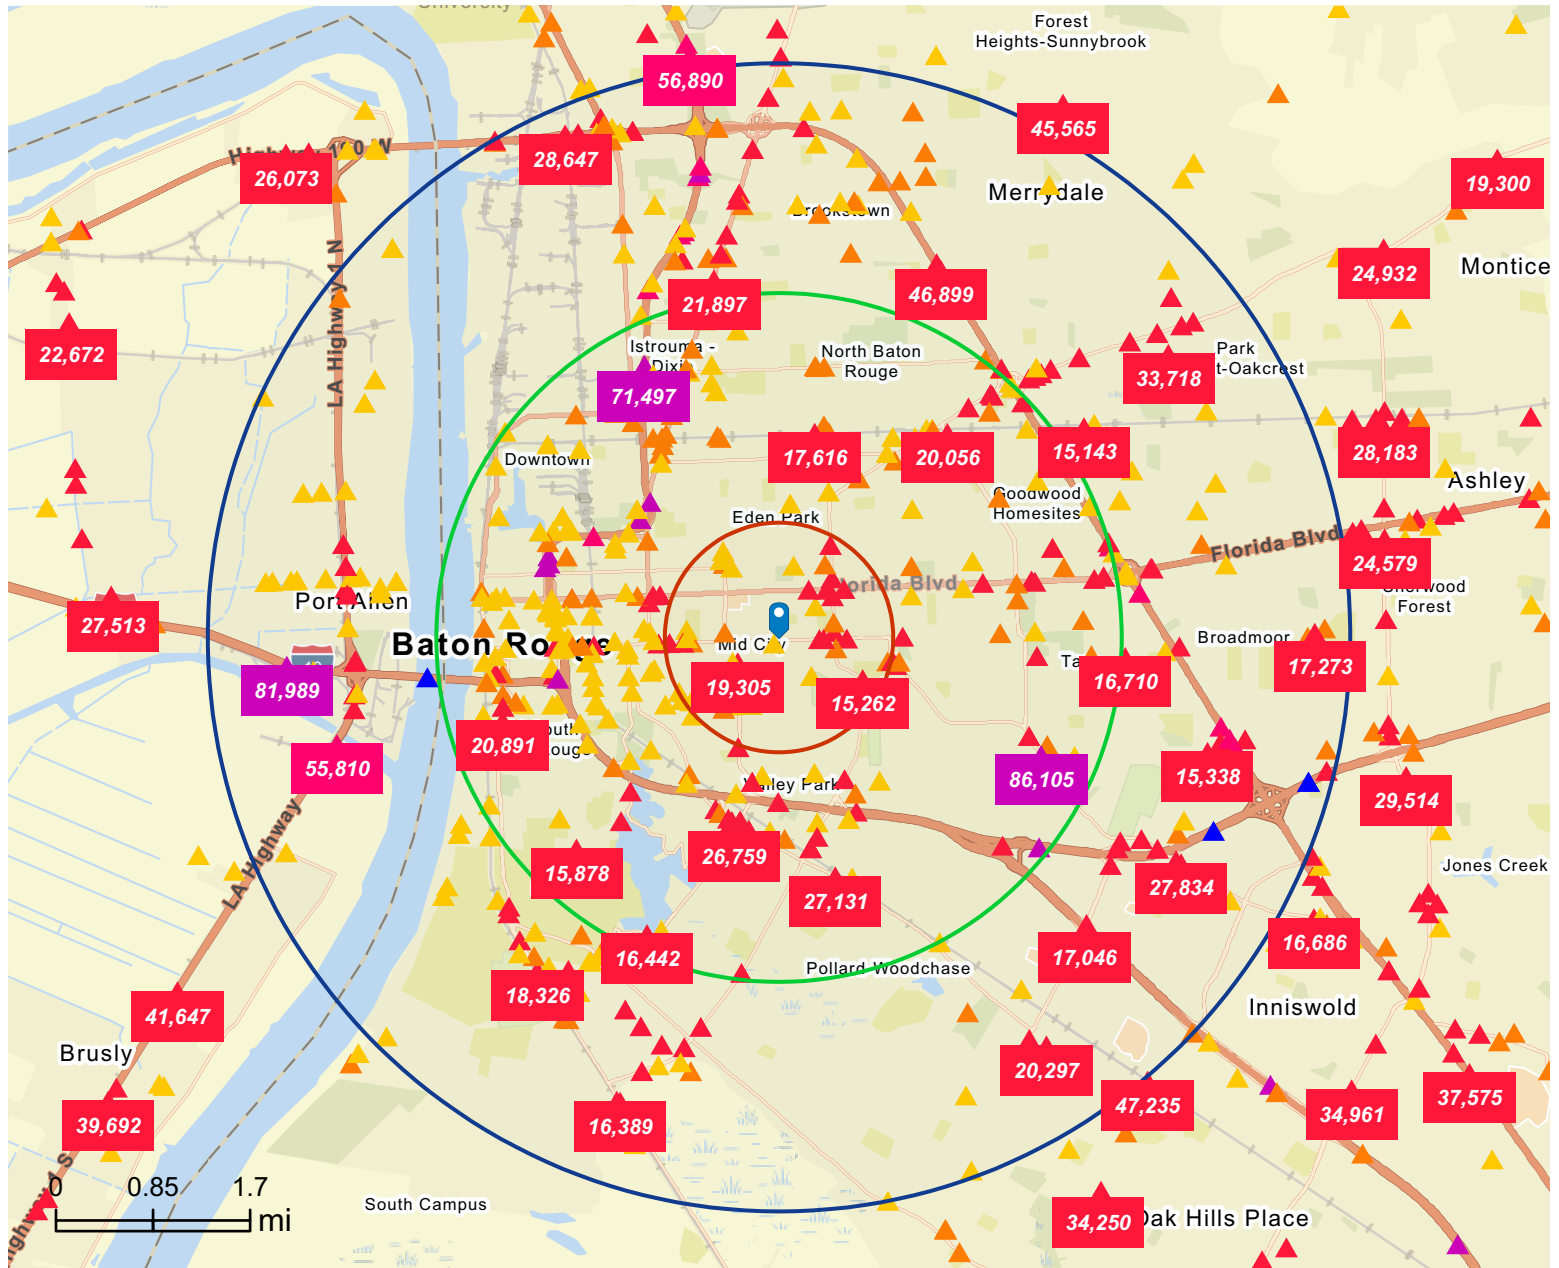

Traffic Count Map

4109 Government St, Baton Rouge, Louisiana, 70806

Rings: 1, 3, 5 mile radii

Average Daily Traffic Volume

- ▲ Up to 8,000 vehicles per day
- ▲ 8,001 - 15,000
- ▲ 15,001 - 50,000
- ▲ 50,001 - 70,000
- ▲ 70,001 - 100,000
- ▲ More than 100,000 per day

[Source:](#) Traffic Counts (2025)