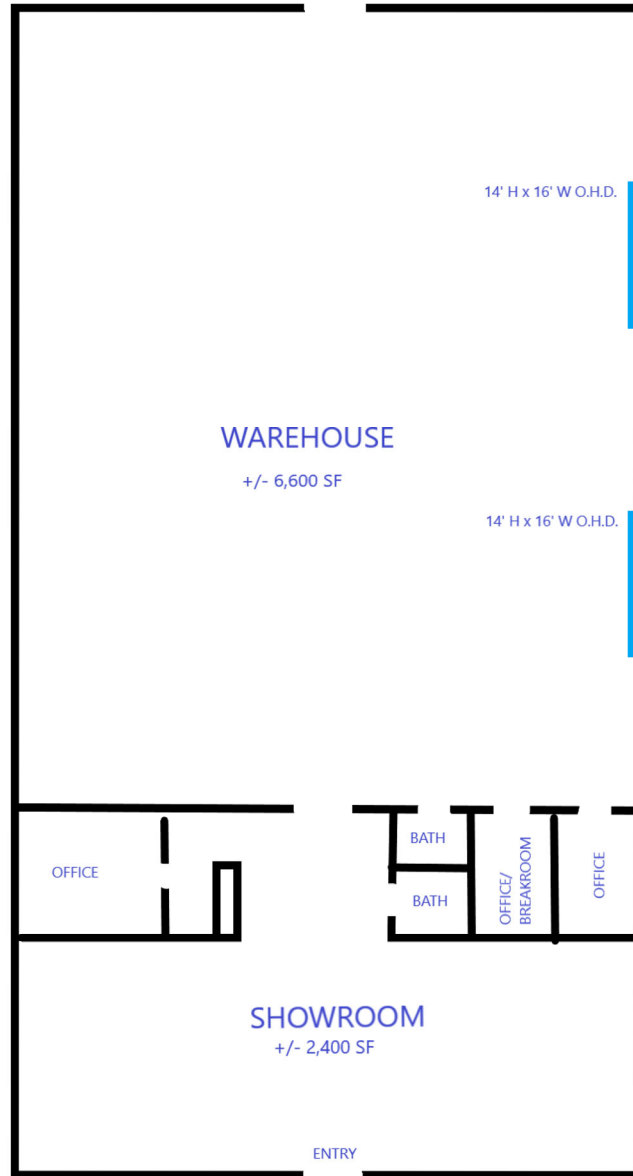

2227 GULF FWY S LEAGUE CITY, TX 77573

+/- 9,000 SF WAREHOUSE

*"This floor plan is for illustrative purposes only and is not to scale. All dimensions, sizes, and measurements are approximate and should be independently verified by a third party."*