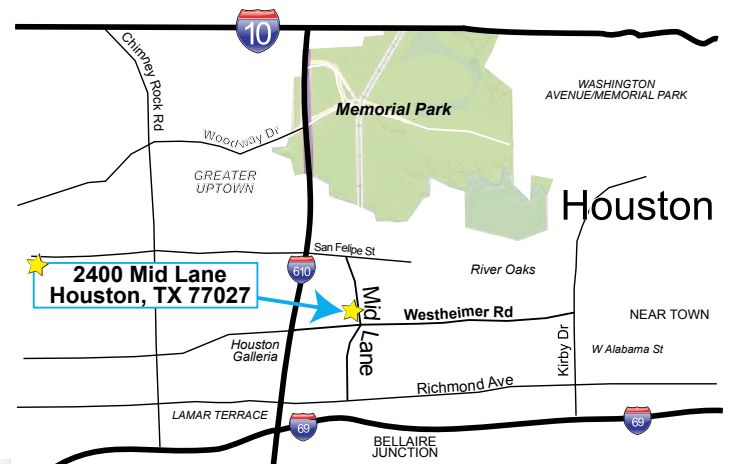

BEESON
PROPERTIES

1020 W. Loop N., Ste 200, Houston, Tx 77055

Please Contact - Nancy Golden

(713) 622-5595

n.golden@beesonproperties.com