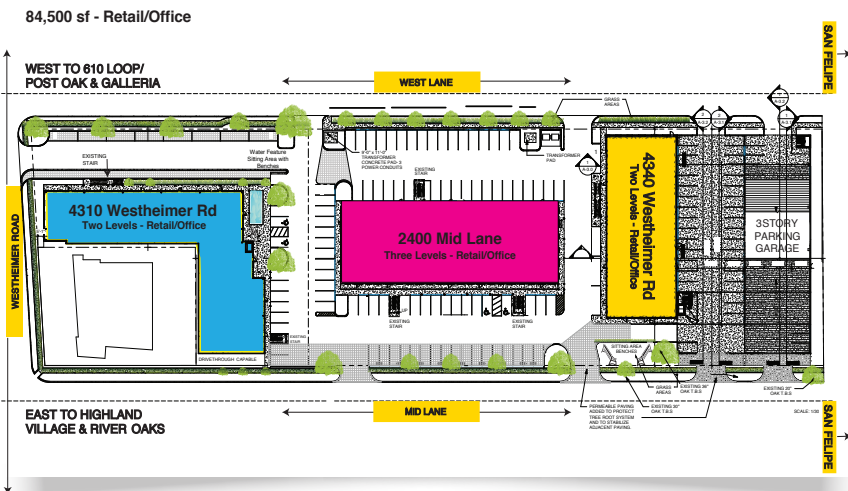

PREMIUM LOCATION

FOR LEASE
RETAIL/OFFICE

WESTHEIMER OAKS
2400 MID LANE, HOUSTON TX 77027

Site Map

BEESON
PROPERTIES

1020 W. Loop N., Ste 200, Houston, Tx 77055

Please Contact - Nancy Golden

(713) 622-5595