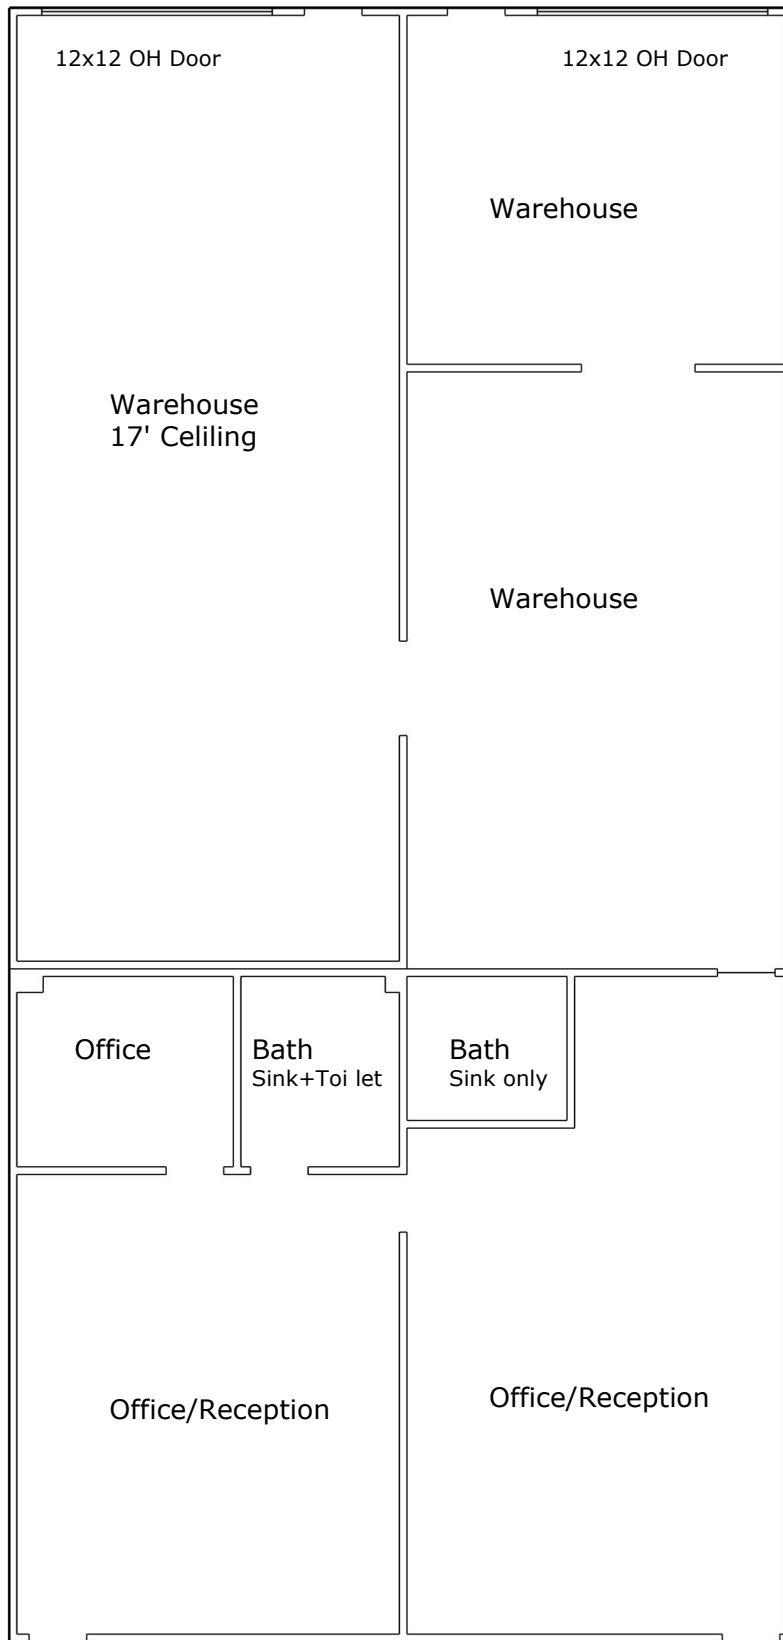

Total SF 3,400  
Office 1,400  
Warehouse 2,000

Unit 114

Unit 113