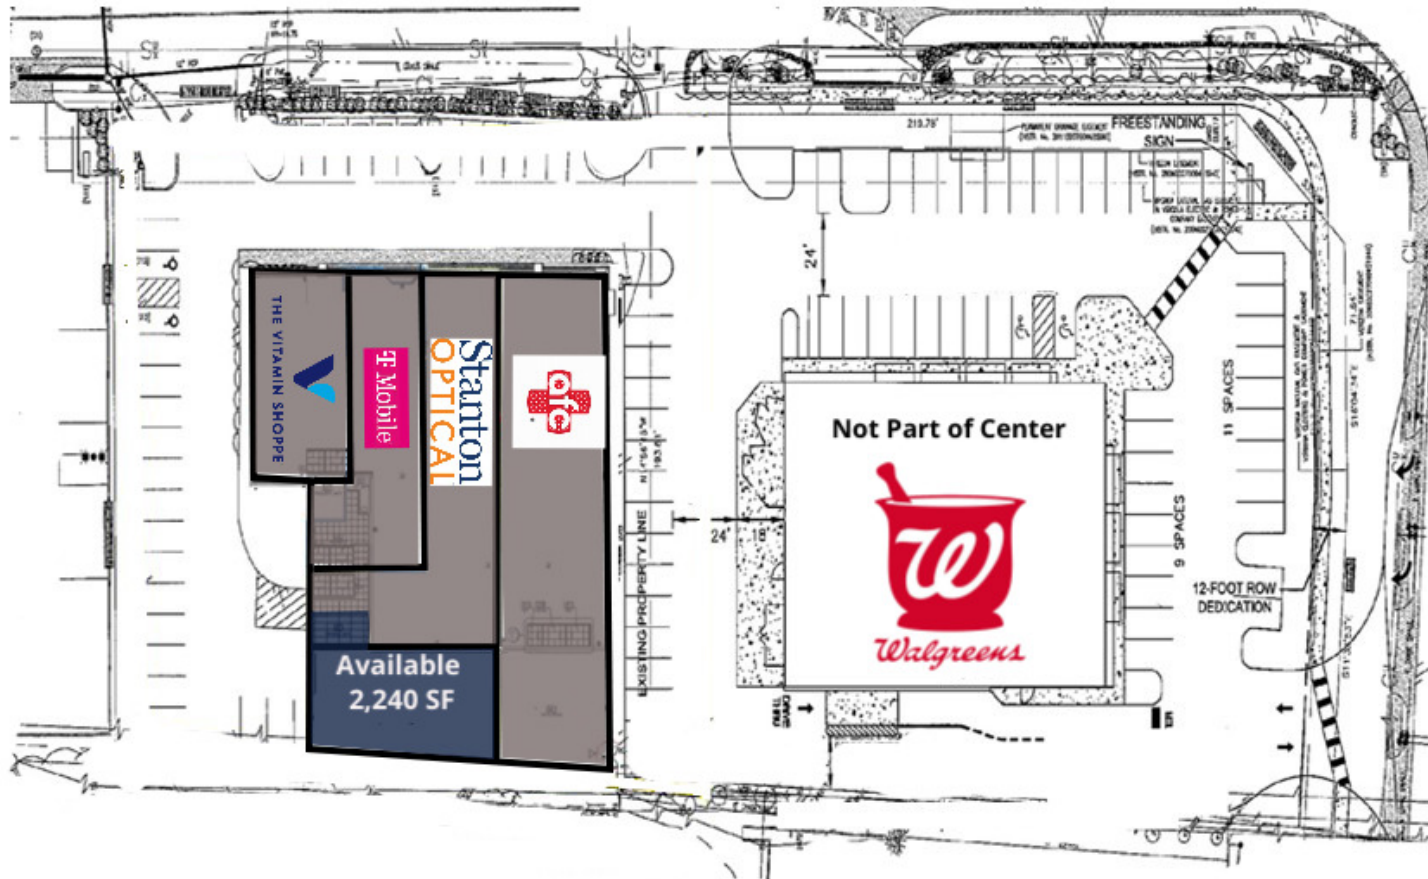

SITE PLAN

HILLTOP SOUTH SHOPPING CENTER

Laskin Road & First Colonial Road | Virginia Beach, VA 23451

S.L. NUSBAUM
REALTY CO.

LASKIN ROAD

FIRST COLONIAL ROAD

LEGEND

Available

Unavailable