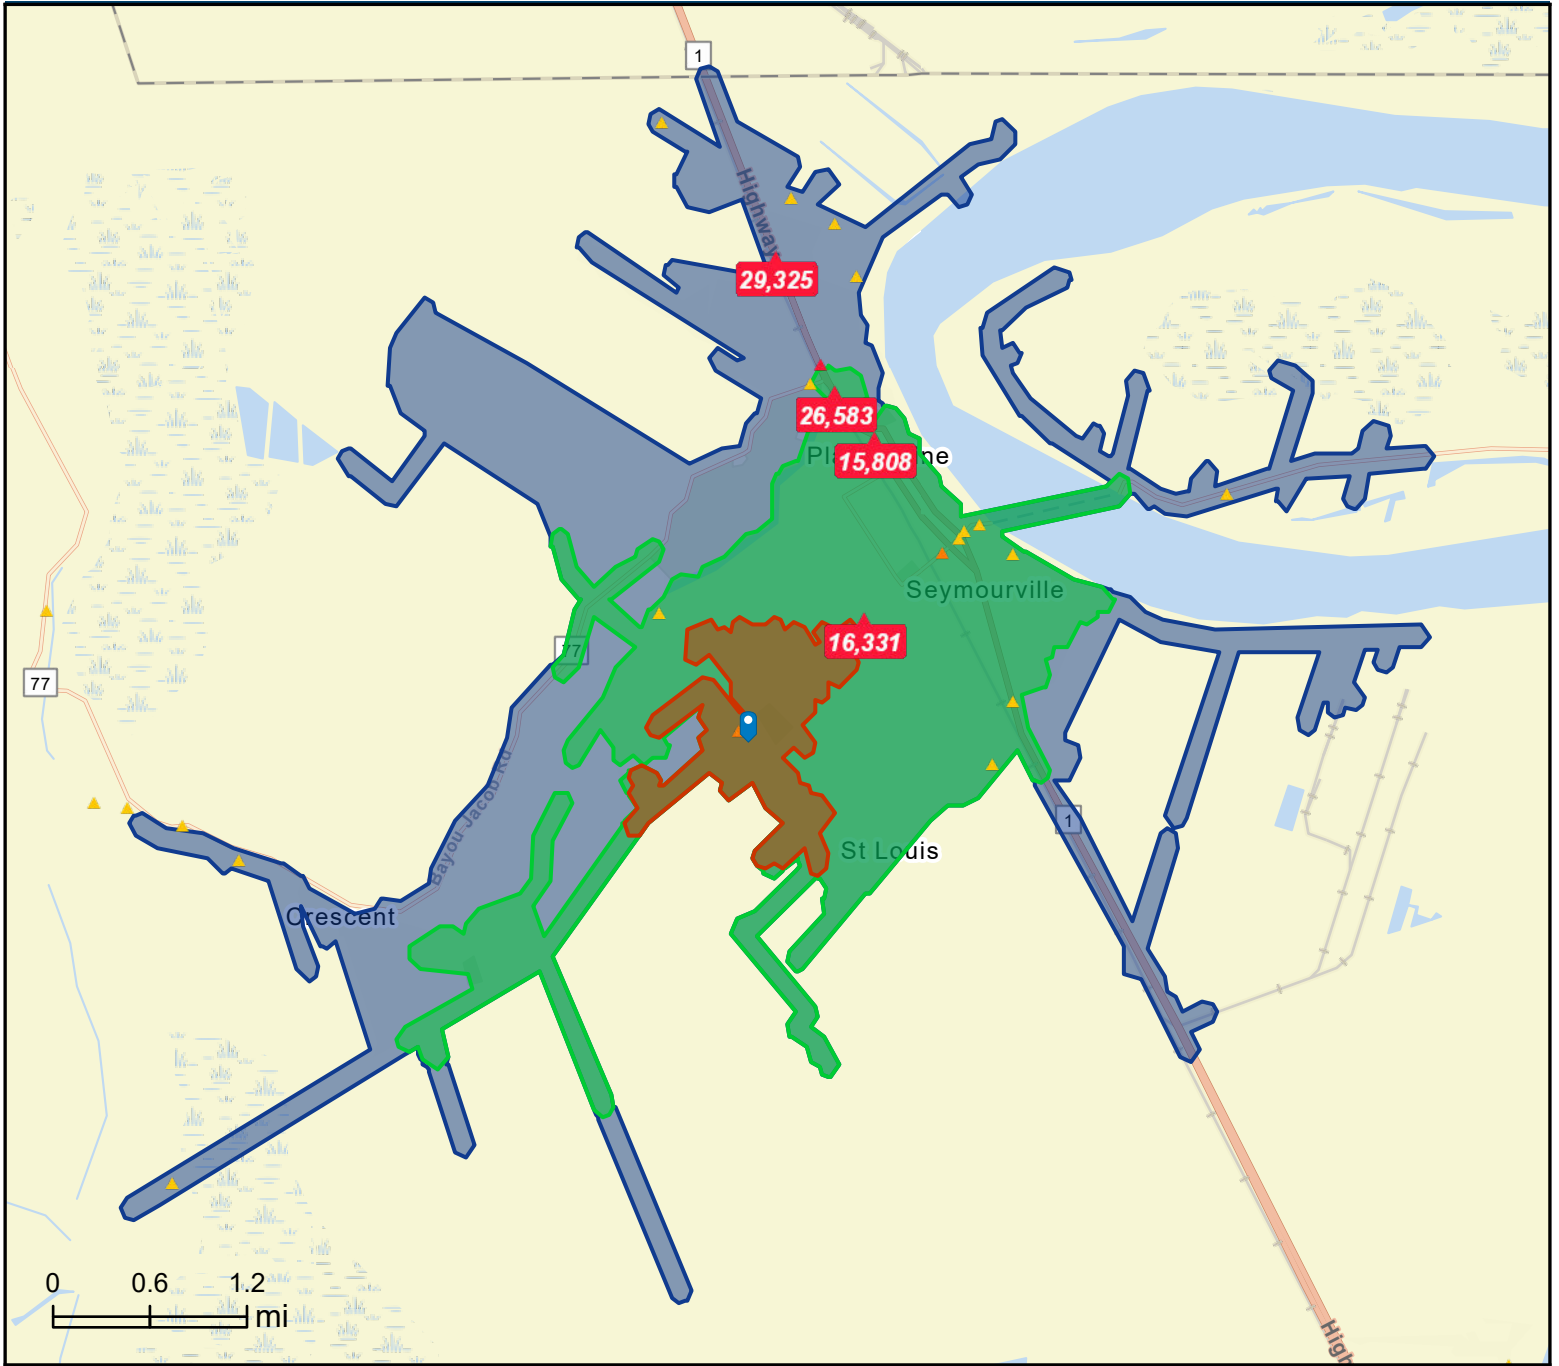

24600-24694 Plaza Dr
 24600-24694 Plaza Dr, Plaquemine, Louisiana, 70764
 Drive Distance: 1, 3, 5 mile radii

Prepared by Esri
 Latitude: 30.26376
 Longitude: -91.24840

- Average Daily Traffic Volume**
- ▲ Up to 6,000 vehicles per day
 - ▲ 6,001 - 15,000
 - ▲ 15,001 - 30,000
 - ▲ 30,001 - 50,000
 - ▲ 50,001 - 100,000
 - ▲ More than 100,000 per day