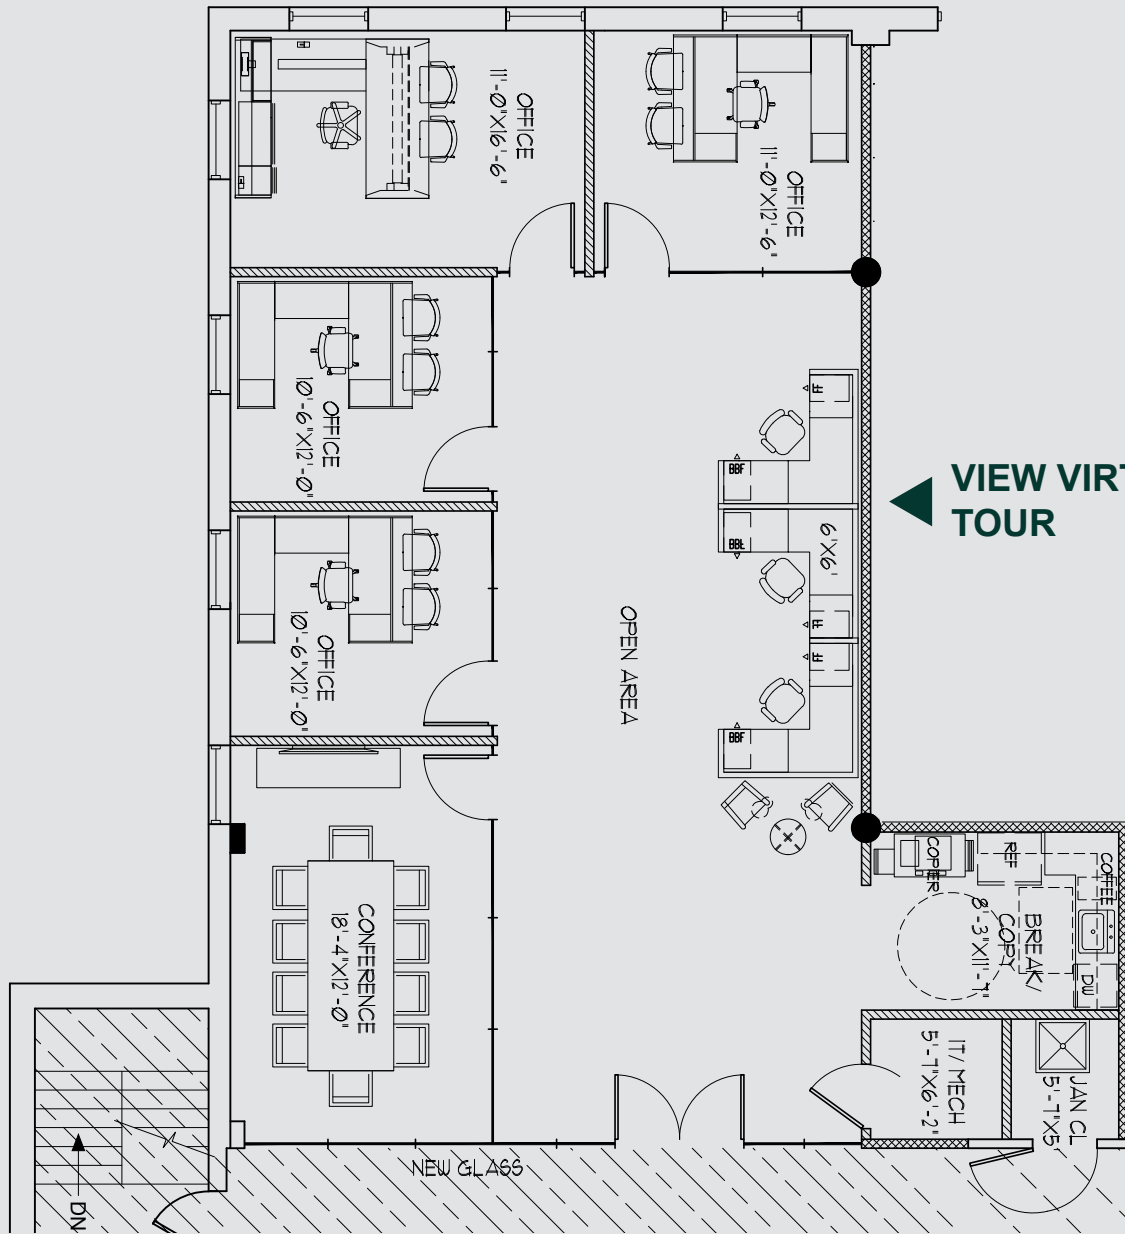

375 SOUTH COUNTY ROAD

LUXURY PALM BEACH OFFICE SPACE FOR LEASE

NEW OWNERSHIP / NEW MANAGEMENT / NEW LEASING

THIS OASIS IS STEPS FROM WORTH AVE

Restaurants
Shopping
Hotels
Golf Course

WALKABLE AMENITIES

Bricktop's Restaurant
Starbucks
Colony Hotel
Café Via Flora
Bilboquet
Bice

Renato's
Bucaan
Thomas Keller
Imoto
La Gouloue
Café L'Europe

Carriage House
Club Colette
Surfside Diner
Pizza Al Fresco
Worth Avenue Retail
Vineta Hotel

SUITE 220: 2,941 SF

[VIEW VIRTUAL TOUR](#)

375 SOUTH
COUNTY ROAD