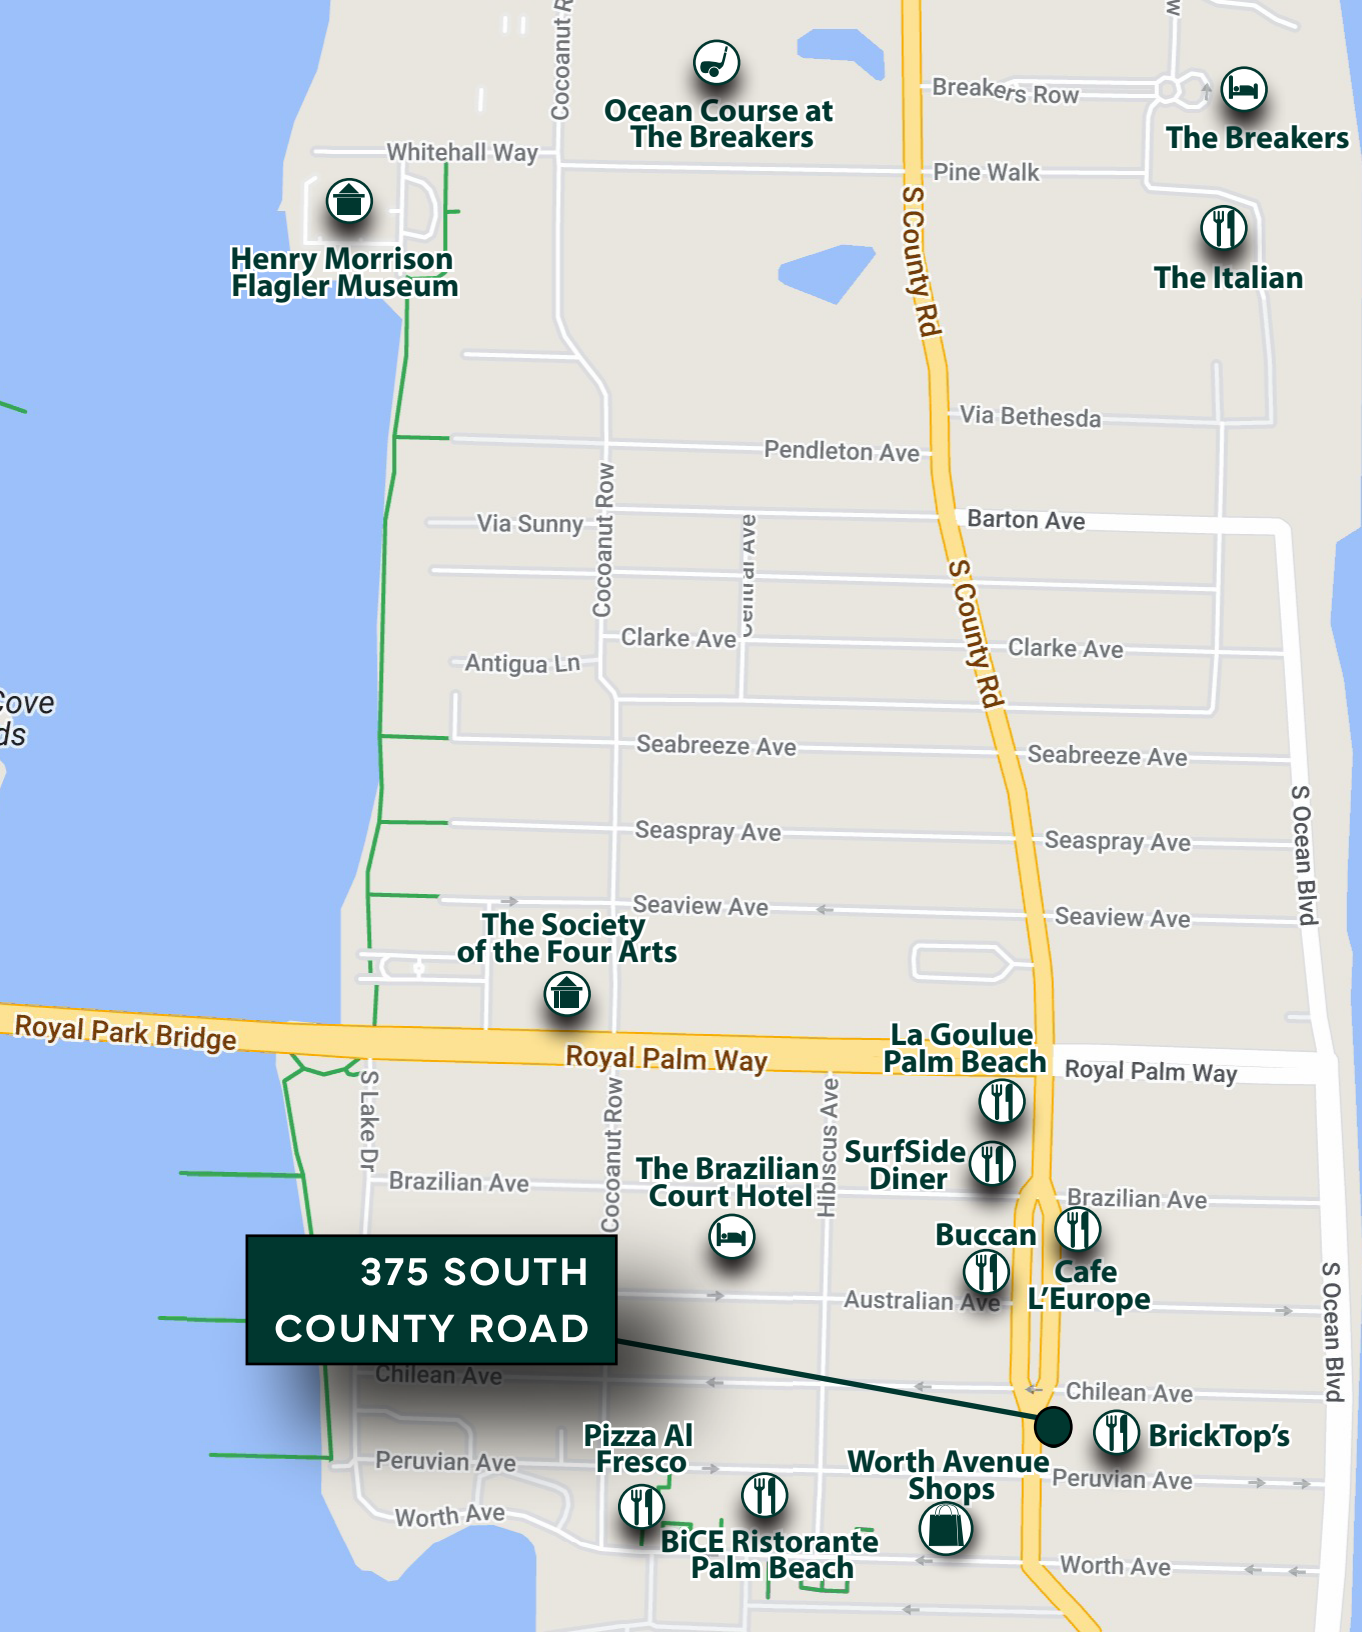

375 SOUTH COUNTY ROAD

LUXURY PALM BEACH OFFICE SPACE FOR LEASE

NEW OWNERSHIP / NEW MANAGEMENT / NEW LEASING

THIS OASIS IS STEPS FROM WORTH AVE

Restaurants
Shopping
Hotels
Golf Course

WALKABLE AMENITIES

Bricktop's Restaurant
Starbucks
Colony Hotel
Café Via Flora
Bilboquet
Bice

Renato's
Bucaan
Thomas Keller
Imoto
La Gouloue
Café L'Europe

Carriage House
Club Colette
Surfside Diner
Pizza Al Fresco
Worth Avenue Retail
Vineta Hotel

SUITE 220: 2,941 SF

[VIEW VIRTUAL TOUR](#)

375 SOUTH
COUNTY ROAD