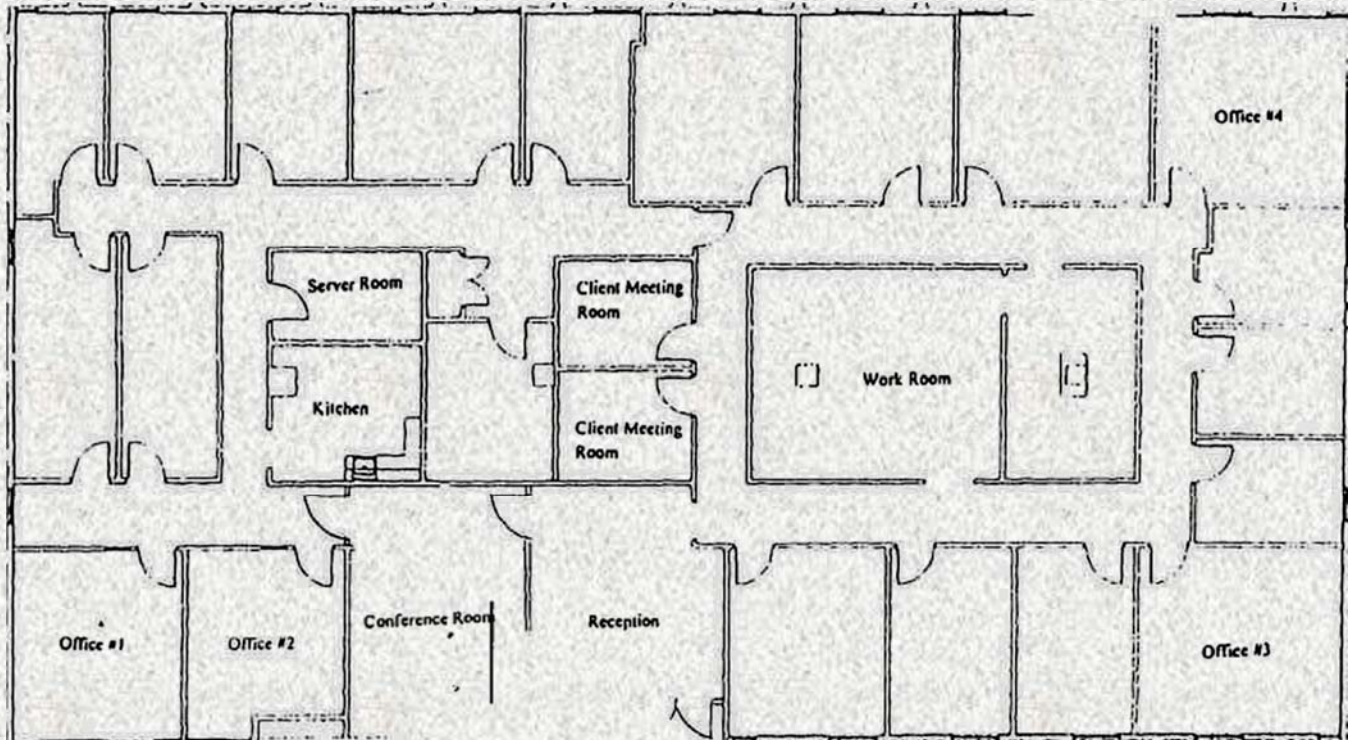

Fox Plaza Office

5416 S. Yale, Tulsa, Oklahoma

TFP

TWENTY FIRST PROPERTIES, INC.

Suite 402
6,945 Sq. Ft.

Available 01/01/2025

- 16 Offices
- Reception
- Conference Room
- Breakroom

TFP