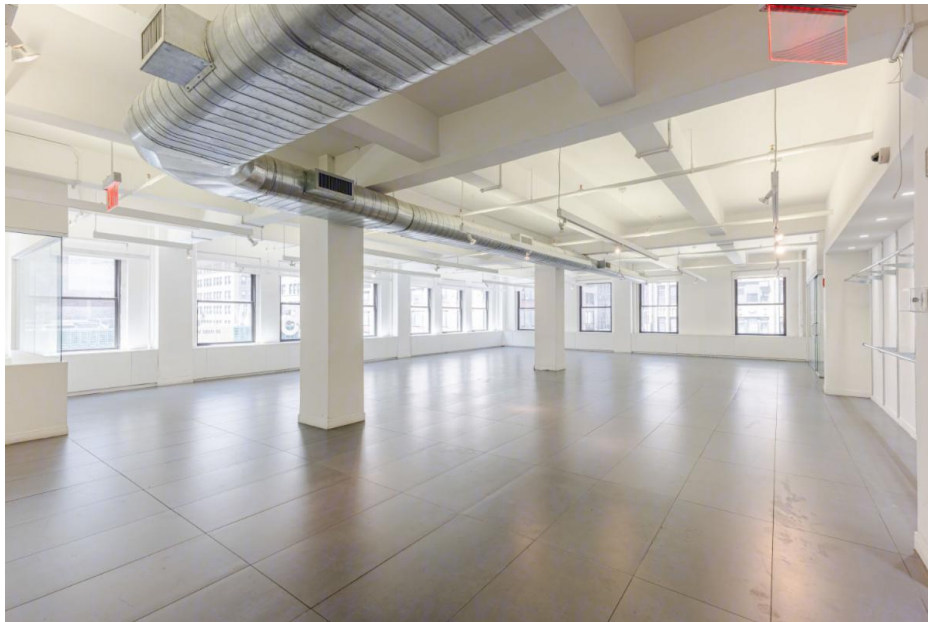

525 Seventh Avenue

24,473 RSF - Entire 4th Floor

Full floor presence. Light on three sides. Fully built showroom and office space. A true plug and play opportunity.

VIEW VIRTUAL TOUR AND FLOOR PLAN

Steven Marvin
Executive Managing Director
212.564.2141
smarvin@olmsteadinc.com