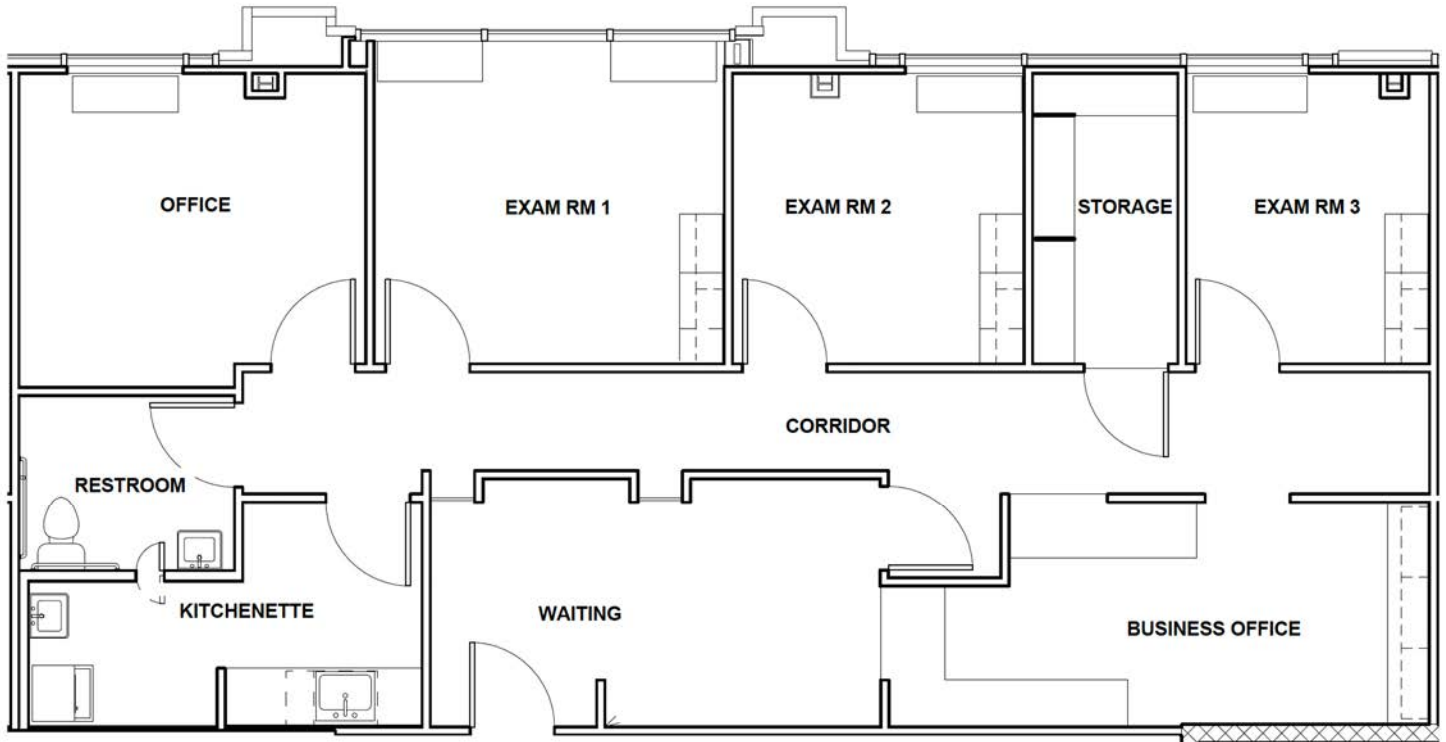

6707 OLD DOMINION DRIVE, MCLEAN, VIRGINIA

SUITE 300 - 1,327 RENTABLE SQUARE FEET

**For More
Information
Please
Contact:**

MEANY & OLIVER
Real Estate Brokerage, Consulting & Investment

Sharon M. Oliver
703.448.9400 Ext. 202
Sharon@meanyoliver.com

Martin P. Griffin
703.448.9400 Ext. 203
Martin@meanyoliver.com

The information above has been obtained from sources believed reliable, Meany & Oliver Companies makes no guarantees, warranties, or representations as to the completeness or accuracy thereof. The presentation of this property is submitted subject to errors, omissions, changes to price or conditions prior to sale or lease, or withdrawal without notice.