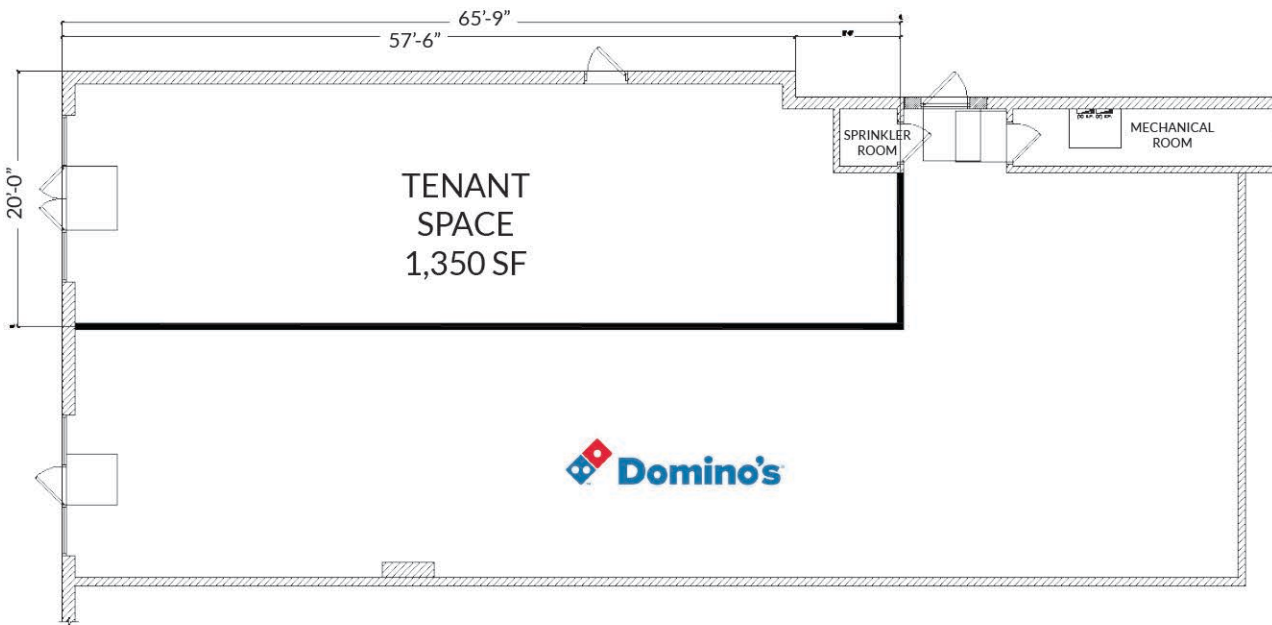

Leslie Cotter
781.883.8464
lcotter@dartco.com

SIZE | 1,350 SF

END CAP SPACE
AVAILABLE

- RETAIL
- MEDICAL
- SERVICES
- RESTAURANT

SPECIFICATIONS

Location	414 Cambridge Street, Allston MA 02134
Available Space	1,350 SF
Retail	10,000 SF GLA
Parking	On site parking
Signed Leases	Domino's: 2,400 SF Sherwin Williams: 6,250 SF
Easy Access To	Mass Pike Harvard University (with 22,947 students) Boston College (with 33,355 students) Boston University (with 13,996 students) New Balance Headquarters (1,902 employees)
Traffic Count	23,971 cars per day