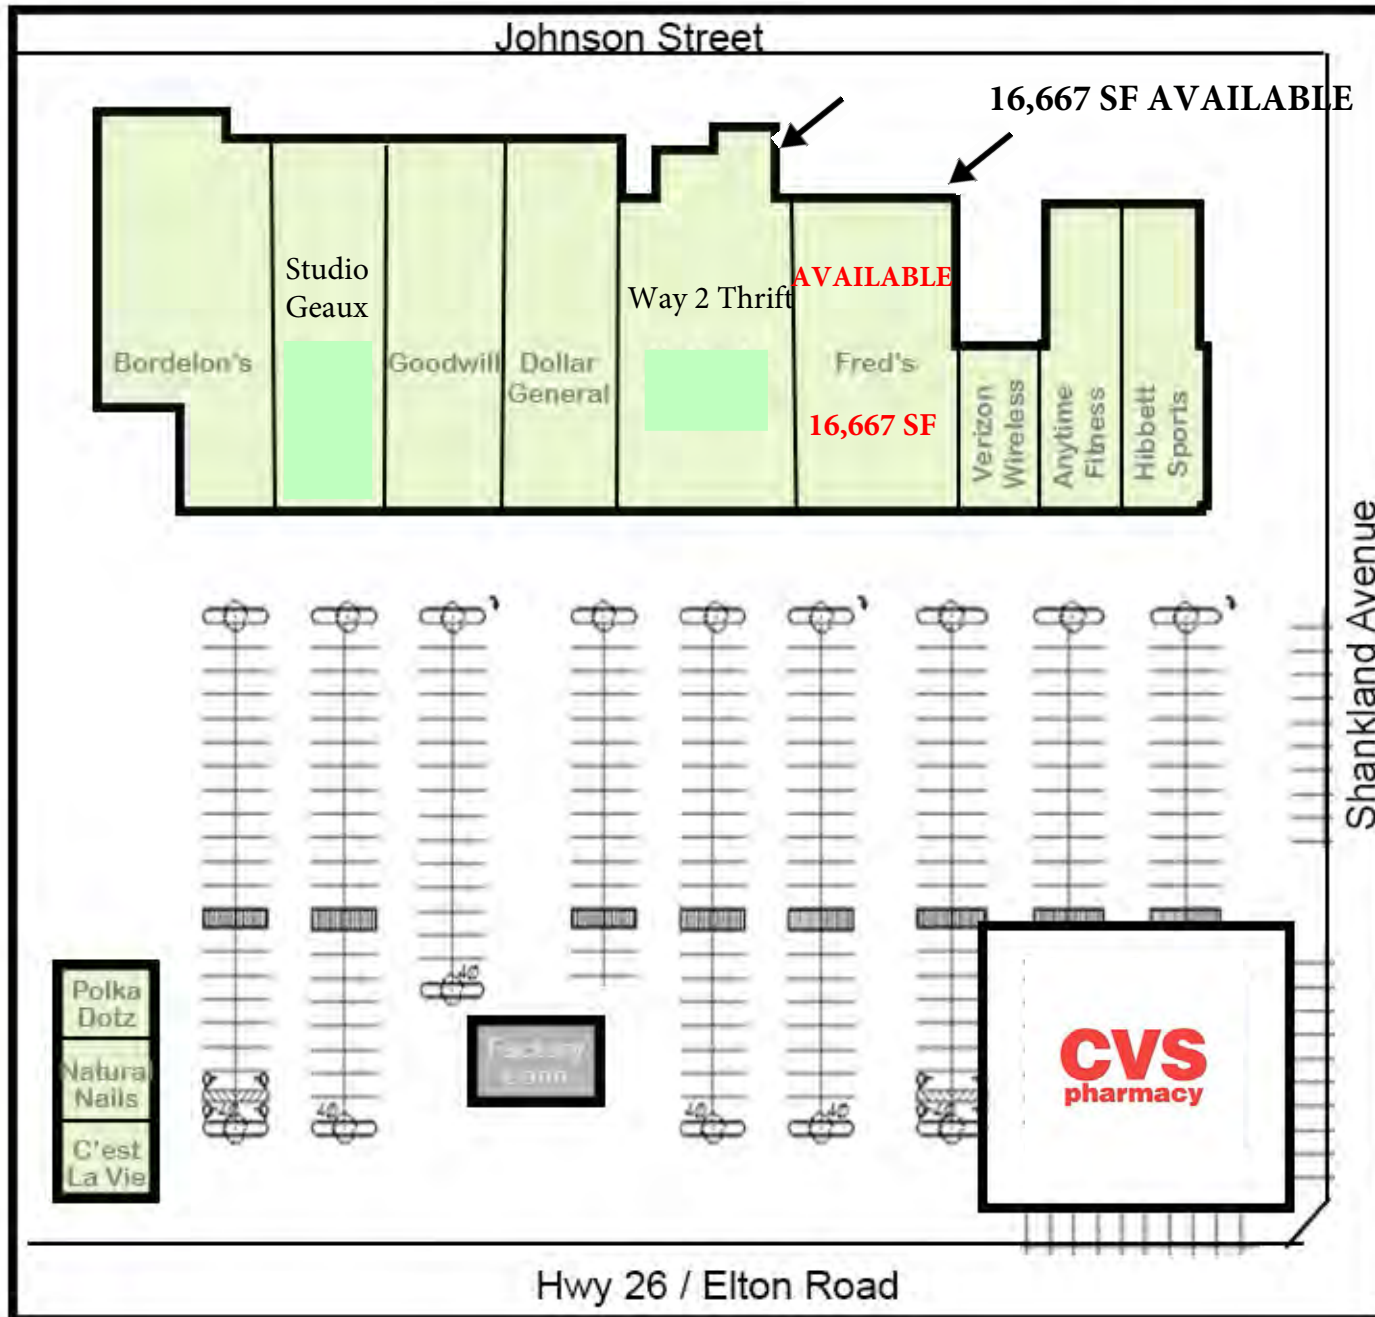

JENNINGS VILLAGE SHOPPING CENTER

Jennings, LA